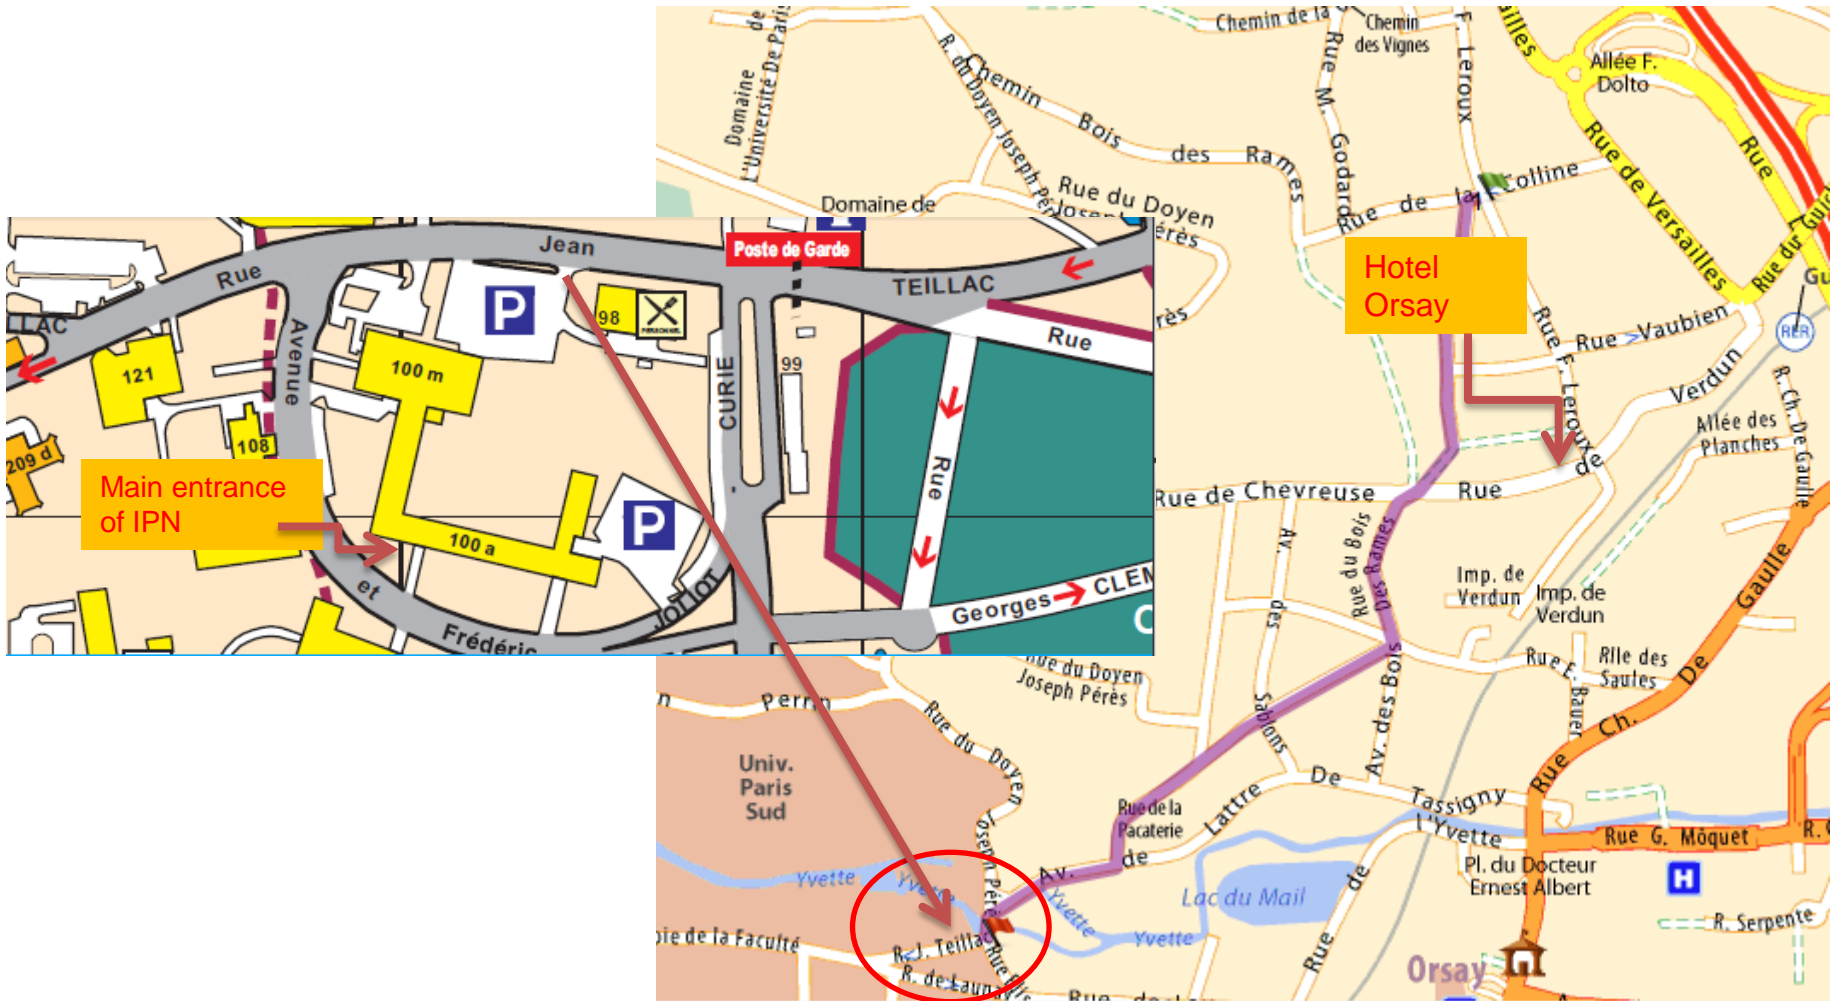

How to come to IPN from Hotel Orsay ?

IPN Orsay is located building N°100, yellow area in the campus.

You are 20 mn on walk from the Hotel Orsay : take street “Jean Teillac” at the entrance of the campus.