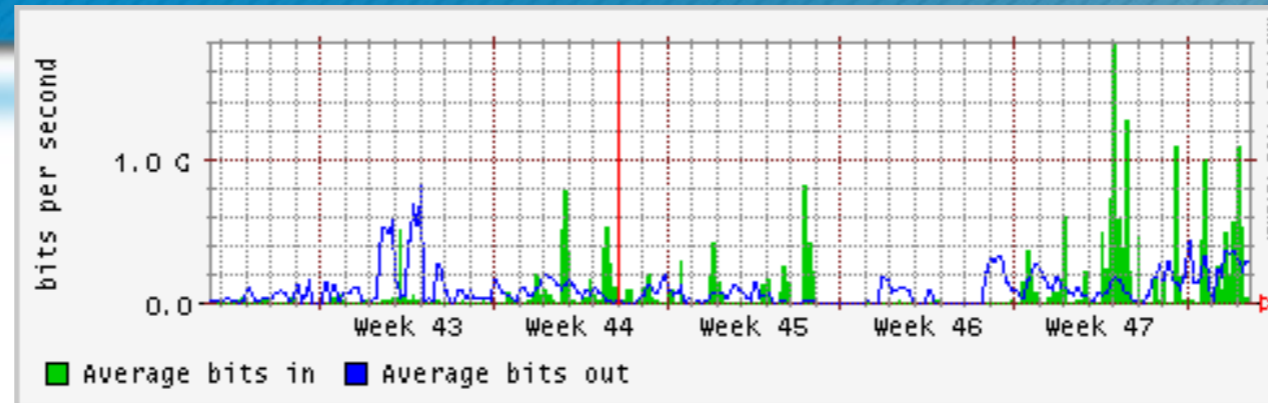

# LAN CCIN2P3

Last update on Wed Nov 26 16:50:17 2008 UTC

<http://netstat.in2p3.fr>

CCIN2P3-RENATER

CCIN2P3-CERN

CCIN2P3-GRIDKA

# Traffic intra-GRIF

■ LAL-LLR

■ LAL-IRFU

■ LAL-CC