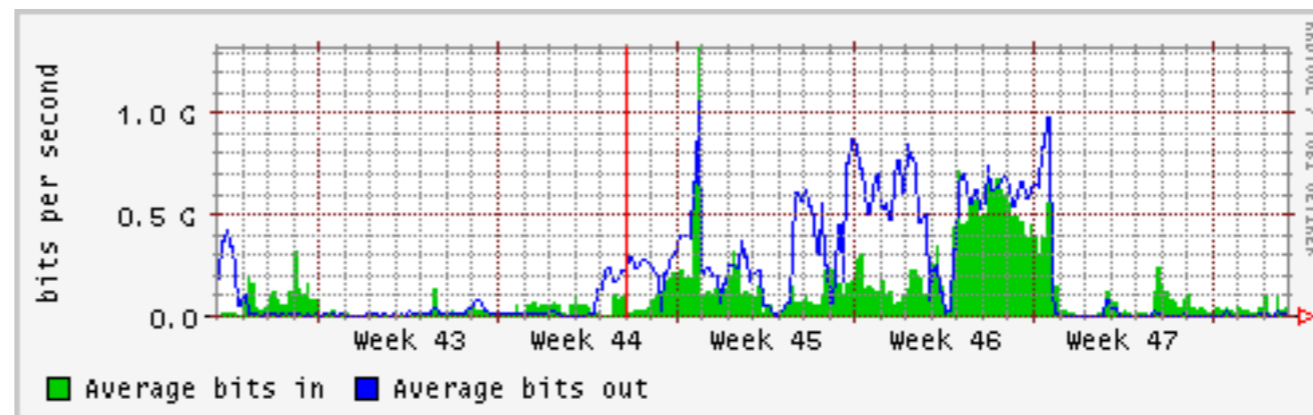

# LAN CCIN2P3

Last update on Wed Nov 26 16:50:17 2008 UTC

<http://netstat.in2p3.fr>

CCIN2P3-RENATER

CCIN2P3-CERN

CCIN2P3-GRIDKA

# Traffic intra-GRIF

■ LAL-LLR

■ LAL-IRFU

■ LAL-CC