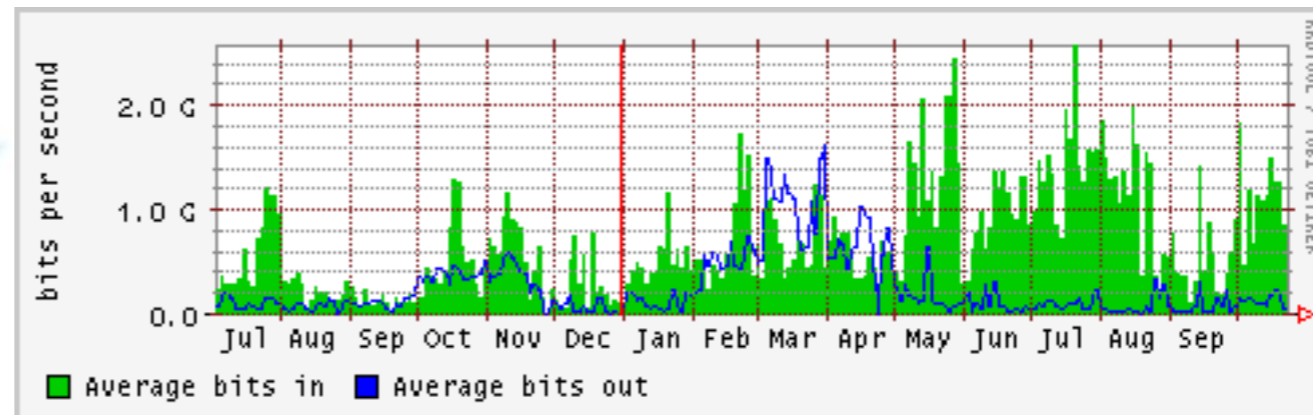

# LAN CCIN2P3

Last update on Wed Nov 26 16:50:17 2008 UTC

<http://netstat.in2p3.fr>

CCIN2P3-RENATER

CCIN2P3-CERN

CCIN2P3-GRIDKA

# Traffic intra-GRIF

■ LAL-LLR

■ LAL-IRFU

■ LAL-CC