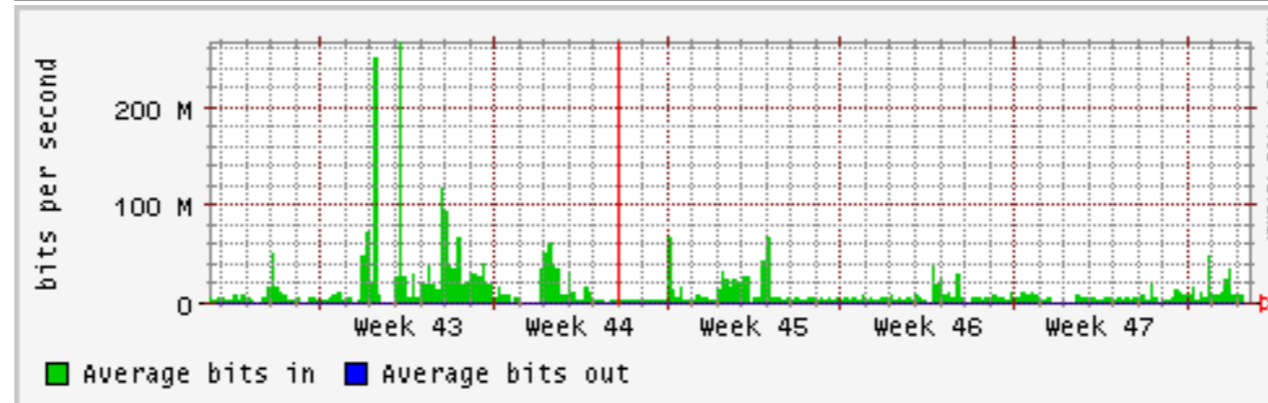

# LAN CCIN2P3

Last update on Wed Nov 26 16:50:17 2008 UTC

<http://netstat.in2p3.fr>

CCIN2P3-RENATER

CCIN2P3-CERN

CCIN2P3-GRIDKA

# Traffic intra-GRIF

■ LAL-LLR

■ LAL-IRFU

■ LAL-CC