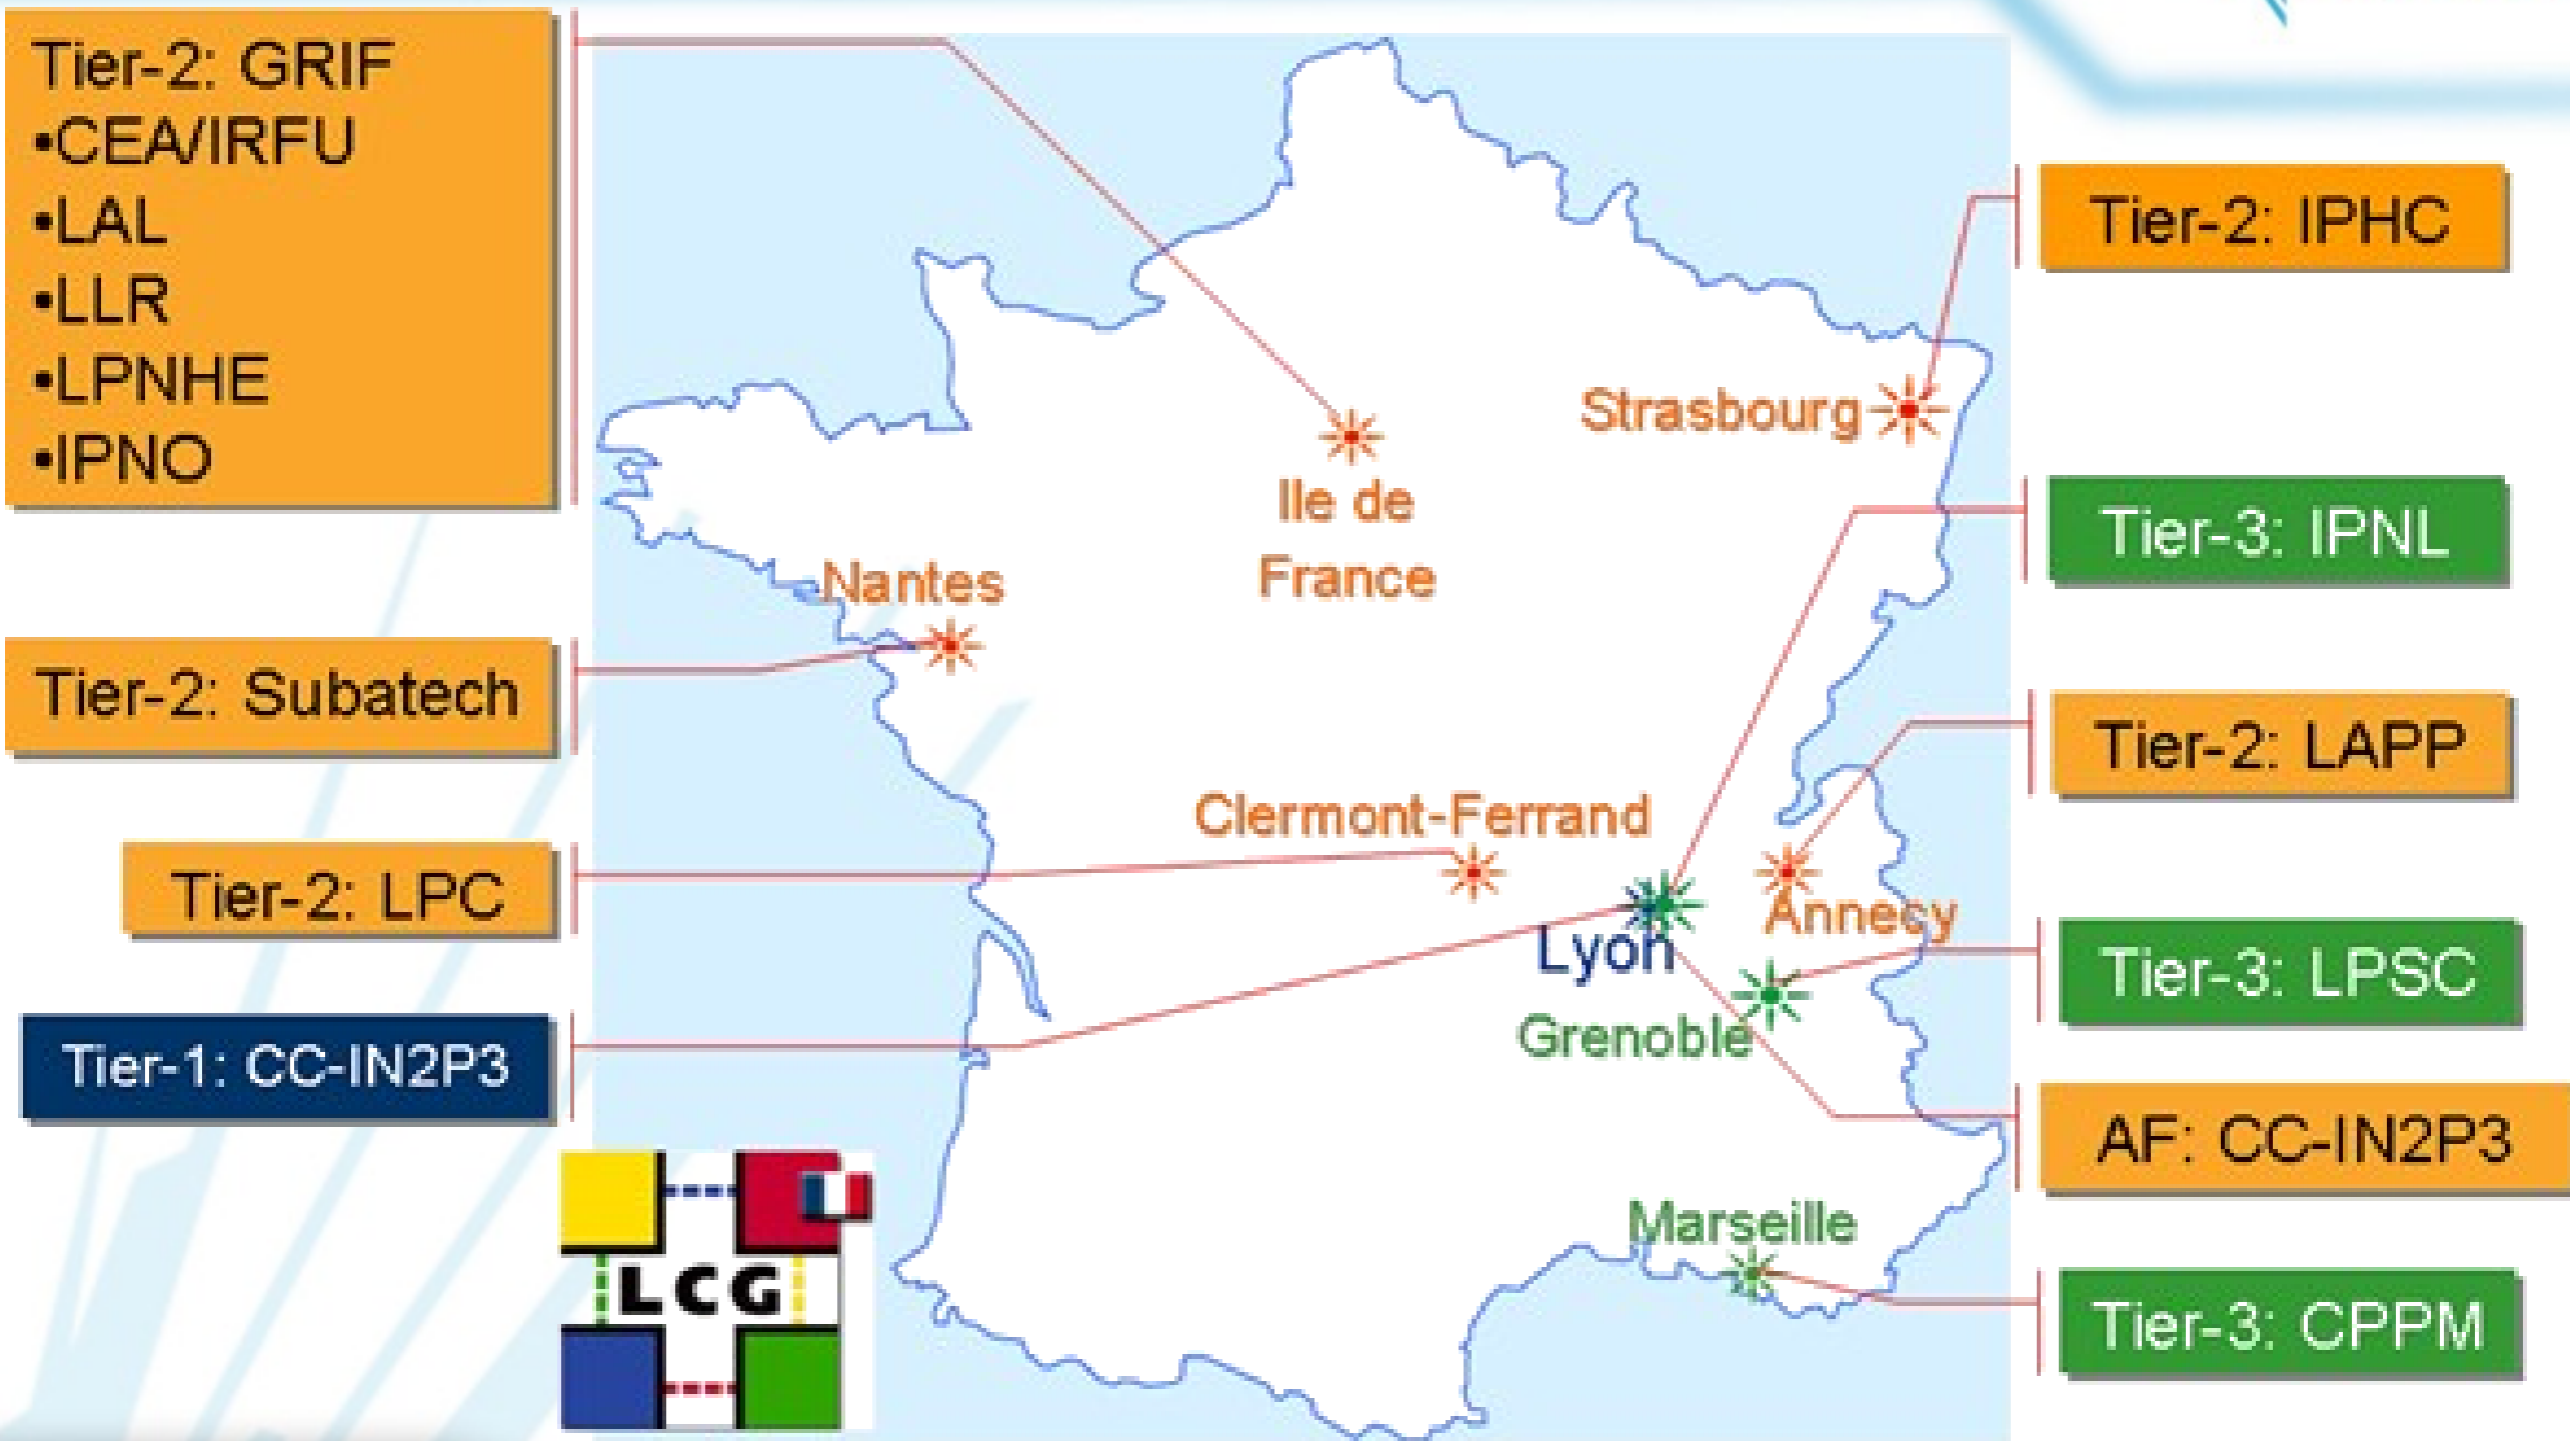

# LAN CCIN2P3

Last update on Wed Nov 26 16:50:17 2008 UTC

<http://netstat.in2p3.fr>

CCIN2P3-RENATER

CCIN2P3-CERN

CCIN2P3-GRIDKA

# Traffic intra-GRIF

■ LAL-LLR

■ LAL-IRFU

■ LAL-CC

# Tier2 GRIF routage