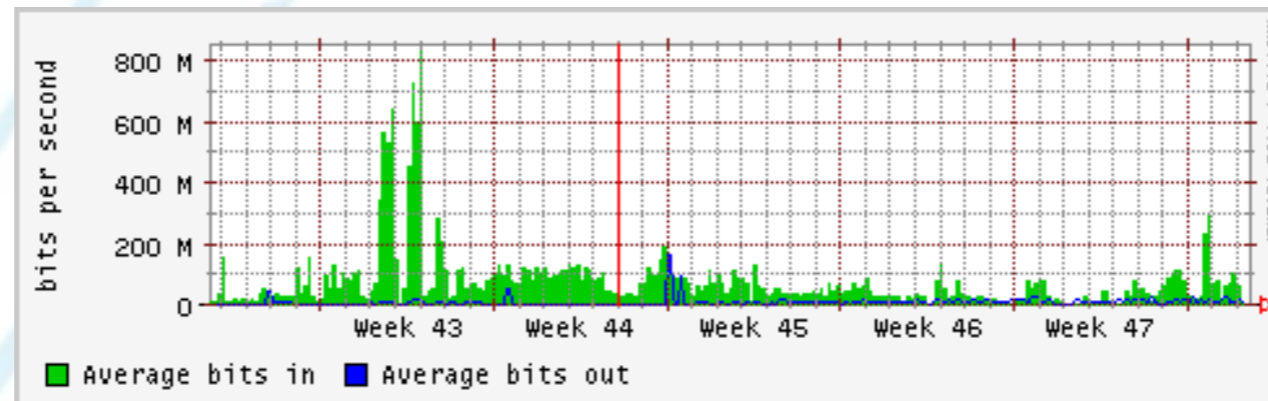

# LAN CCIN2P3

Last update on Wed Nov 26 16:50:17 2008 UTC

<http://netstat.in2p3.fr>

CCIN2P3-RENATER

CCIN2P3-CERN

CCIN2P3-GRIDKA

# Traffic intra-GRIF

■ LAL-LLR

■ LAL-IRFU

■ LAL-CC