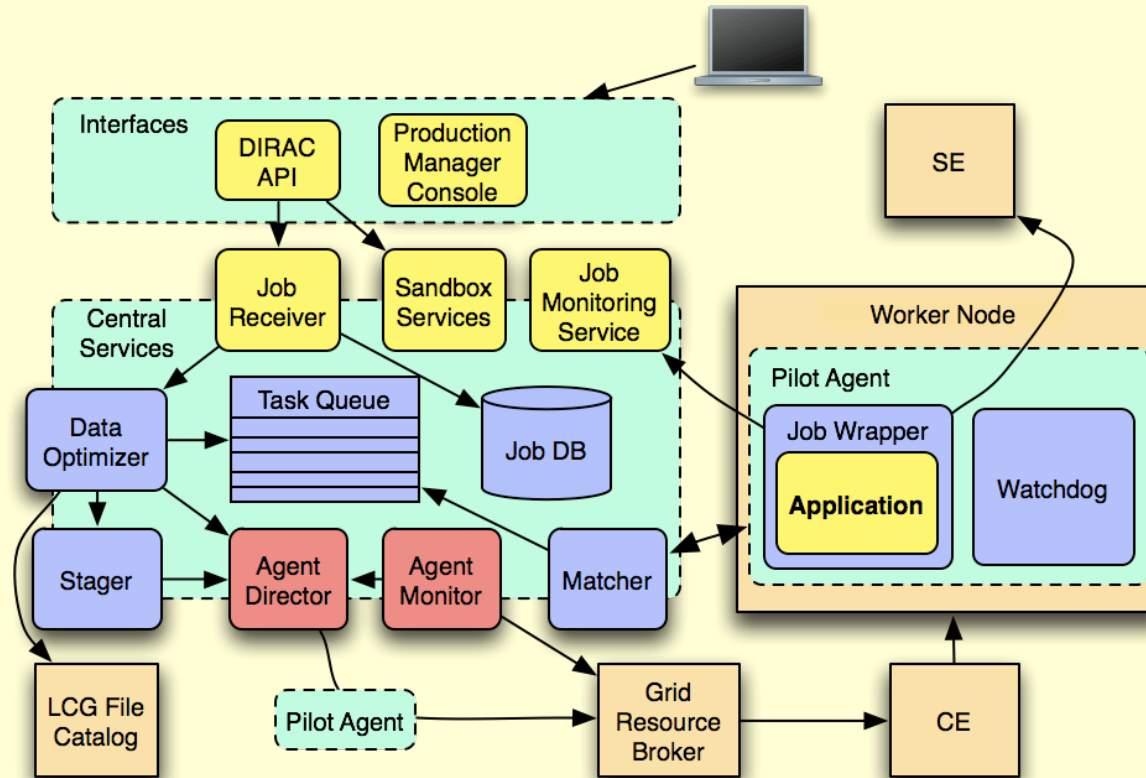

# What is to be monitored

- ◆ Workload
  - ✦ Jobs progress and details
  - ✦ Production and analysis activities
- ◆ Data
  - ✦ Transfers
  - ✦ Quality, errors
- ◆ Services
  - ✦ LHCb (DIRAC) services
  - ✦ Grid services
- ◆ Resources
  - ✦ Capacity, availability

# DIRAC grid system

- ◆ Grid services and resources are accessed through the DIRAC system
- ◆ DIRAC provides among other facilities versatile monitoring and accounting tools

# DIRAC monitoring means

- ◆ DIRAC Web portal (<http://dirac.cern.ch>)
  - ✦ Single Web based monitoring and controls application
  - ✦ Job, productions monitoring
  - ✦ Data operations monitoring
  - ✦ LHCb configuration tools
  - ✦ Many other things
- ◆ Intensive use of modern Web 2.0 technologies
  - ✦ Desktop application “look and feel”
- ◆ Access to the LHCb accounting, monitoring database
  - ✦ Also accessible with command line and API
- ◆ Work in progress

# DIRAC Web Portal

Manage CS | World Domination Plan | Manage Configuration

DIRAC

Info Systems Jobs Data Web

systems > Configuration > Manage remote configuration

- LHCb Configuration
  - DIRAC
  - Systems
    - Configuration
    - WorkloadManagement
      - Development
        - URLs
        - Services
        - Databases
        - Agents
        - JobWrapper
        - PilotAgent
      - Production
    - RequestManagement
    - DataManagement
    - ProductionManagement
    - Logging
    - Monitoring
    - Accounting
    - Bookkeeping
    - Framework
    - LHCb
    - Stager
  - Resources
  - Users
  - Hosts