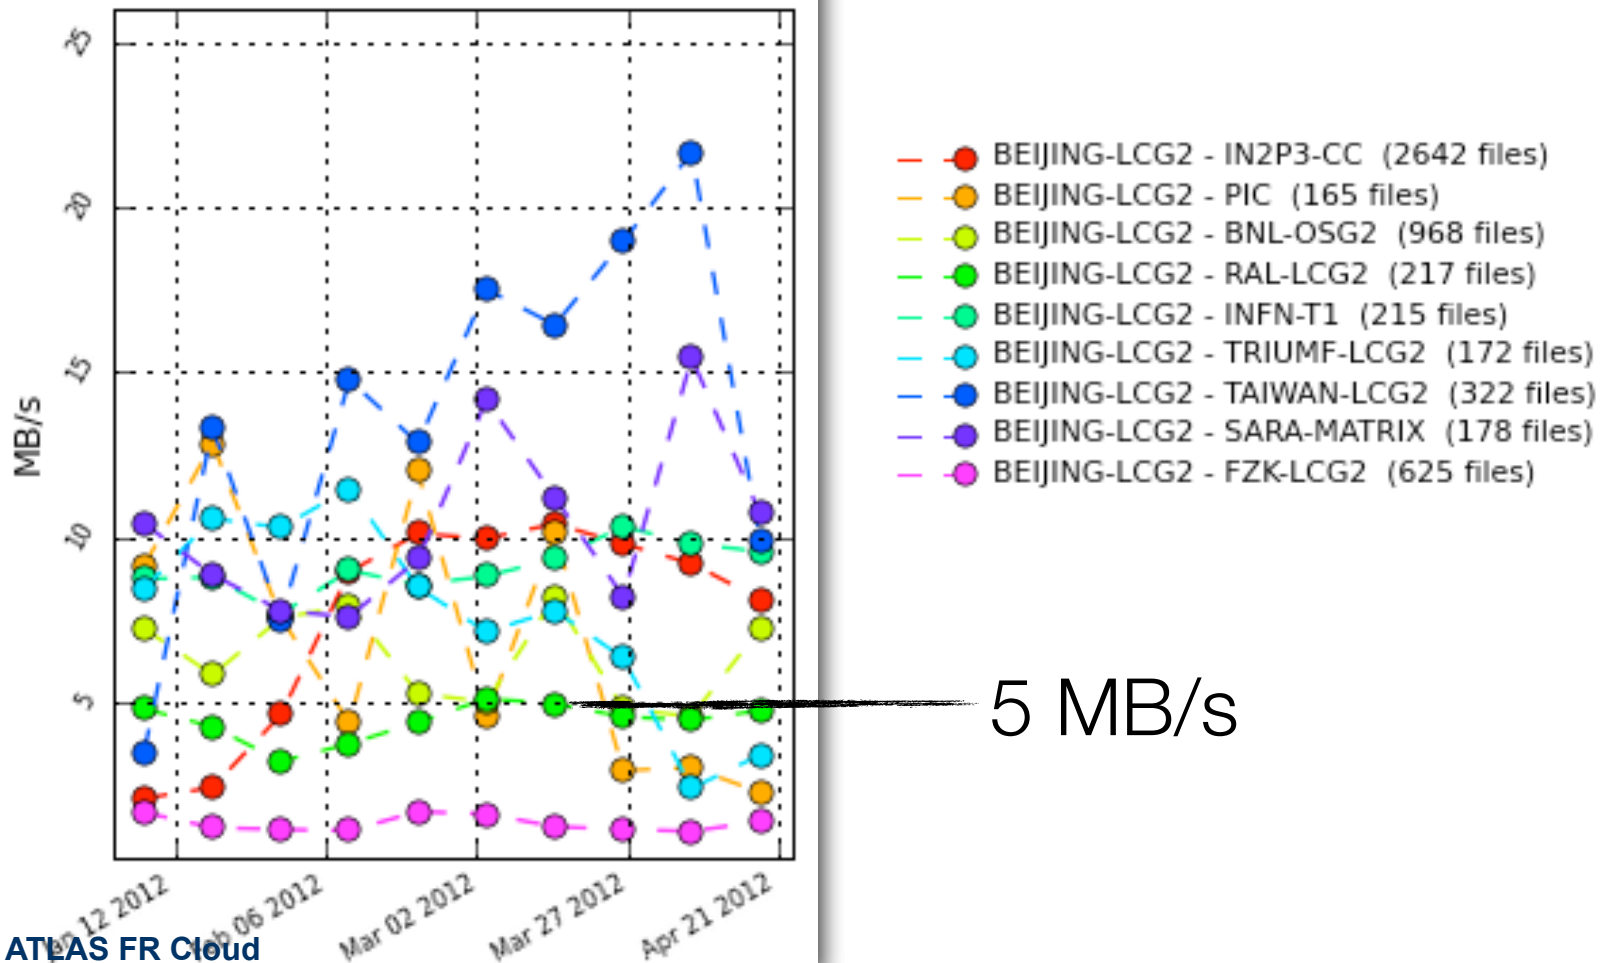

Beijing to T1s

FTS transfer rates