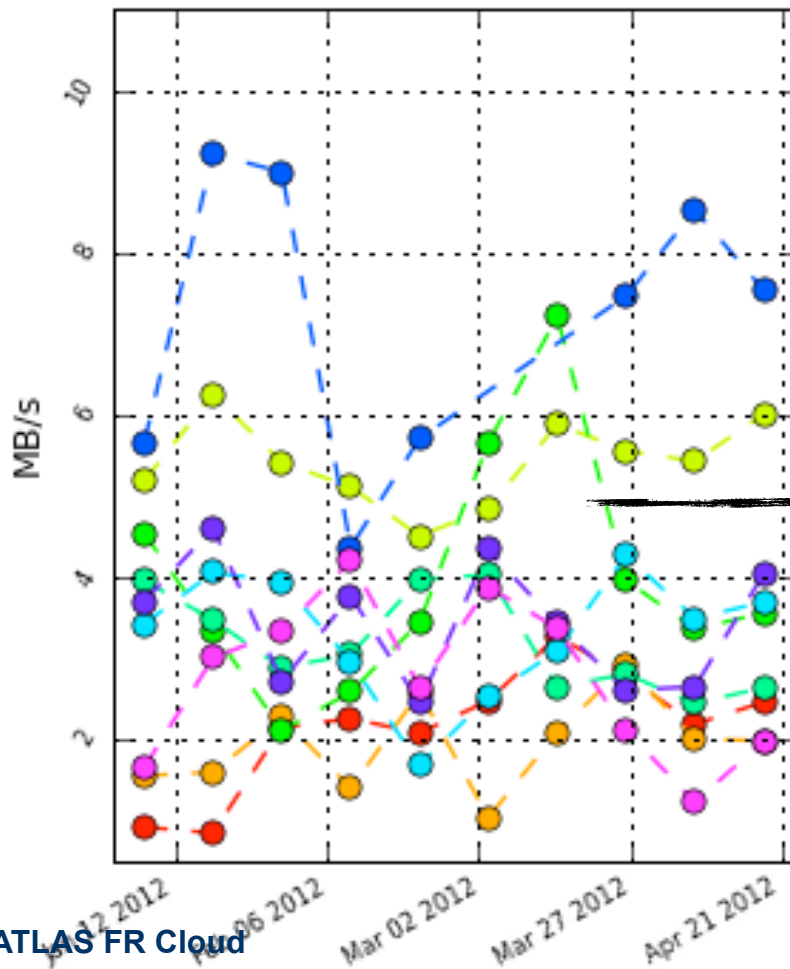

T1s to Beijing

FTS transfer rates

- IN2P3-CC - BEIJING-FCG2 (20899 files)
- PIC - BEIJING-FCG2 (1612 files)
- BNL-OSG2 - BEIJING-FCG2 (6152 files)
- RAL-FCG2 - BEIJING-FCG2 (4580 files)
- INFN-T1 - BEIJING-FCG2 (2619 files)
- TRIUMF-FCG2 - BEIJING-FCG2 (4510 files)
- TAIWAN-FCG2 - BEIJING-FCG2 (3193 files)
- SARA-MATRIX - BEIJING-FCG2 (2656 files)
- FZK-FCG2 - BEIJING-FCG2 (2790 files)

5 MB/s

each site is different