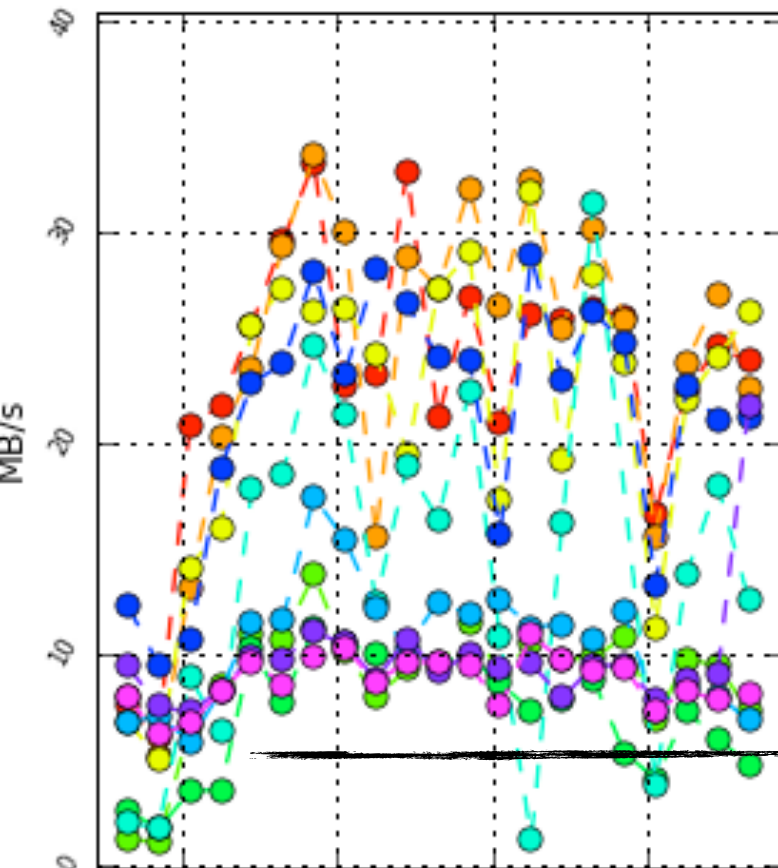

FR-cloud T2s to CCIN2P3

FTS transfer rates

- GRIF-IRFU - IN2P3-CC (27761 files)
- GRIF-LAL - IN2P3-CC (14510 files)
- GRIF-LPNHE - IN2P3-CC (15075 files)
- TOKYO-LCG2 - IN2P3-CC (22368 files)
- BEIJING-LCG2 - IN2P3-CC (3665 files)
- RO-02-NIPNE - IN2P3-CC (3201 files)
- IN2P3-LAPP - IN2P3-CC (9638 files)
- IN2P3-LPC - IN2P3-CC (10205 files)
- IN2P3-CPPM - IN2P3-CC (10888 files)
- IN2P3-LPSC - IN2P3-CC (8353 files)

5 MB/s