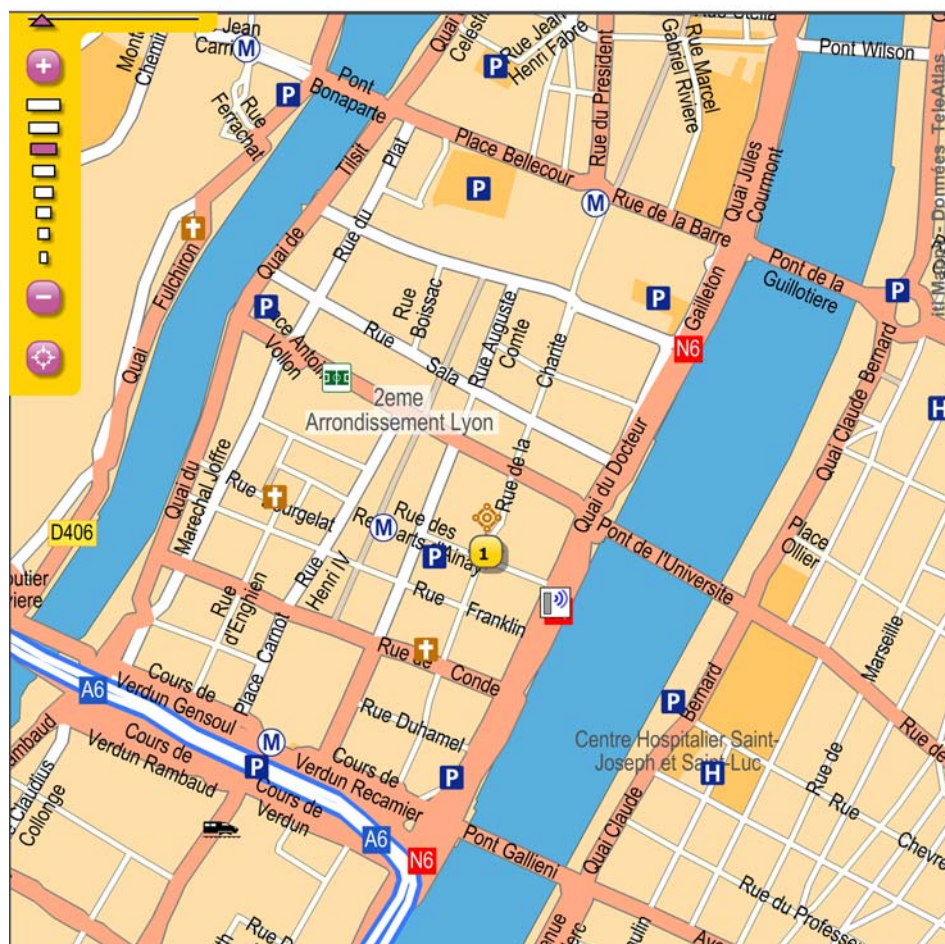

Vous avez demandé : La Plage
40 r Charité 69002 LYON
.04 78 42 25 12

Vos notes

RESTAURANT LA PLAGE (n°1 on the map)
 40 rue de la Charité 69002 LYON
 Tél. : 04 78 42 25 12

The restaurant La Plage is located at the corner of RUE DE LA CHARITE and RUE DES REMPARTS D'AINAY.

From the PART-DIEU metro station, take the line B direction CHARPENNES until the CHARPENNES station. Then take the line A direction PERRACHE until BELLECOUR station. Then walk until n° 40 RUE DE LA CHARITE.