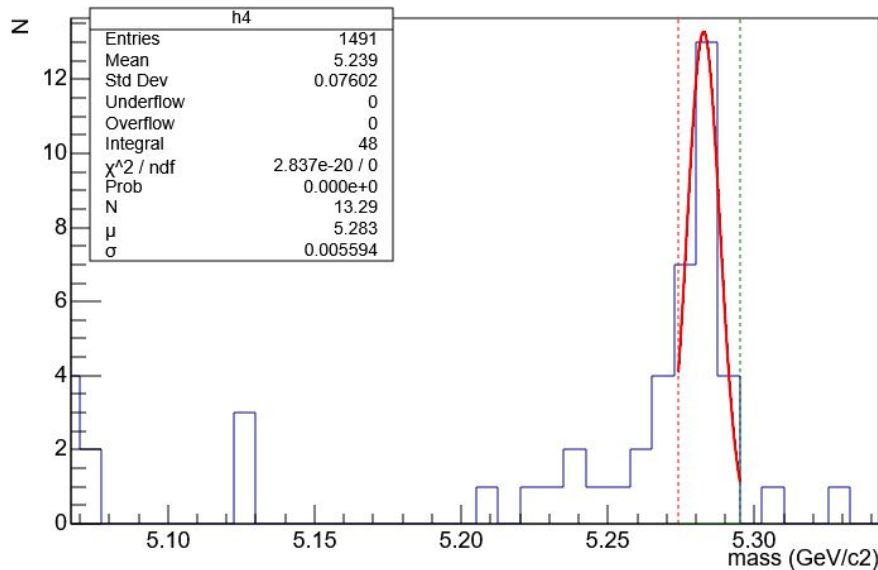

Belle II international masterclasses

IPHC Strasbourg

12 March 2026

 *Lycée Kléber*

 *Strasbourg :*

B Mass

D0

D*