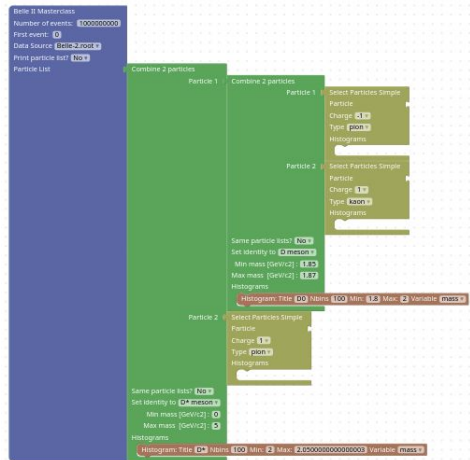

Belle II international masterclasses

IPHC Strasbourg

12 March 2026

 *Lycée Kléber*

 *Strasbourg :*

B Mass

D0

D*