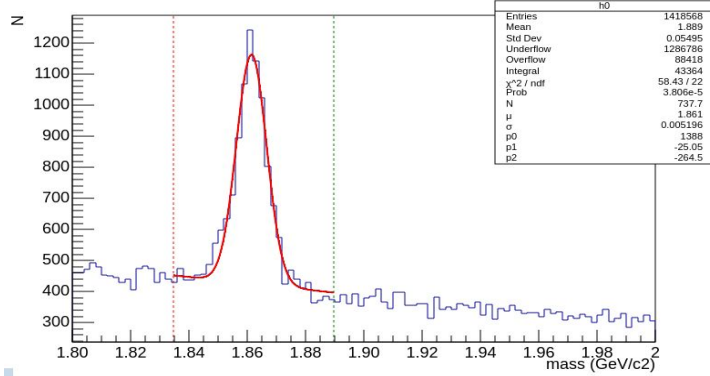

Belle II international masterclasses

IPHC Strasbourg

12 March 2026

 *Lycée Kléber*

 *Strasbourg :*

B Mass

D0

D*