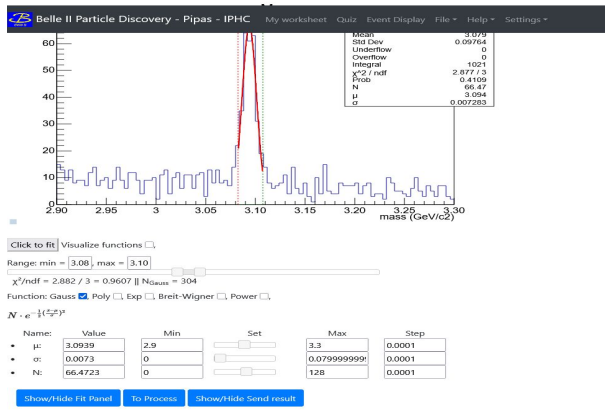

Belle II international masterclasses

IPHC Strasbourg

12 March 2026

 *Lycée Kléber*

 *Strasbourg :*

B Mass

D0

D*