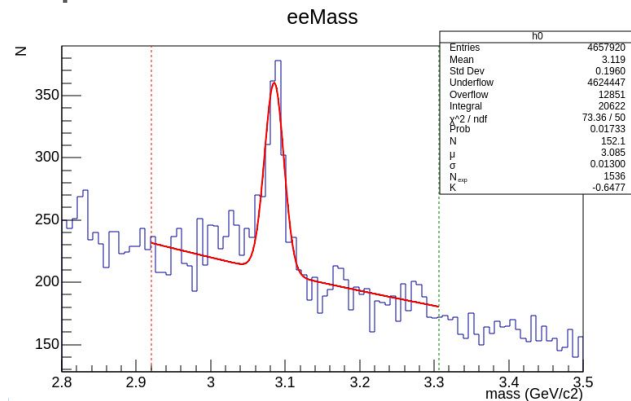

Belle II international masterclasses

IPHC Strasbourg

12 March 2026

 *Lycée Kléber*

 *Strasbourg :*

B Mass

D0

D*