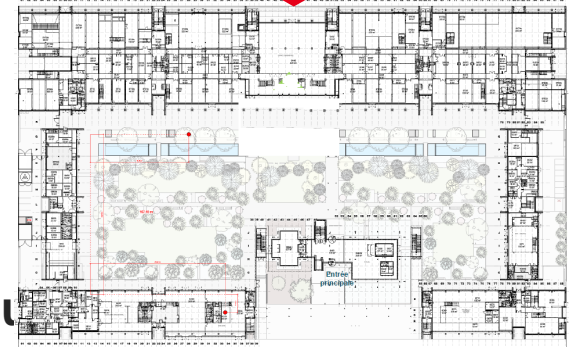

Social event: Gala diner on Wednesday

Bus departure
Ground floor

- Domaine de Quincampoix
  - 2 buses at 17h45 at the **Hall Emmy Noether** (ground floor)
  - Return by bus in 2 locations: One bus at **ENS** (here), one bus at **Massy-Palaiseau**
- Vegetarian menu: You should have a **green paper** in your badge