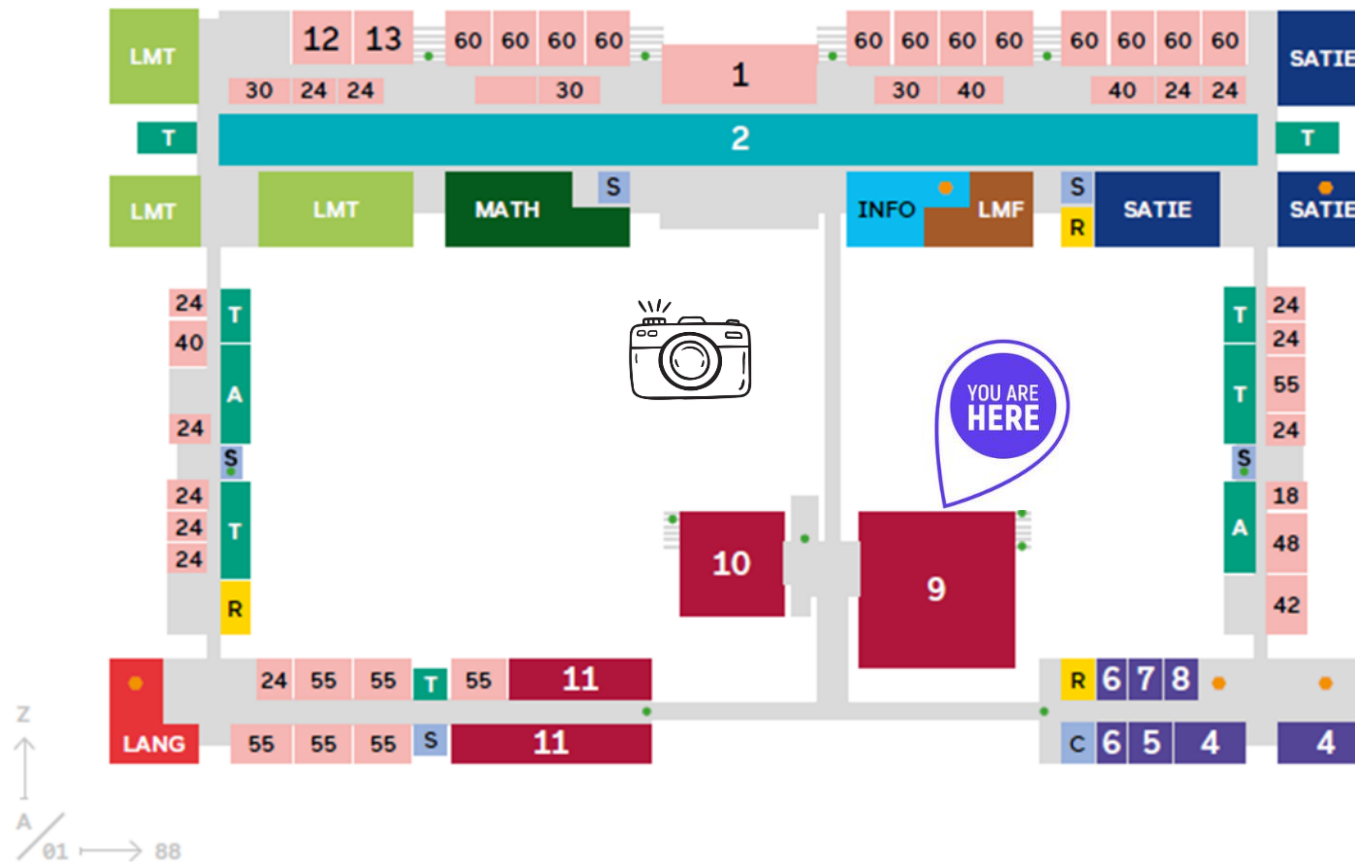

Photo

- Group photo at 11h30 today on **ground floor**