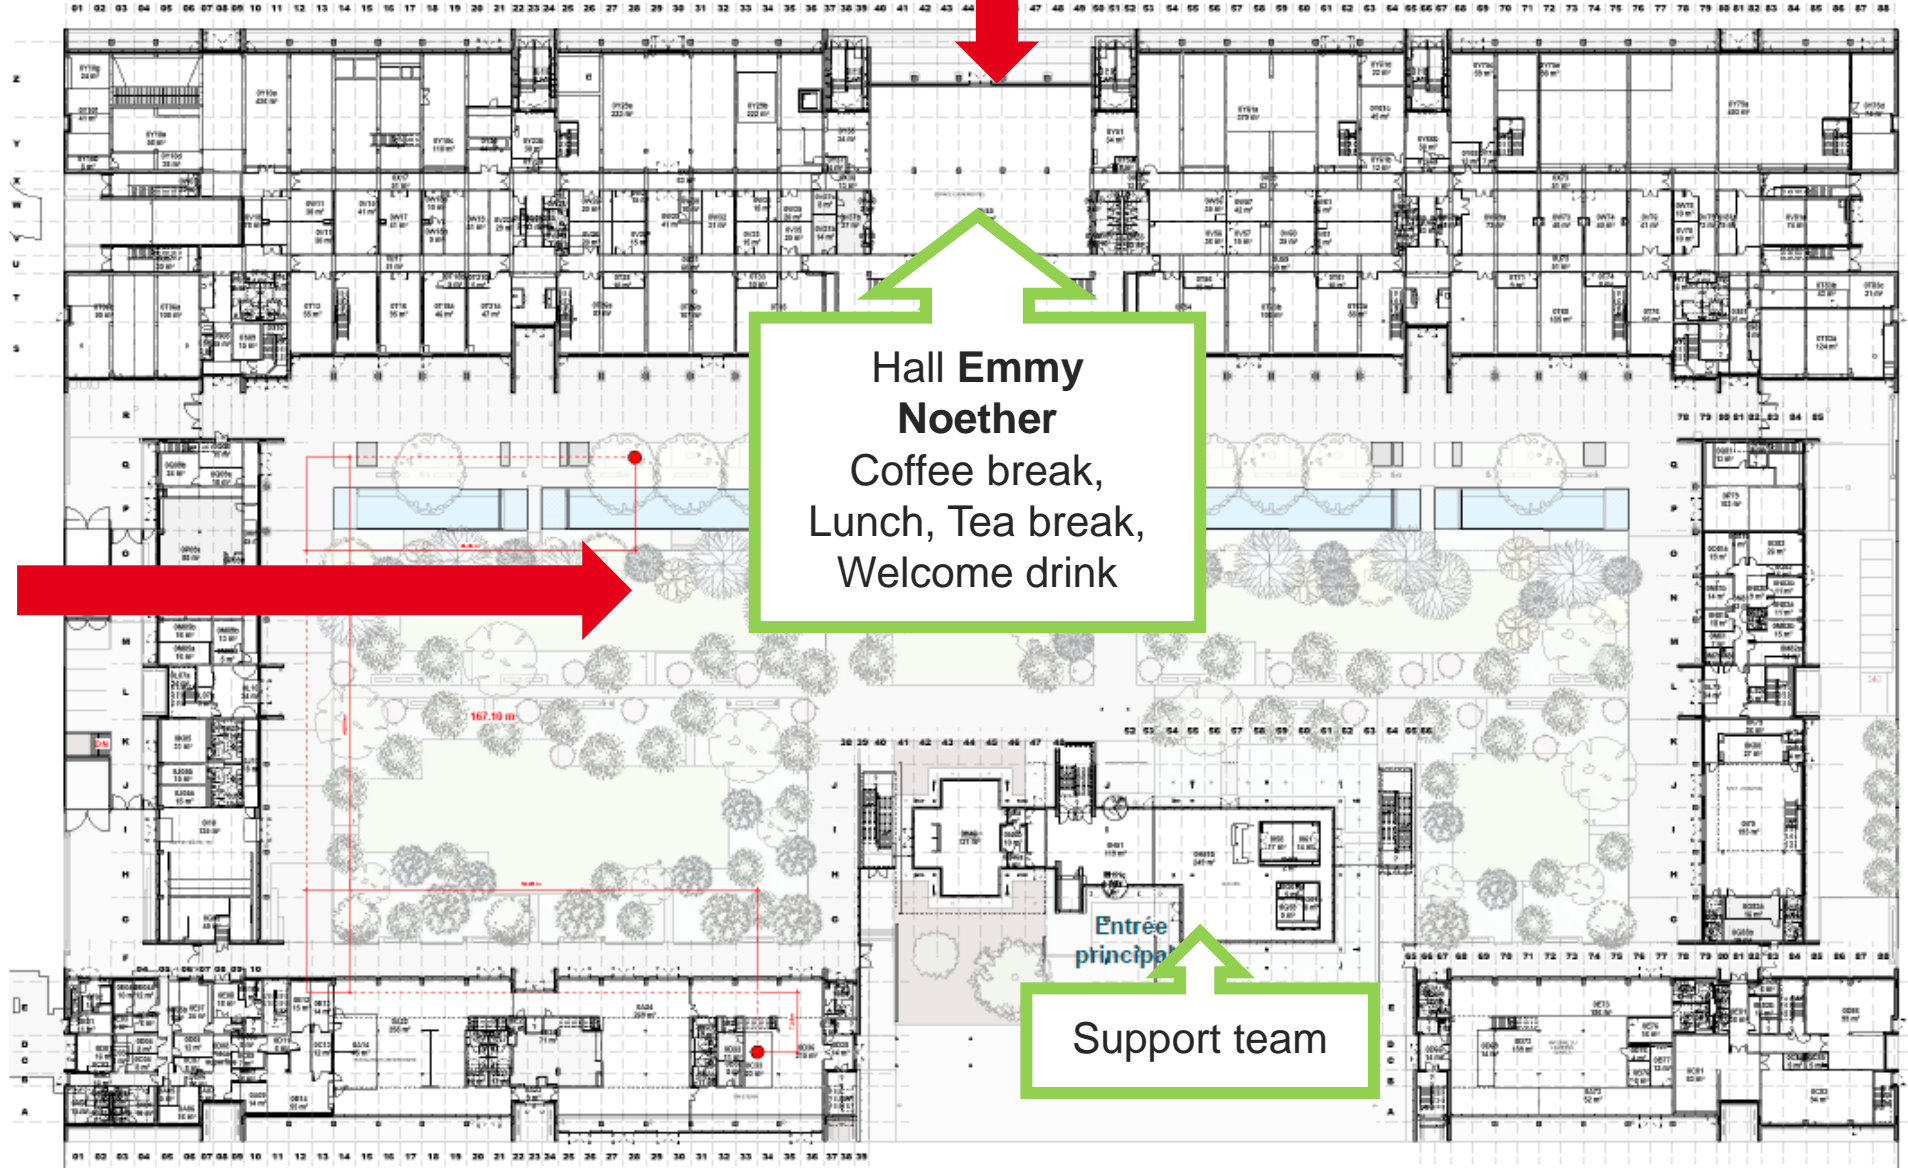

Entrance: Ground floor

Talks: 1st floor

Talks

- Download your presentation on the website: <https://indico.in2p3.fr/event/37441/contributions/mine>
- Meeting talks
 - 15 minutes
 - 5 minutes of questions
- Lightning talks
 - 5 minutes
 - No question
- Please, be on time for the other presentation

Breaks: Ground floor

It is forbidden to open the doors on the street side

It is allowed to eat in the park

Workshops: 1st floor

Gradinée room (60 seats)
Thursday, Friday

Gradinée room (60 seats)
Thursday, Friday