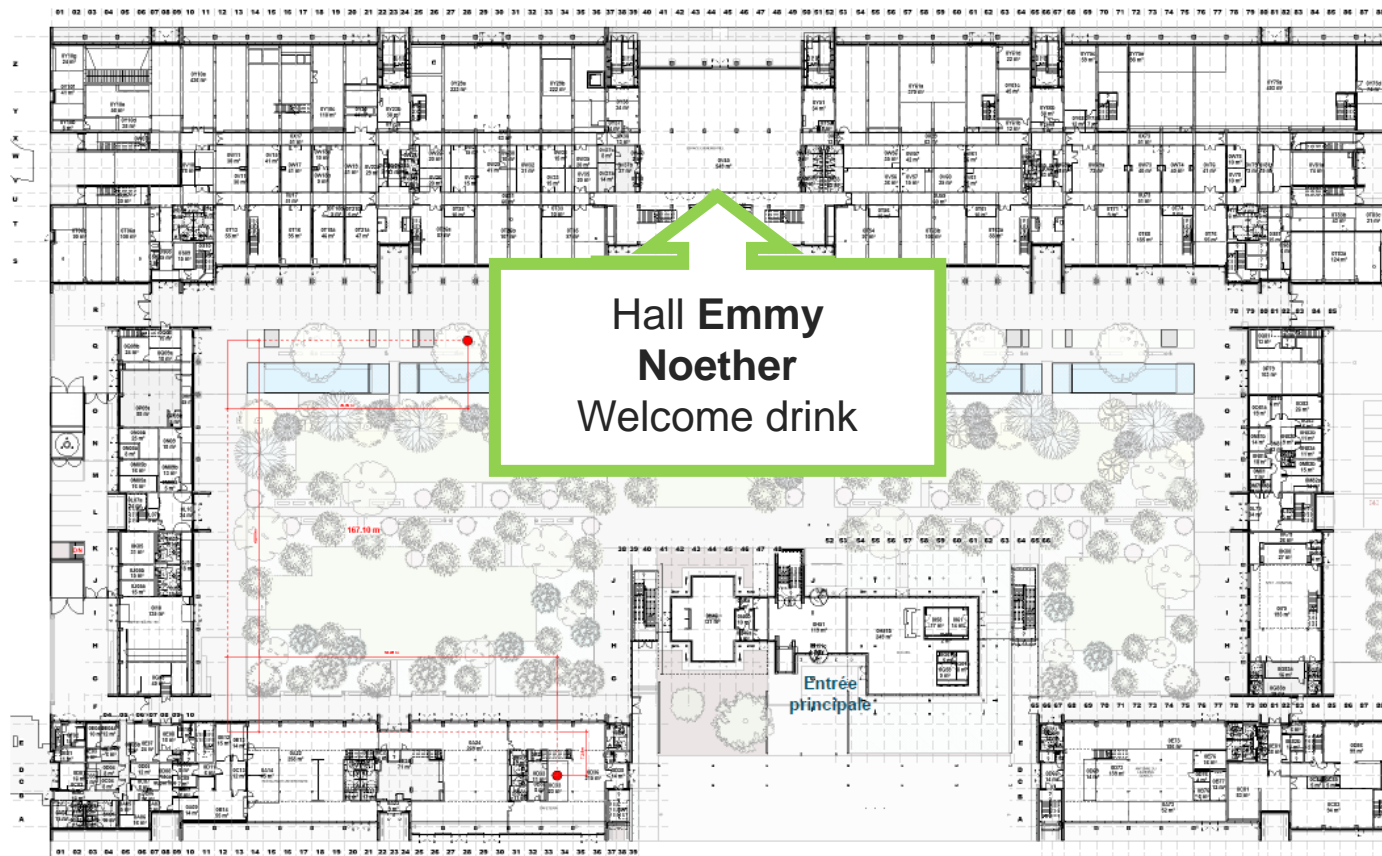

Social event: Welcome drink

- Here at ENS after the meeting, ground floor in hall Emmy Noether at 17h45 (Diner on your side)

Gold Level

Silver Level

Bronze Level