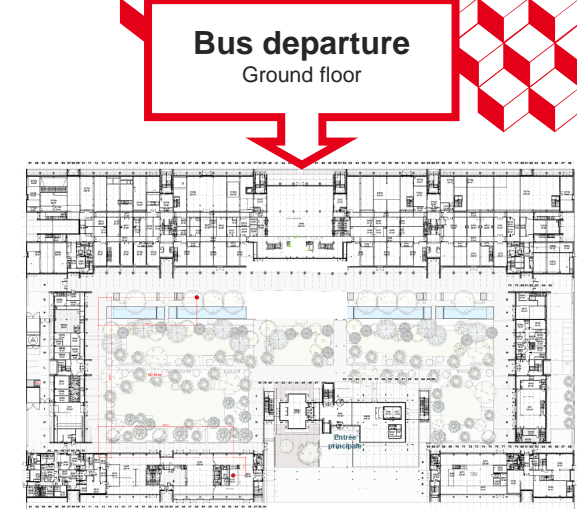

Social event: Gala diner on Wednesday

- Registration are closed (full)
- Domaine de Quincampoix
  - 2 buses at 17h45 at the **Hall Emmy Noether** (ground floor)
  - Return by bus in 2 locations: One bus at **ENS** (here), one bus at **Massy-Palaiseau train station**
- Vegetarian menu: You should have a green paper in your badge

Gold Level

Silver Level

Bronze Level