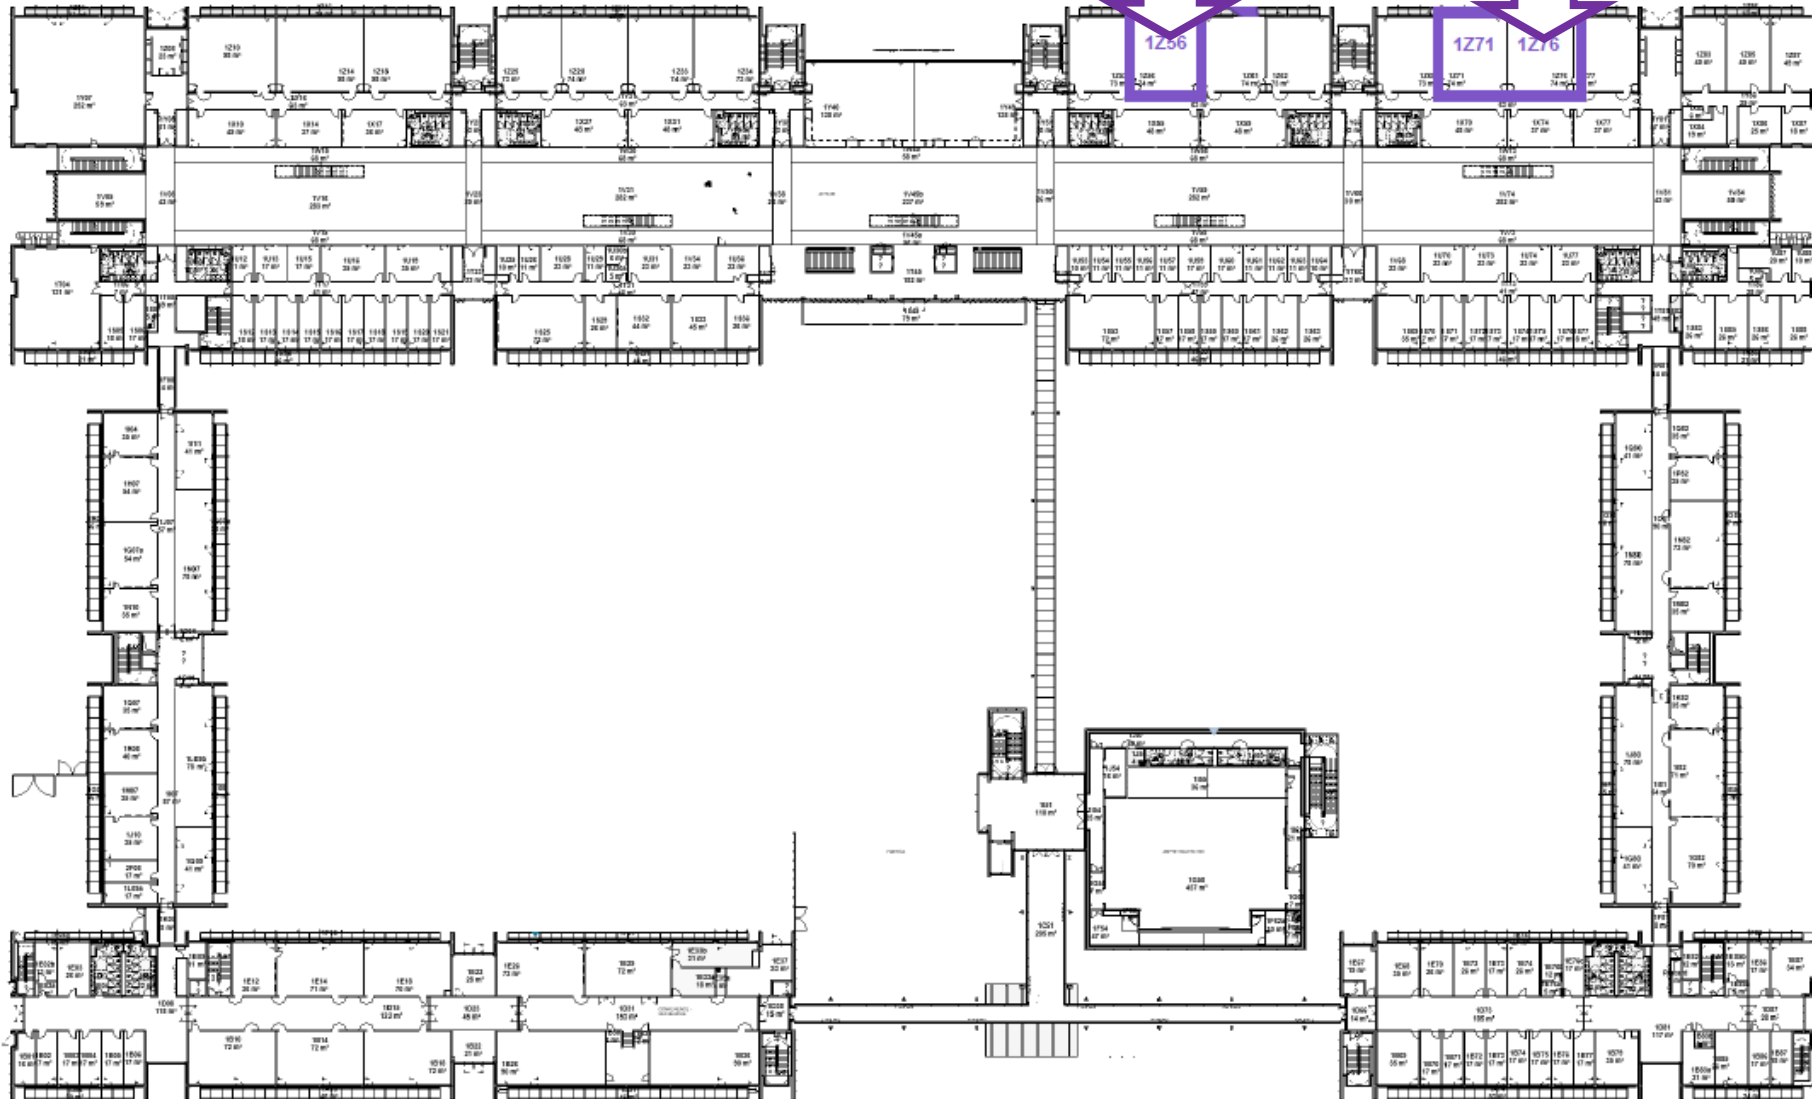

Breaks: Ground floor

It is forbidden to open the doors on the street side

It is allowed to eat in the park

Workshops: 1st floor

Gradinée room (60 seats)
Thursday, Friday

Gradinée room (60 seats)
Thursday, Friday