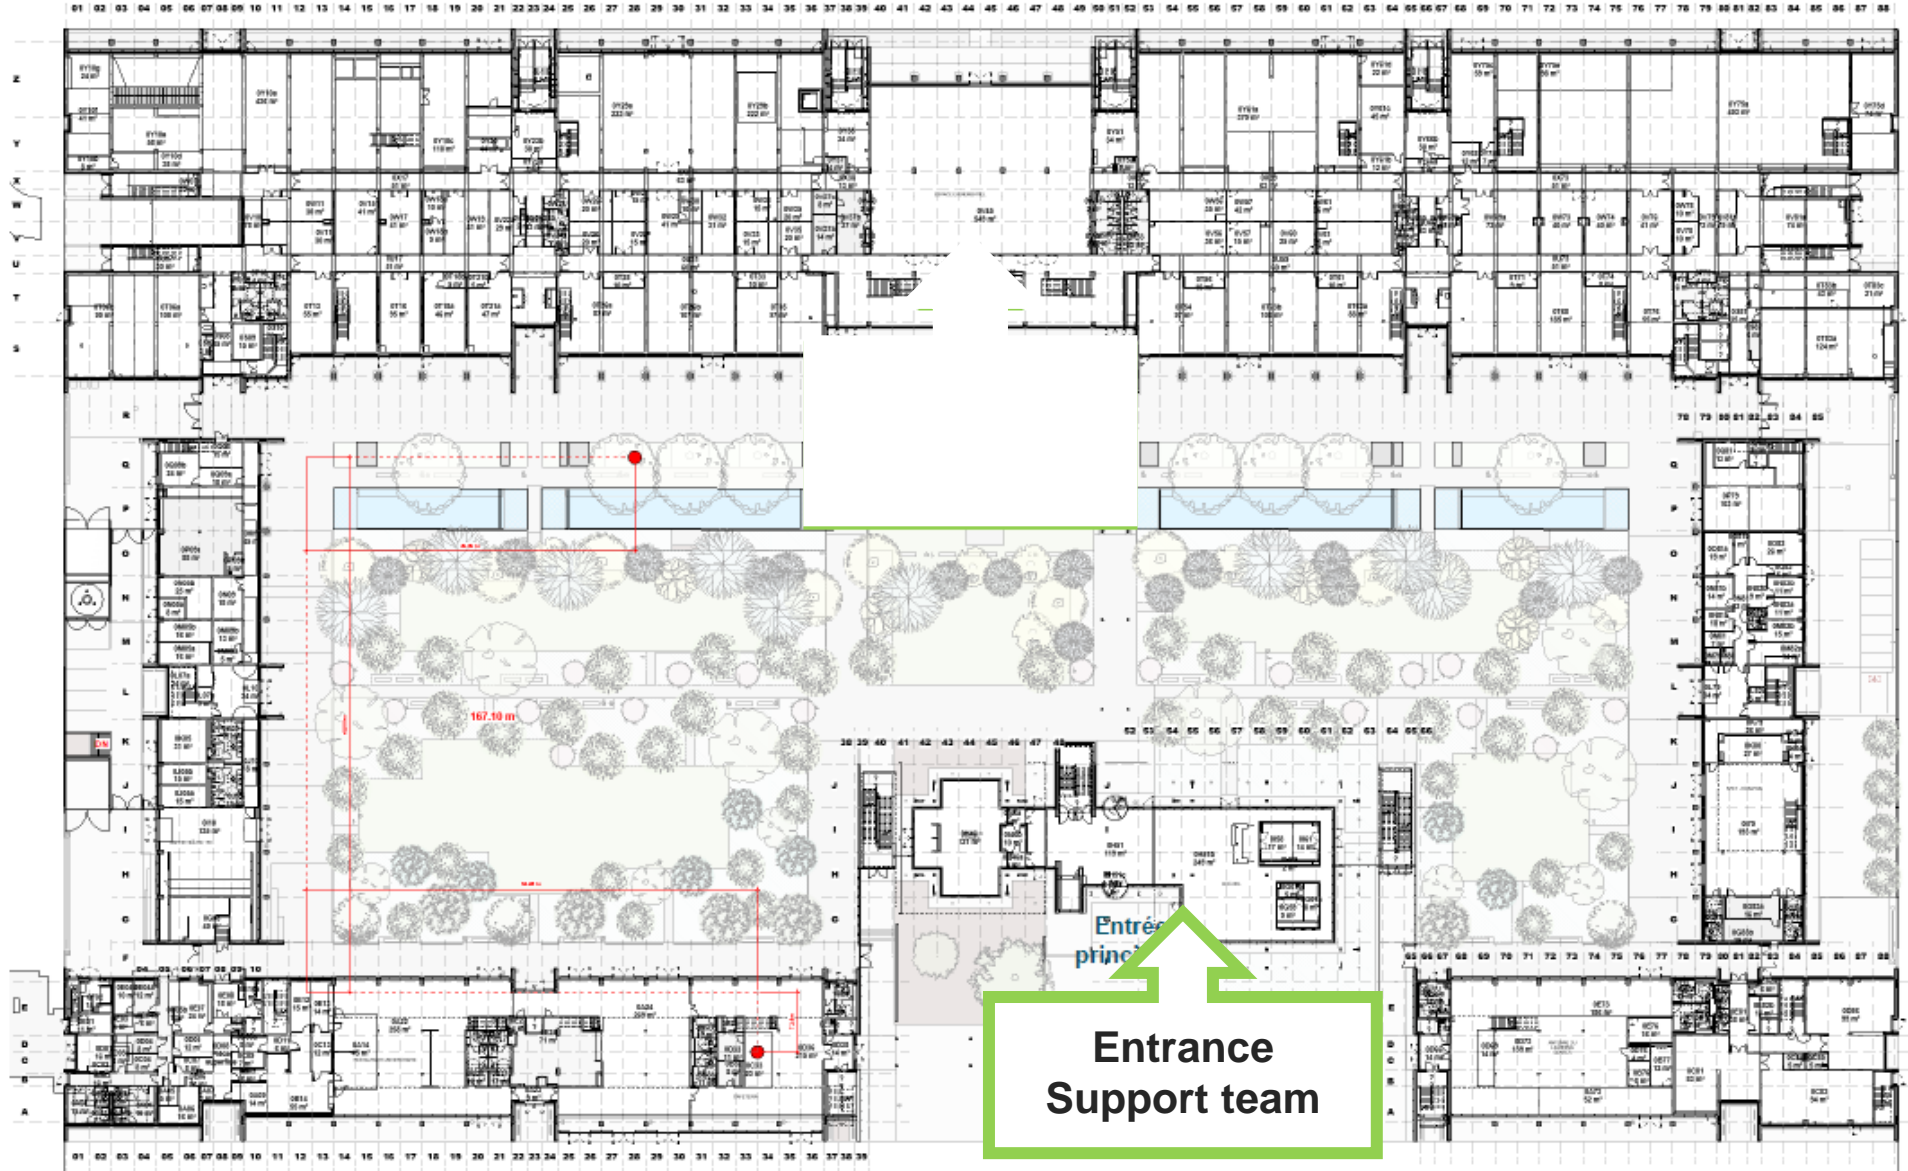

Entrance: Ground floor