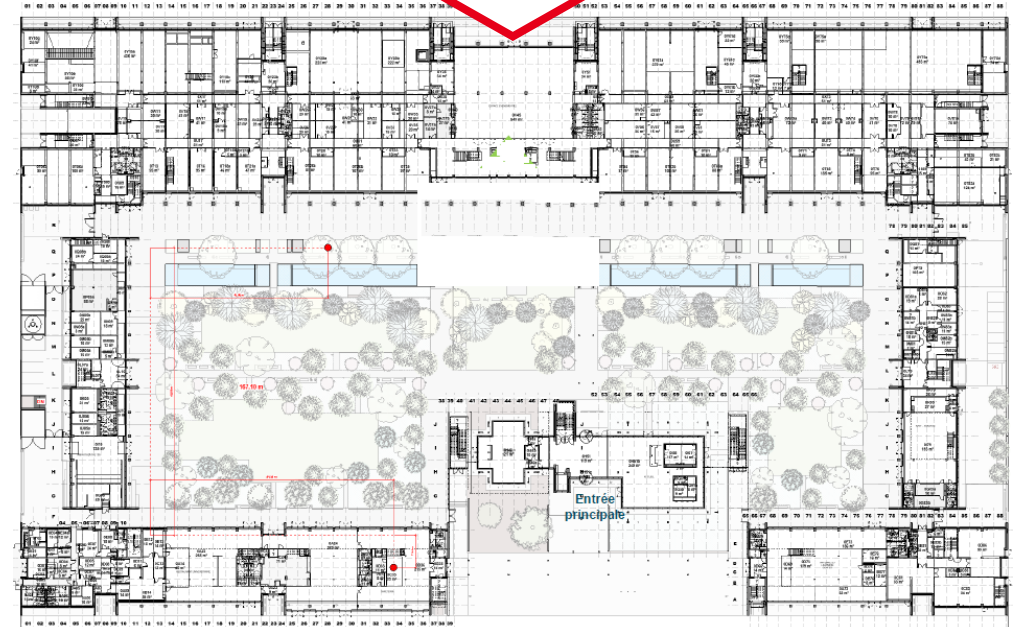

Visit on Friday afternoon

- Departure by bus at **13h50** from ENS (lunch exit)
  Return by bus at **ENS**
- **Synergium visit (full):**
  - You **MUST** have your **passport**
  - You **MUST stay with your group**
  - 2 groups of 10
  - Duration: 2h
- **SOLEIL (full):**
  - Take your Id just in case
  - Duration 2h30
- **Maison de la simulation (Universe simulation):**
  - Duration : 2h

Visit bus
departure
Ground floor