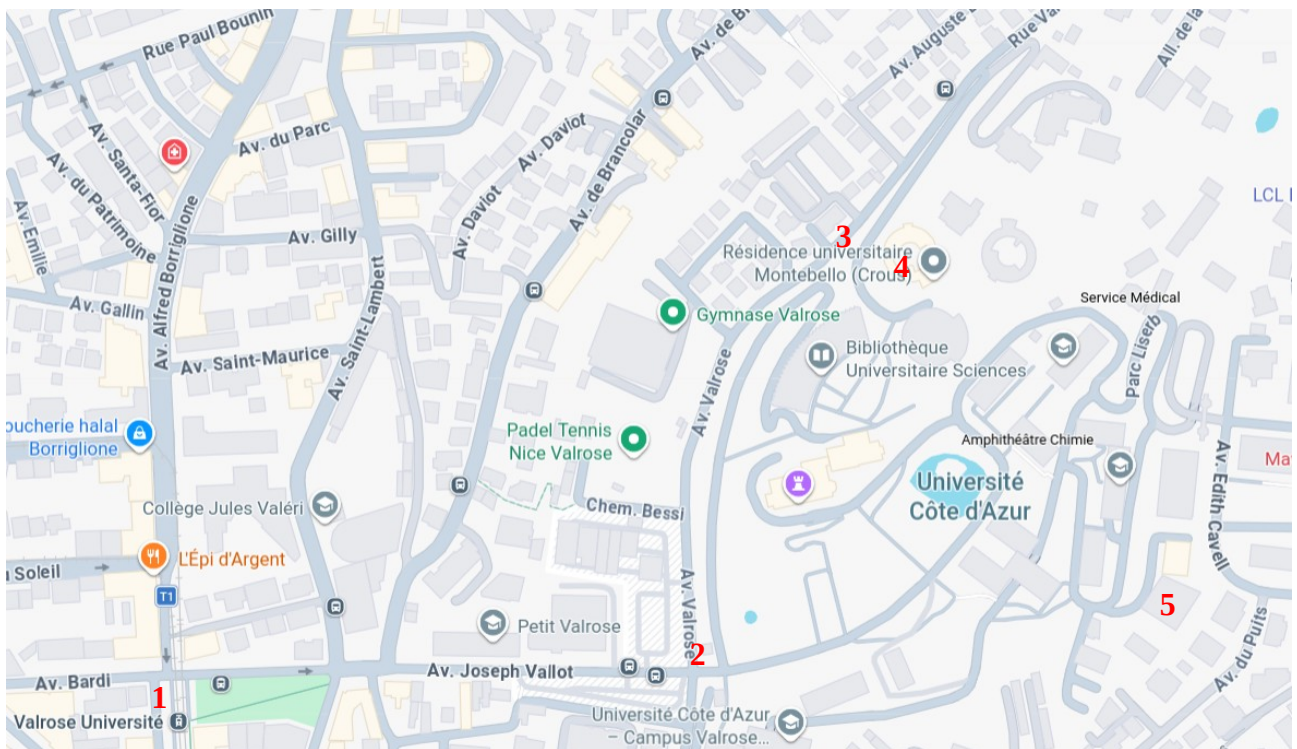

## Instructions to reach the school venue (LJAD laboratory) on Monday morning

1. TRAM L1 exit
2. Campus entrance
3. Montebello entrance
4. Montebello residence “accueil”
5. LJAD (school venue)

- From the residence Montebello: follow the signs “Campus” or “LJAD” and reach the Mathematics laboratory Jean Alexandre Dieudonné (5 on the map).

- From Nice: reach the campus entrance (2 on the map) and give your name to the guardian. Reach the Mathematics laboratory Jean Alexandre Dieudonné (5 on the map).