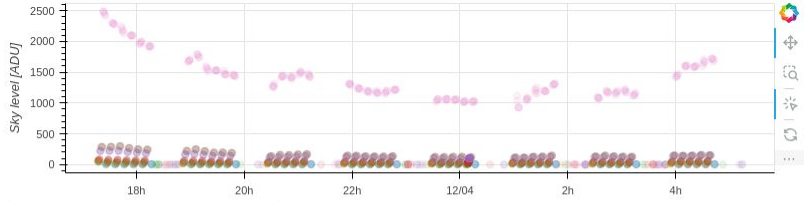

#	Night	#images	#catalogs	#astrom
0	00_test	266	0	0
1	2022-12-06	18	0	0
2	2024_05_24	61	63	0
3	2024_07_10	314	135	0

Exprnum
98173

Next Prev Last