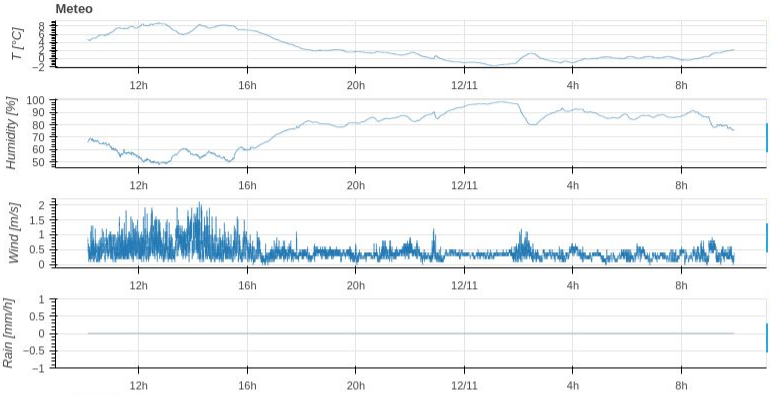

Telescope Status

StarDICE pre-survey workshop

LPNHE, 11 Decembre 2024

Marc Betoule

Live Demo

StarDICE Online x StarDICE Monitoring x Bokeh Application x +

localhost:5006/monitoring

Debian.org Latest News Help

DEBUG INFO ERROR CRITICAL

```
WebSocket connection opened
ServerConnection created
ServerConnection created
ServerConnection created
ServerConnection created
101 GET /visibility/ws (:::1) 0.68ms
WebSocket connection opened
WebSocket connection opened
ServerConnection created
ServerConnection created
```

Observation program

Target: Time (UTC):

Target Time (UTC)

Telescope webcam:2024-12-11T09:07:20.597828(0.312s)

Telescope status: Disconnected

- Connected
- Request control
- Open slit
- Upload program
- Observation Active
- Increase Focus offset
- Decrease Focus offset
- Park