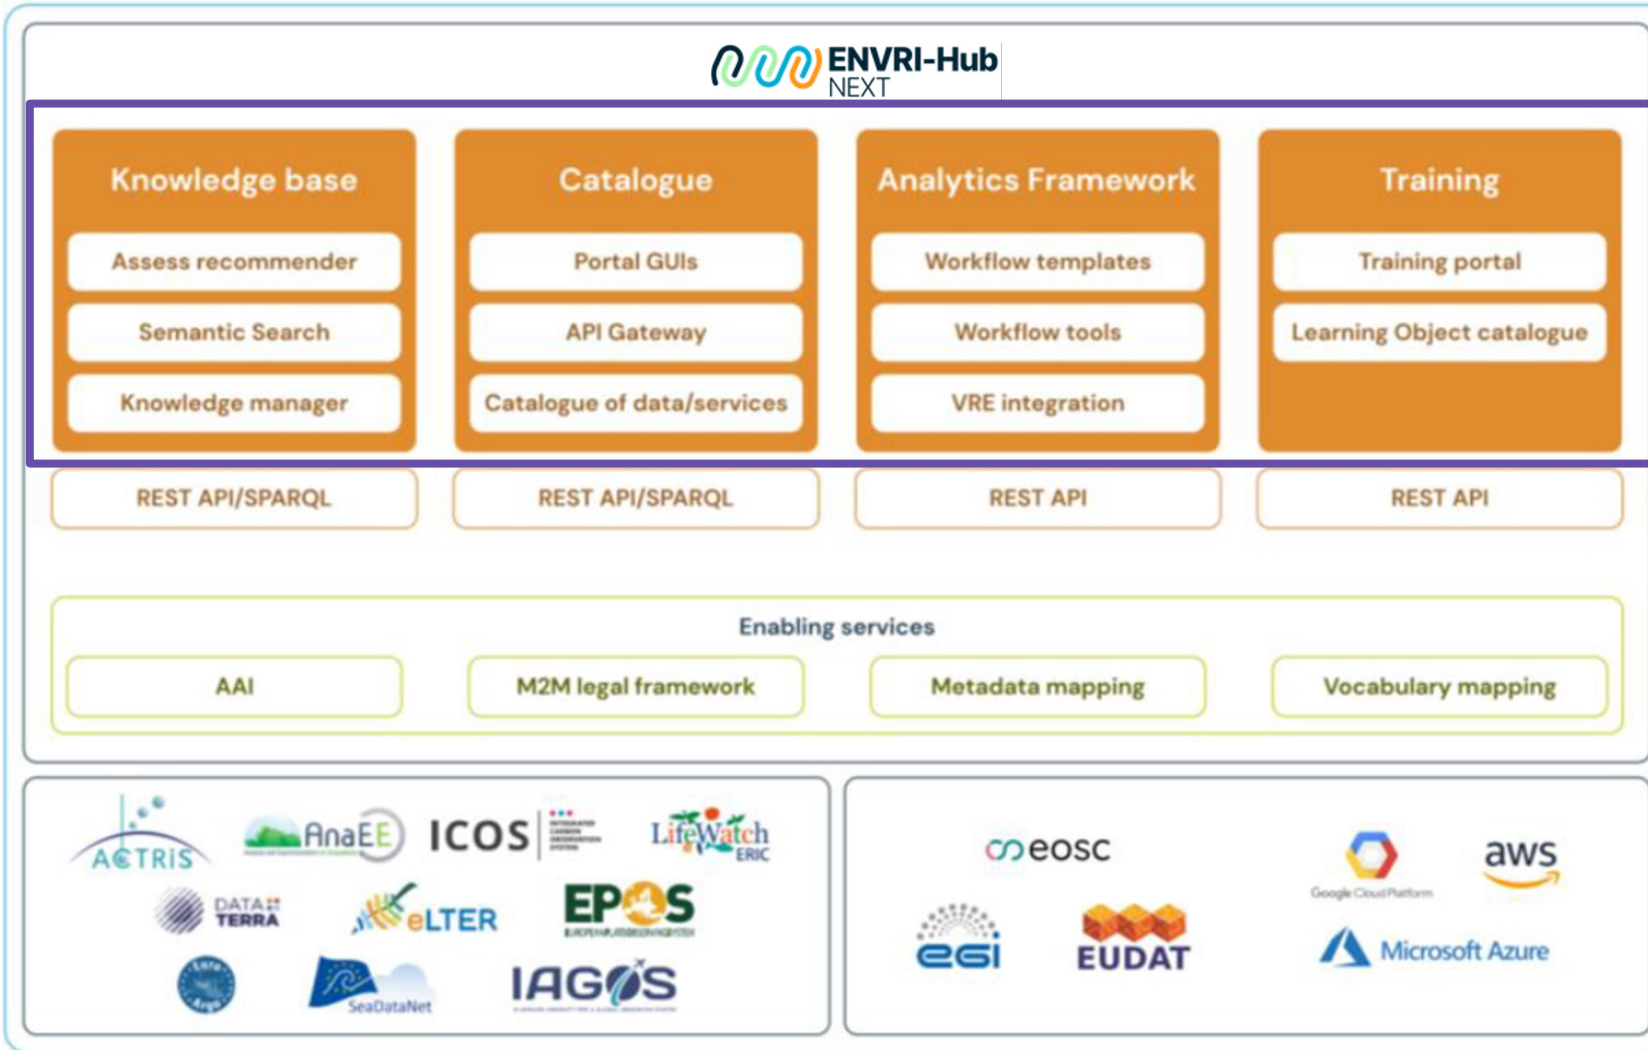

OSCAR

Open Science Clusters' Action
for Research & Society

Kick-Off Meeting - Cluster presentations

ENVRI

Funded by
the European Union

Components of the ENVRI Community Competence Center

CCC Implementation will be funded through OSCARS science cluster consolidation budget in close coordination with ENVRI-Hub NEXT

-  Metadata synchronisation
-  Active metadata transfer
-  Data transfer

 **eosc** | **EVERSE**

Development and implementation of VRE/Software will be targeted in close coordination with EVERSE.

Optimistic Scenario:

ENVRI CC becomes a cornerstone within EOSC, fostering enhanced cooperation and data sharing within and outside the environmental field of science.

Realistic Expectation:

The impact of EOSC on ENVRI users will likely fall between these extremes, with varied outcomes based on how EOSC resources and services are implemented and integrated.