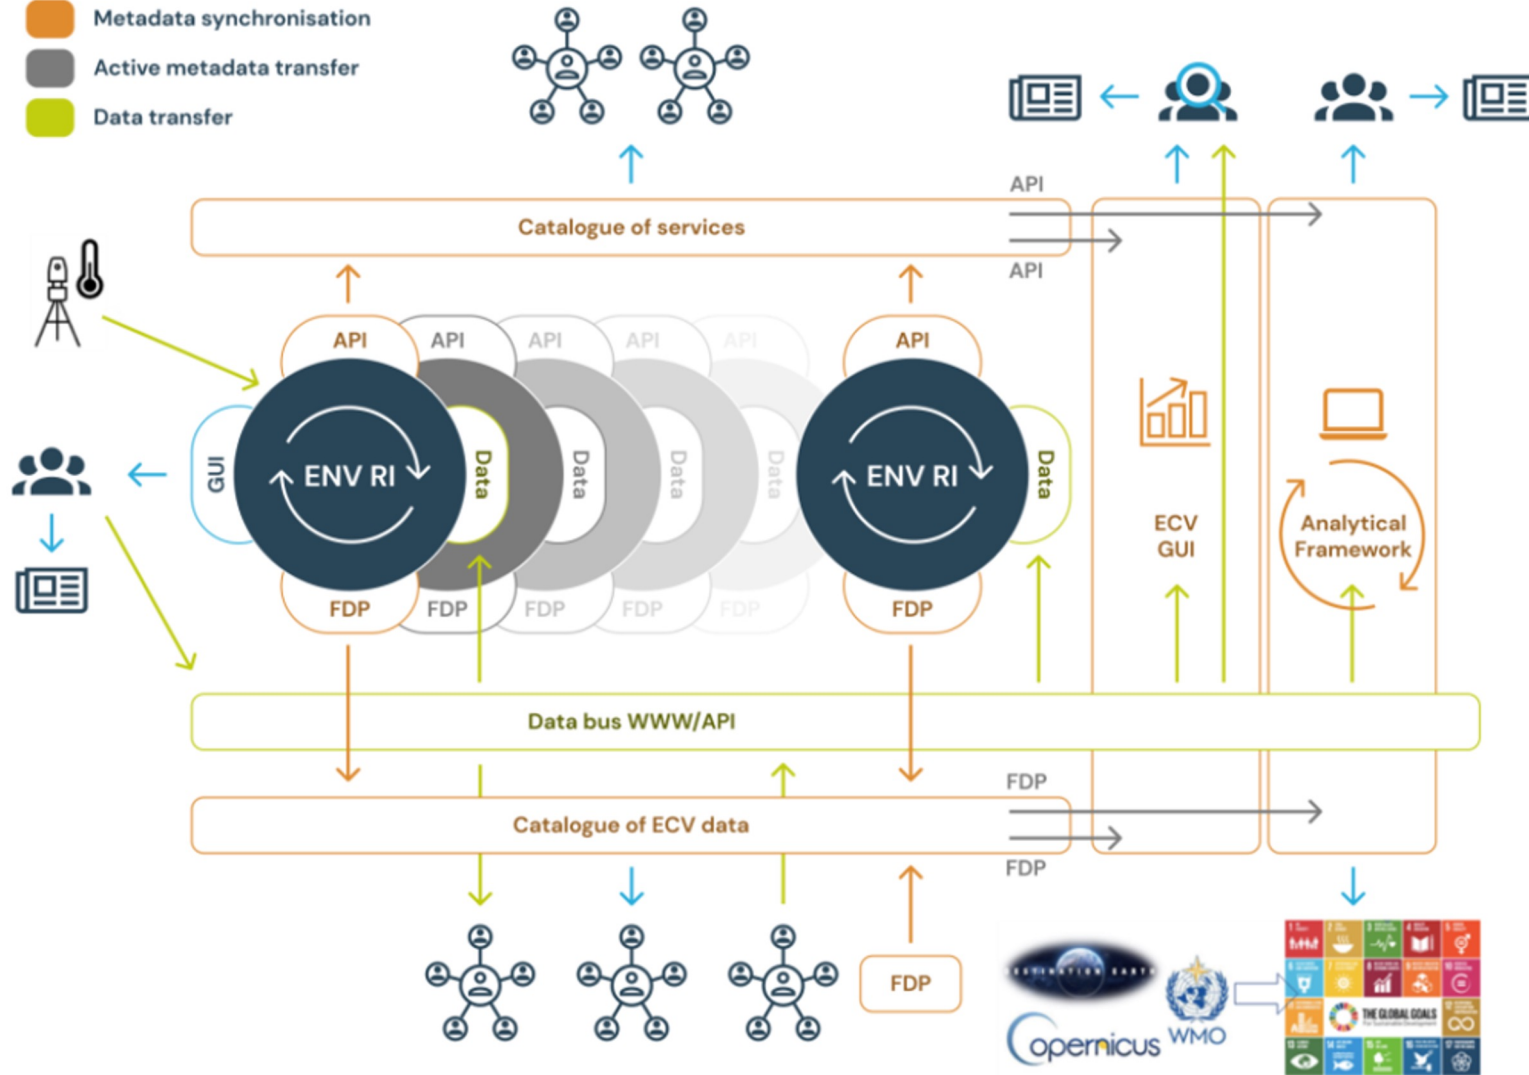

OSCAR

Open Science Clusters' Action
for Research & Society

Kick-Off Meeting - Cluster presentations

ENVRI

Funded by
the European Union

Components of the ENVRI Community Competence Center

CCC Implementation will be funded through OSCARS science cluster consolidation budget in close coordination with ENVRI-Hub NEXT

-  Metadata synchronisation
-  Active metadata transfer
-  Data transfer

 **eosc** | **EVERSE**

Development and implementation of VRE/Software will be targeted in close coordination with EVERSE.

Optimistic Scenario:

ENVRI CC becomes a cornerstone within EOSC, fostering enhanced cooperation and data sharing within and outside the environmental field of science.

Realistic Expectation:

The impact of EOSC on ENVRI users will likely fall between these extremes, with varied outcomes based on how EOSC resources and services are implemented and integrated.