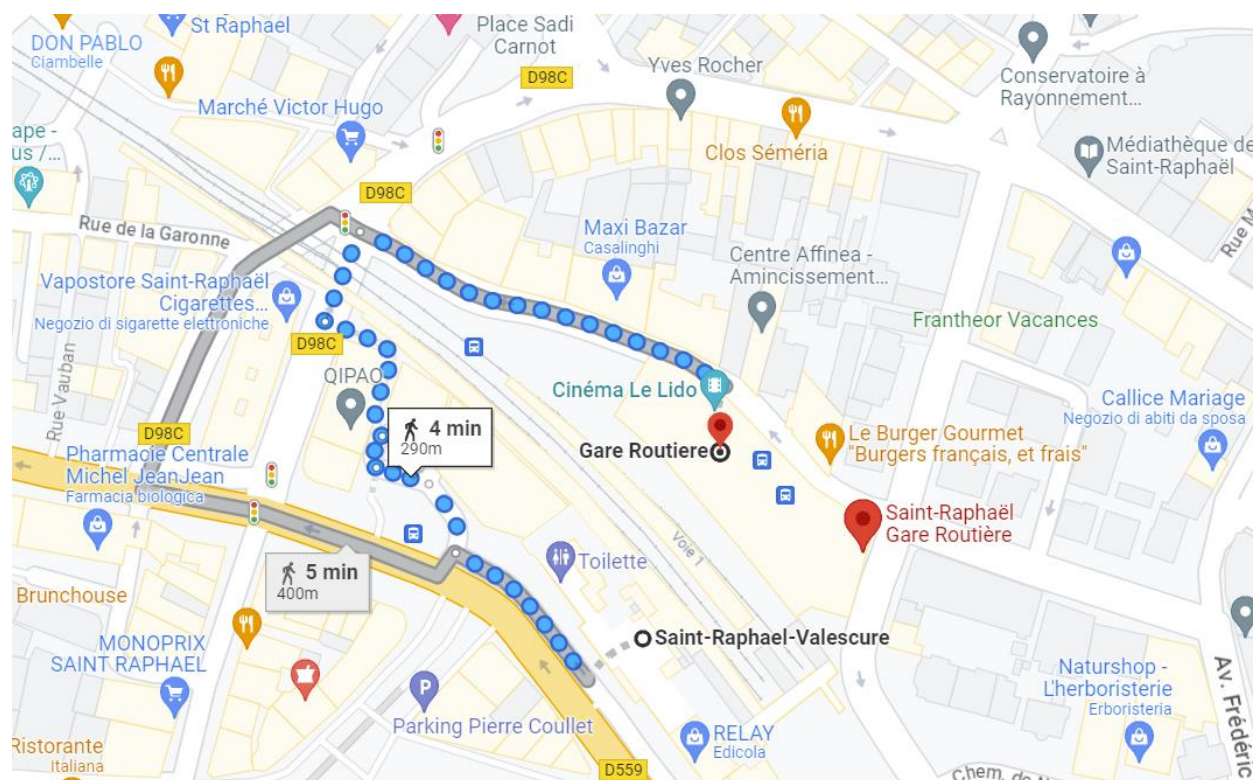

Information for arrival and stay

The meeting is organized at the Villa Clythia in Frejus. You can find all the info you need (address and phone number in case of difficulties) here <https://www.caes.cnrs.fr/sejours/la-villa-clythia/>

Most of you will arrive at the train station of Saint-Raphaël Valescure. From there go to the nearby Saint-Raphaël Gare Routière.

Look for indication on where to take the bus number 3 in the direction of Frejus Gare Routière, get out at the stop Villa Clythia, the Villa should be right in front of you. At the following page you may find indications on the time schedule for the bus and the stops up until Villa Clythia.