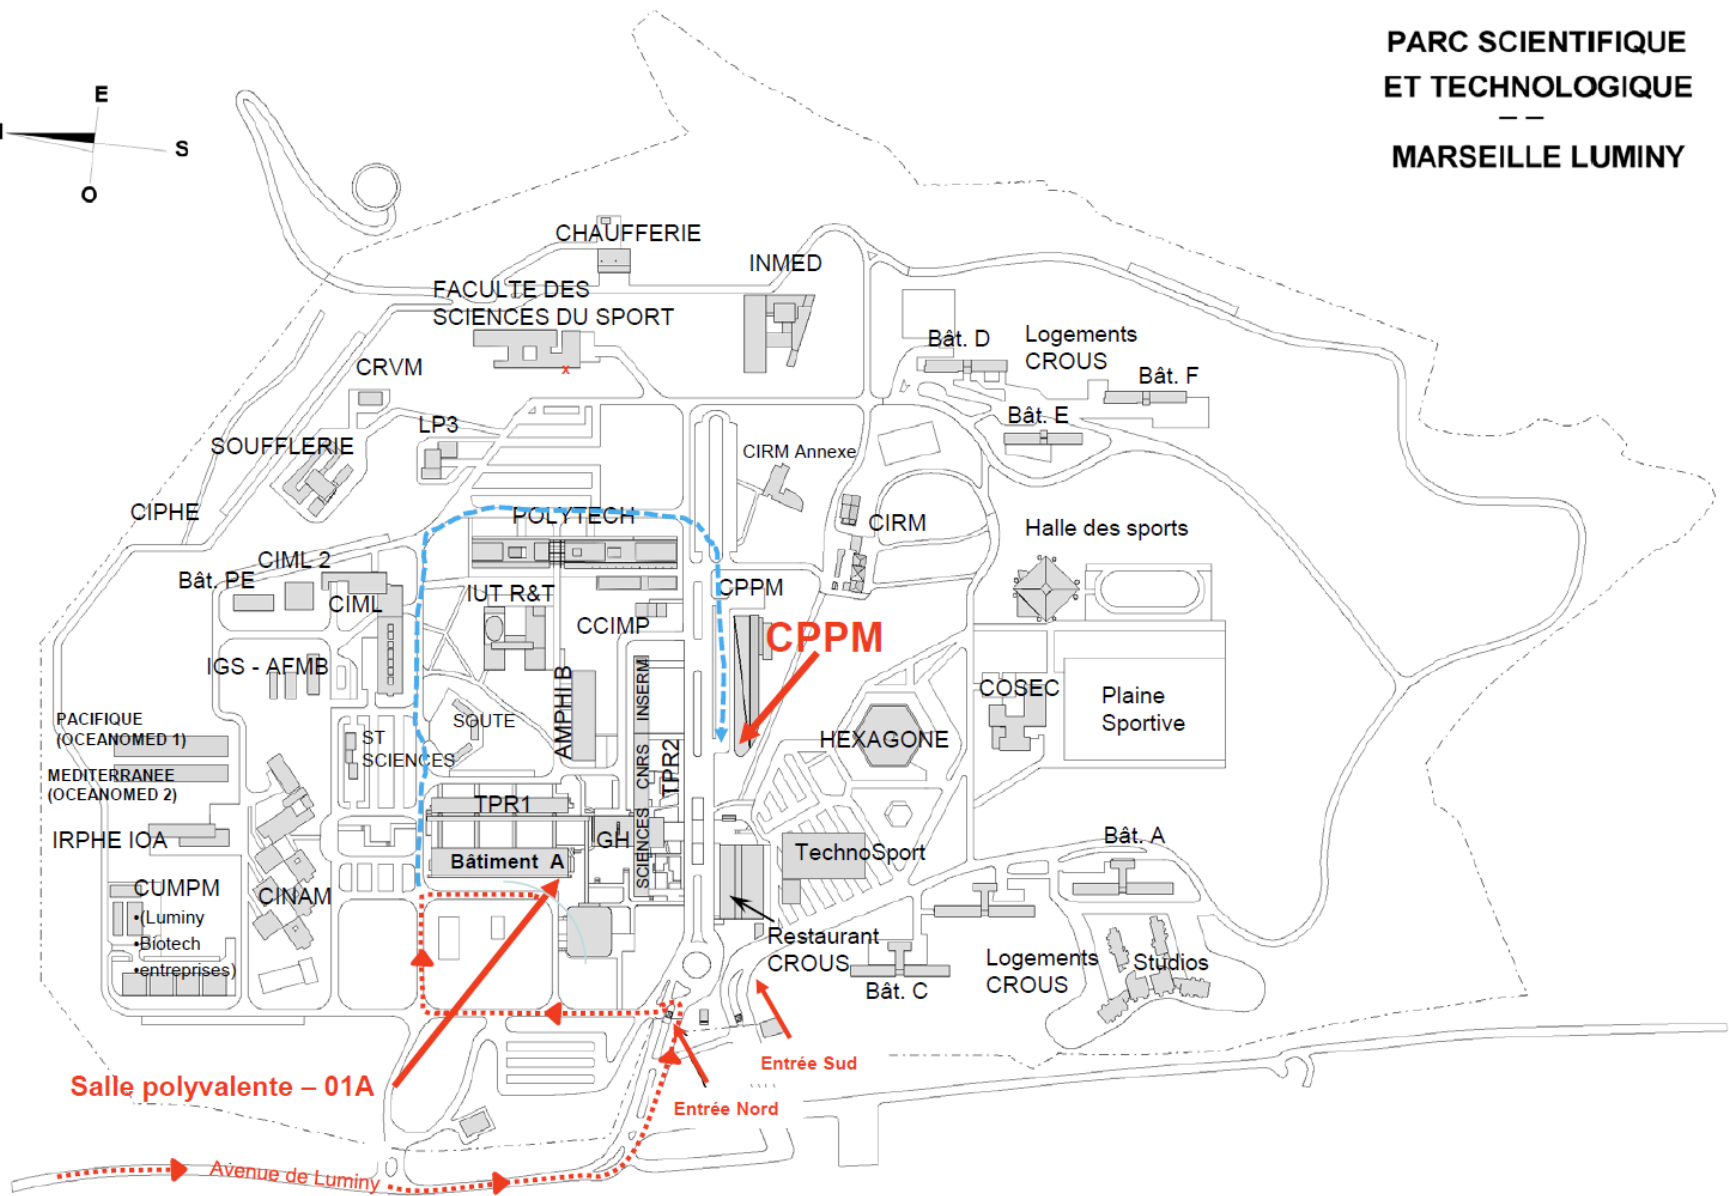

<https://indico.in2p3.fr/event/28790/>

- **09:00 → 09:05 - Welcome and quick introduction**
- **09:05 → 10:20 - General reports (3)**
- **10:20 → 10:40 - Coffee Break**
- **10:40 → 11:10 - Interdisciplinary projects (3)**
- **11:10 → 12:10 - PhD students talks (4)**
  
- **12:10 → 13:10 - Lunch Break**
  
- **13:10 → 14:10 - PhD students talks (4)**
- **14:10 → 14:40 - Collaborative projects (2)**
- **14:40 → 15:00 - Coffee Break**
- **15:00 → 16:00 - Collaborative projects (4)**
- **16:00 → 16:30 – Round Table**

@CPPM

@Salle Polyvalente

@CPPM

PARC SCIENTIFIQUE  
ET TECHNOLOGIQUE  
— —  
MARSEILLE LUMINY

Salle polyvalente – 01A

Entrée Sud

Entrée Nord

Avenue de Luminy