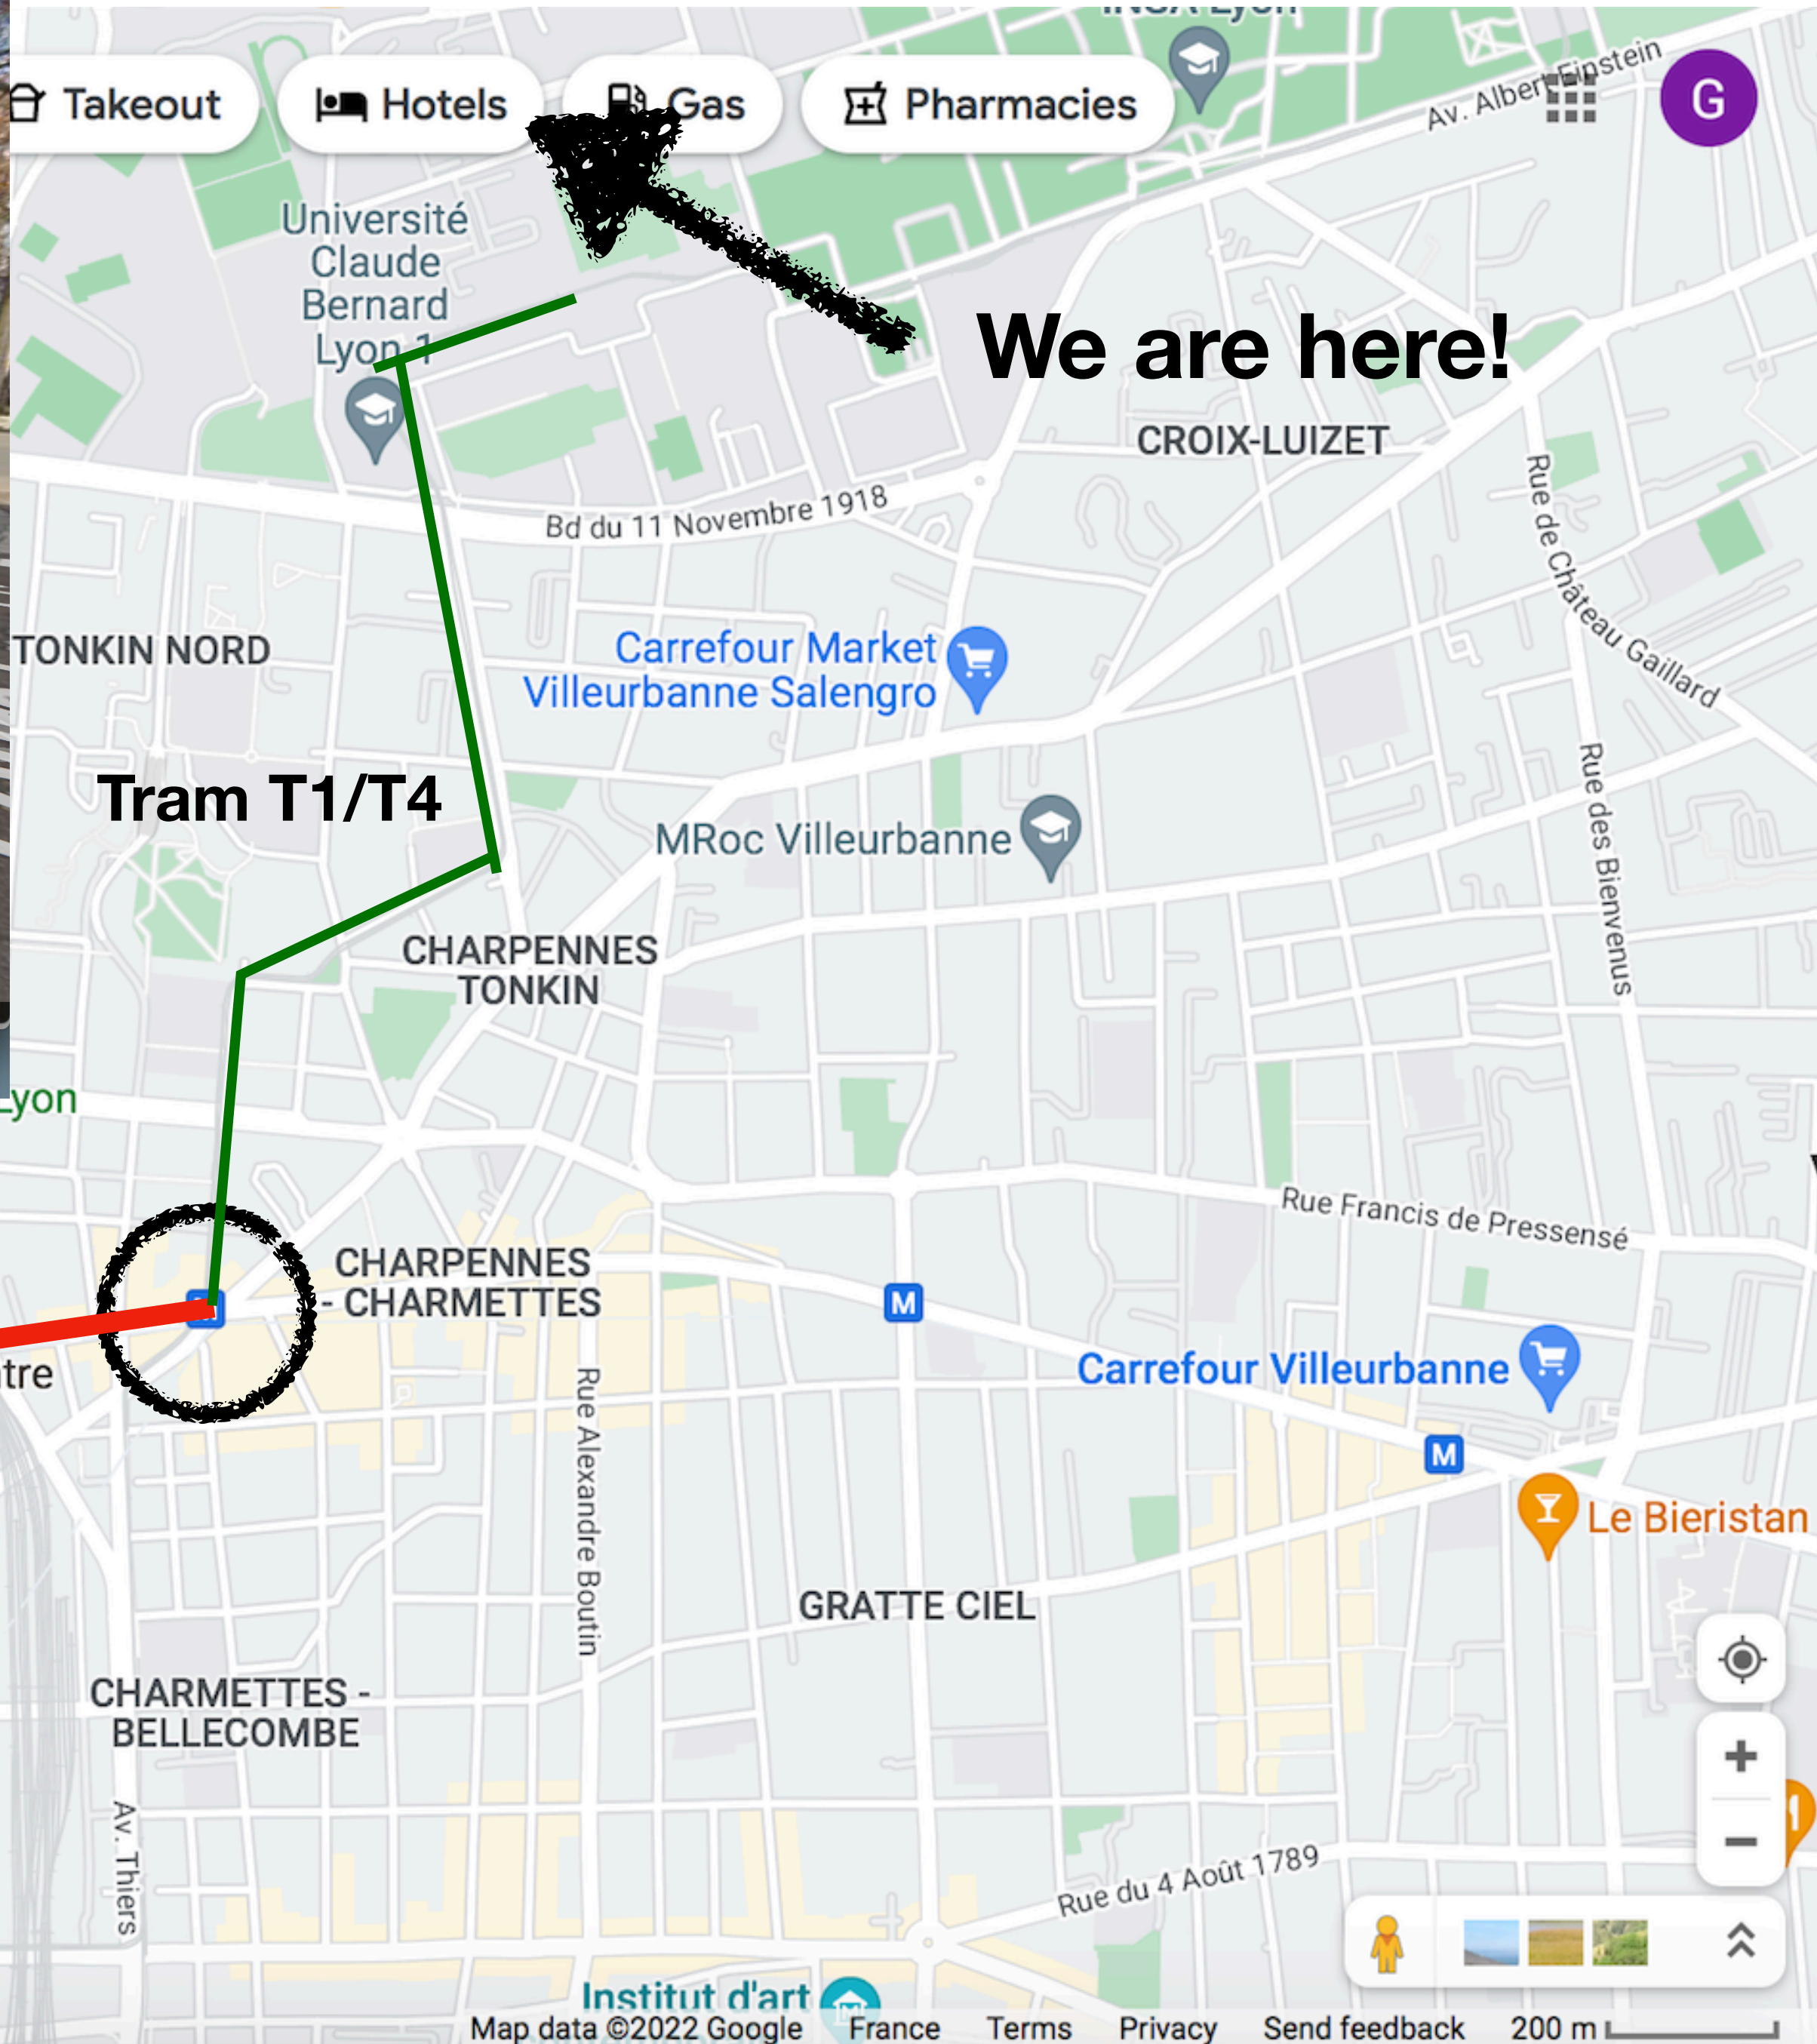

Fête de la Musique 2022 – Music Fest 2022

Search Google Maps

- Groceries
- Restaurants
- Takeout
- Hotels
- Gas
- Pharmacies

We are here!

Tram T1/T4

Foch

Line A

CHARPENTES-CHARMETTES

Gas

Pharmacies

Google

Here at
19:00

— Music Fest 2022

We are here!

Tram T1/T4

Foch

Line A

CHARPENTES - CHARMETTES