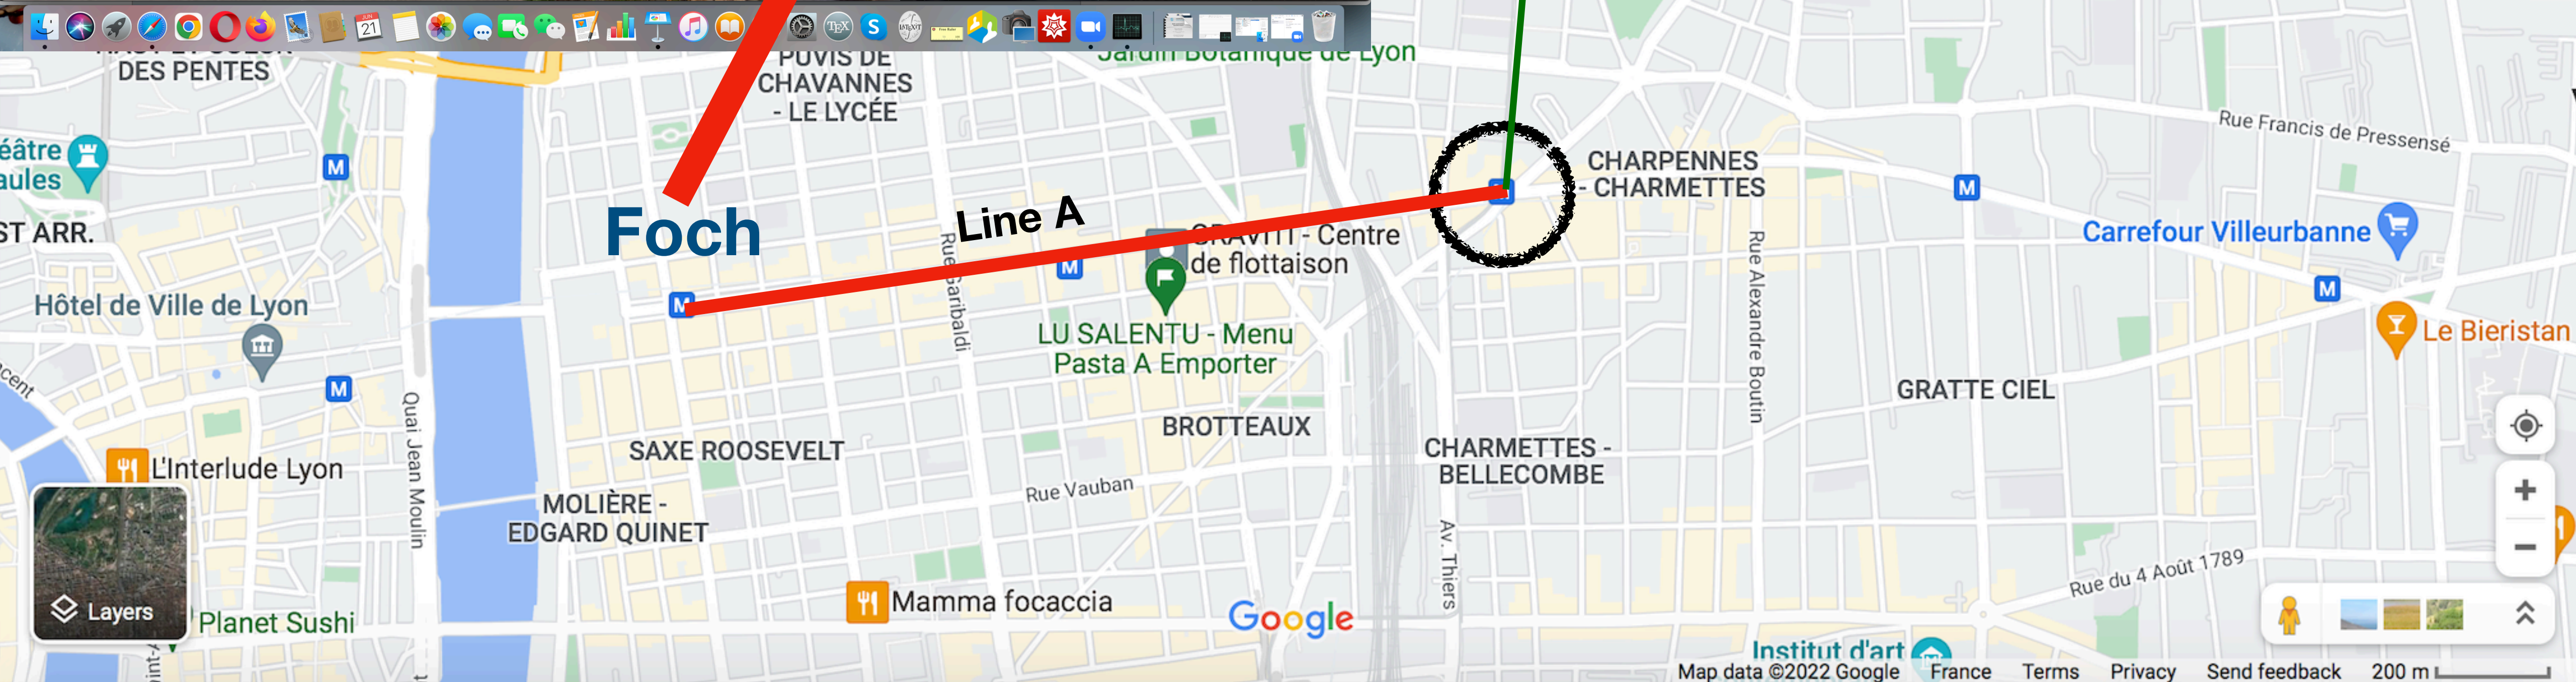

Gas

Pharmacies

Google

Here at
19:00

— Music Fest 2022

We are here!

Tram T1/T4

Foch