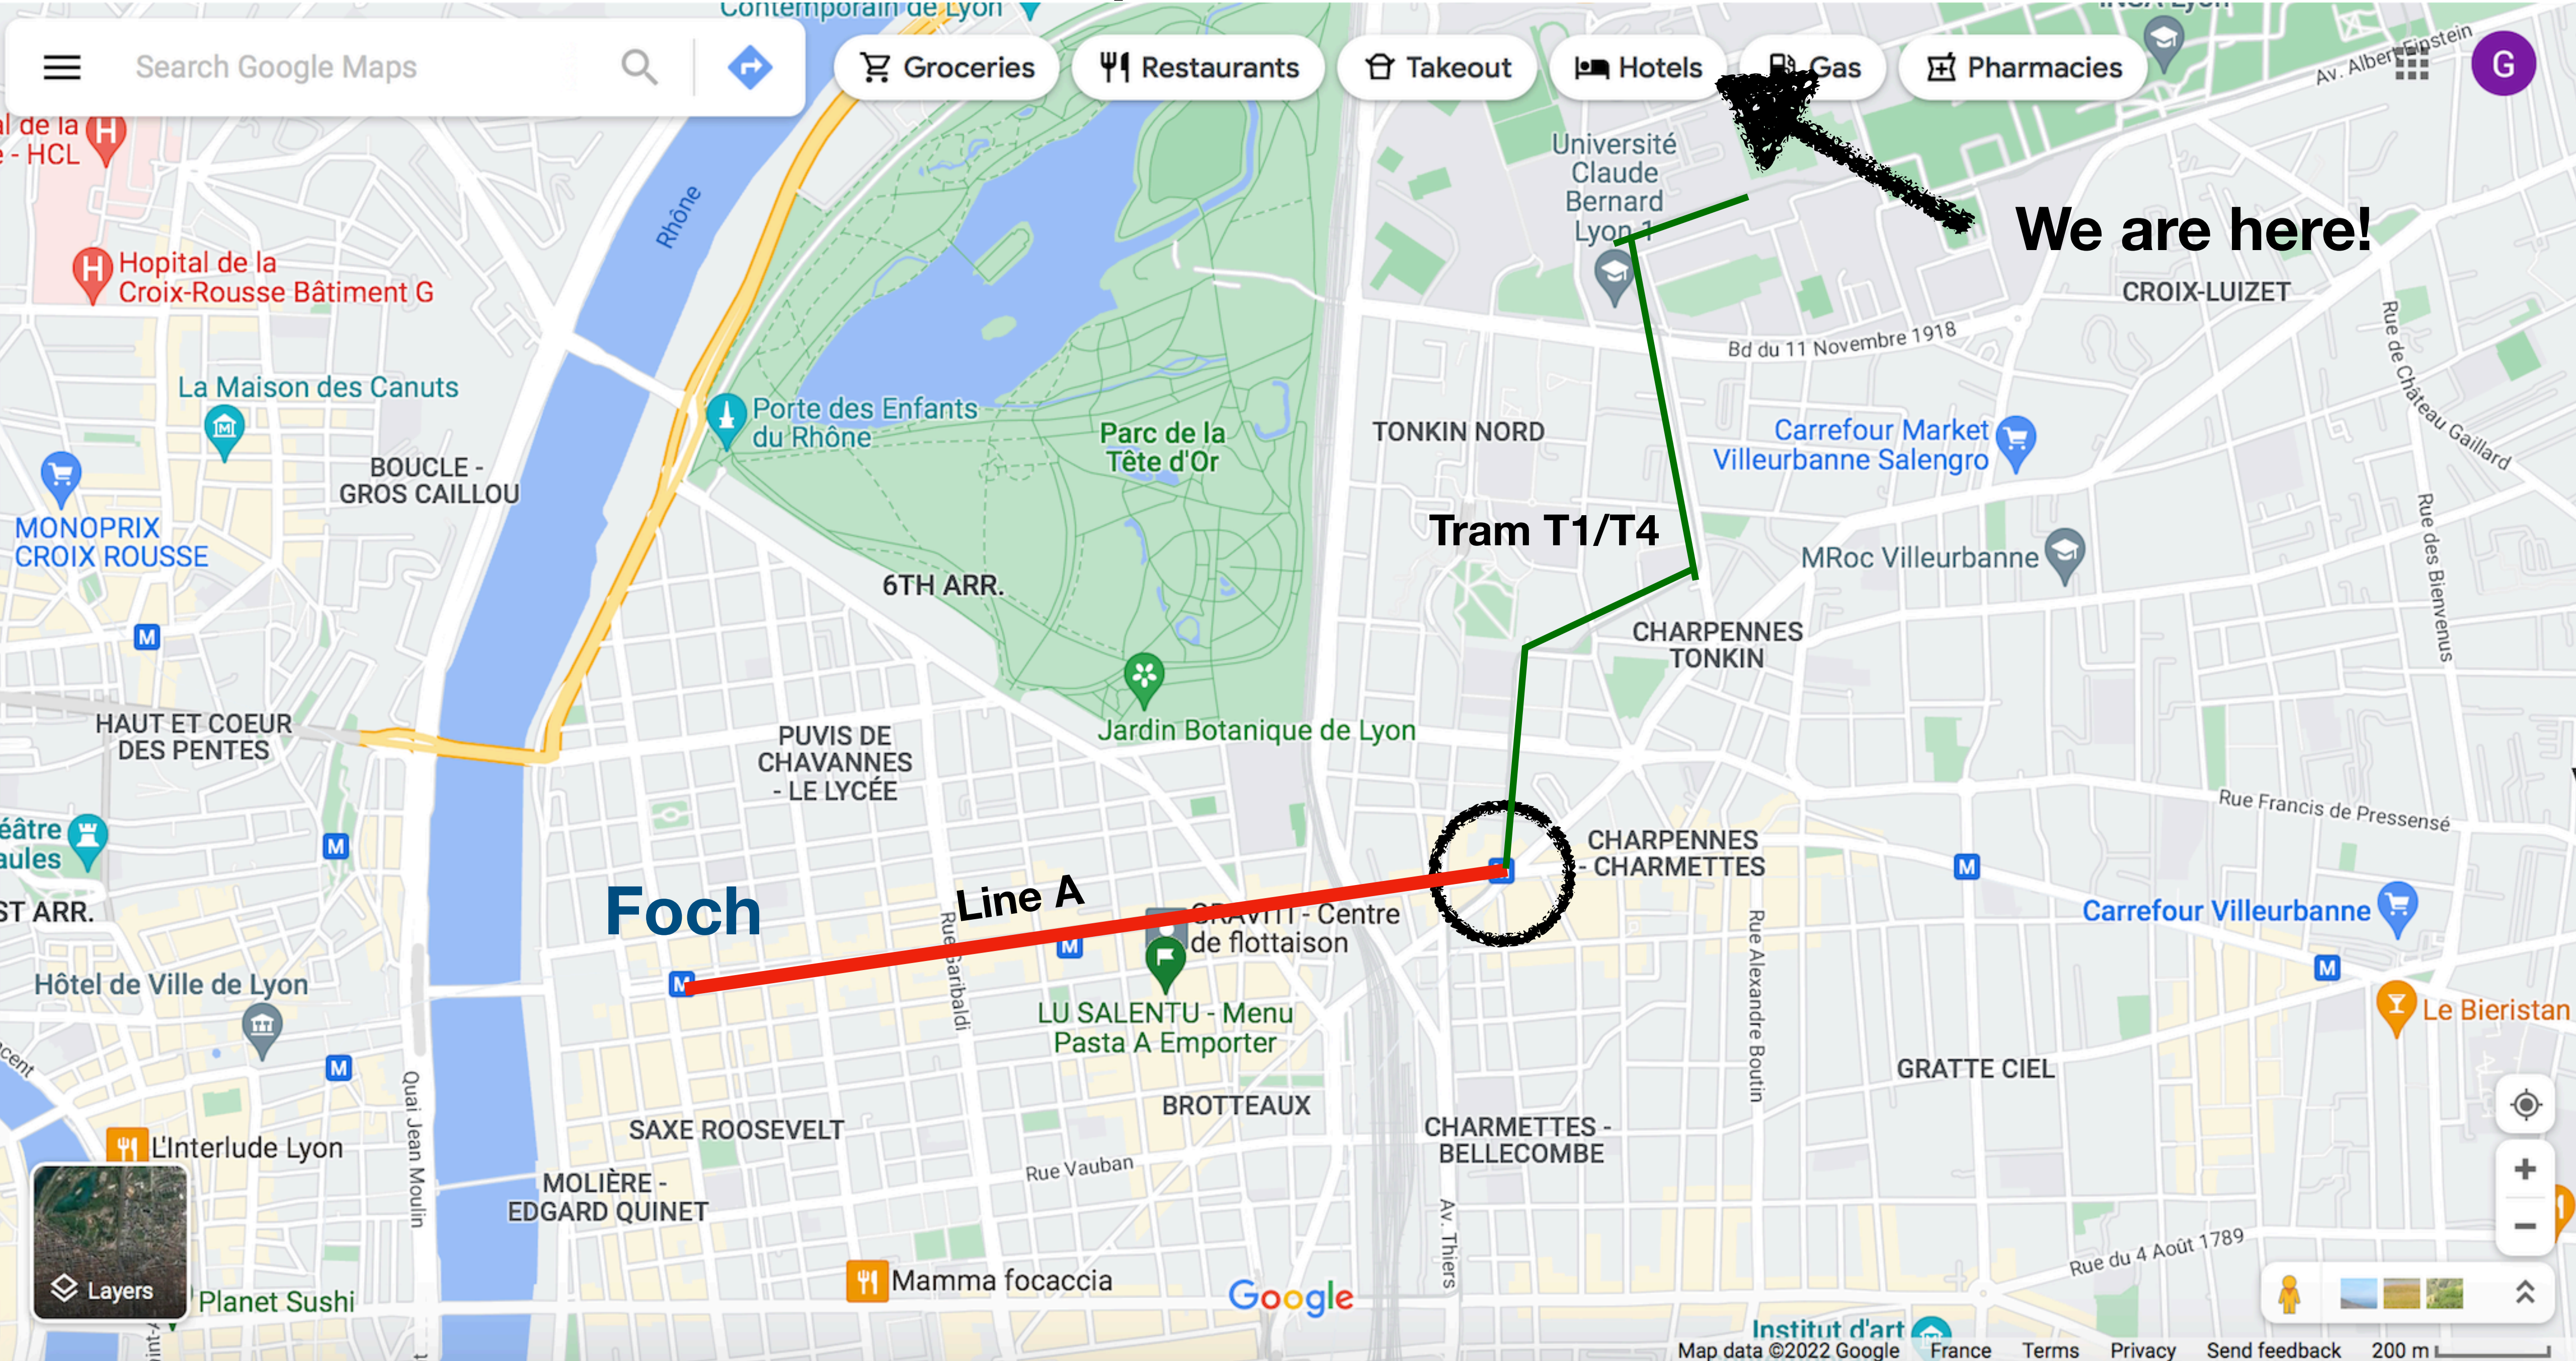

Fête de la Musique 2022 – Music Fest 2022

Search Google Maps

- Groceries
- Restaurants
- Takeout
- Hotels
- Gas
- Pharmacies

We are here!

Tram T1/T4

Foch

Line A

CHARPENTES-CHARMETTES

Gas

Pharmacies

Google

Here at
19:00

— Music Fest 2022

We are here!

Tram T1/T4

Foch

Line A

CHARPENTES - CHARMETTES