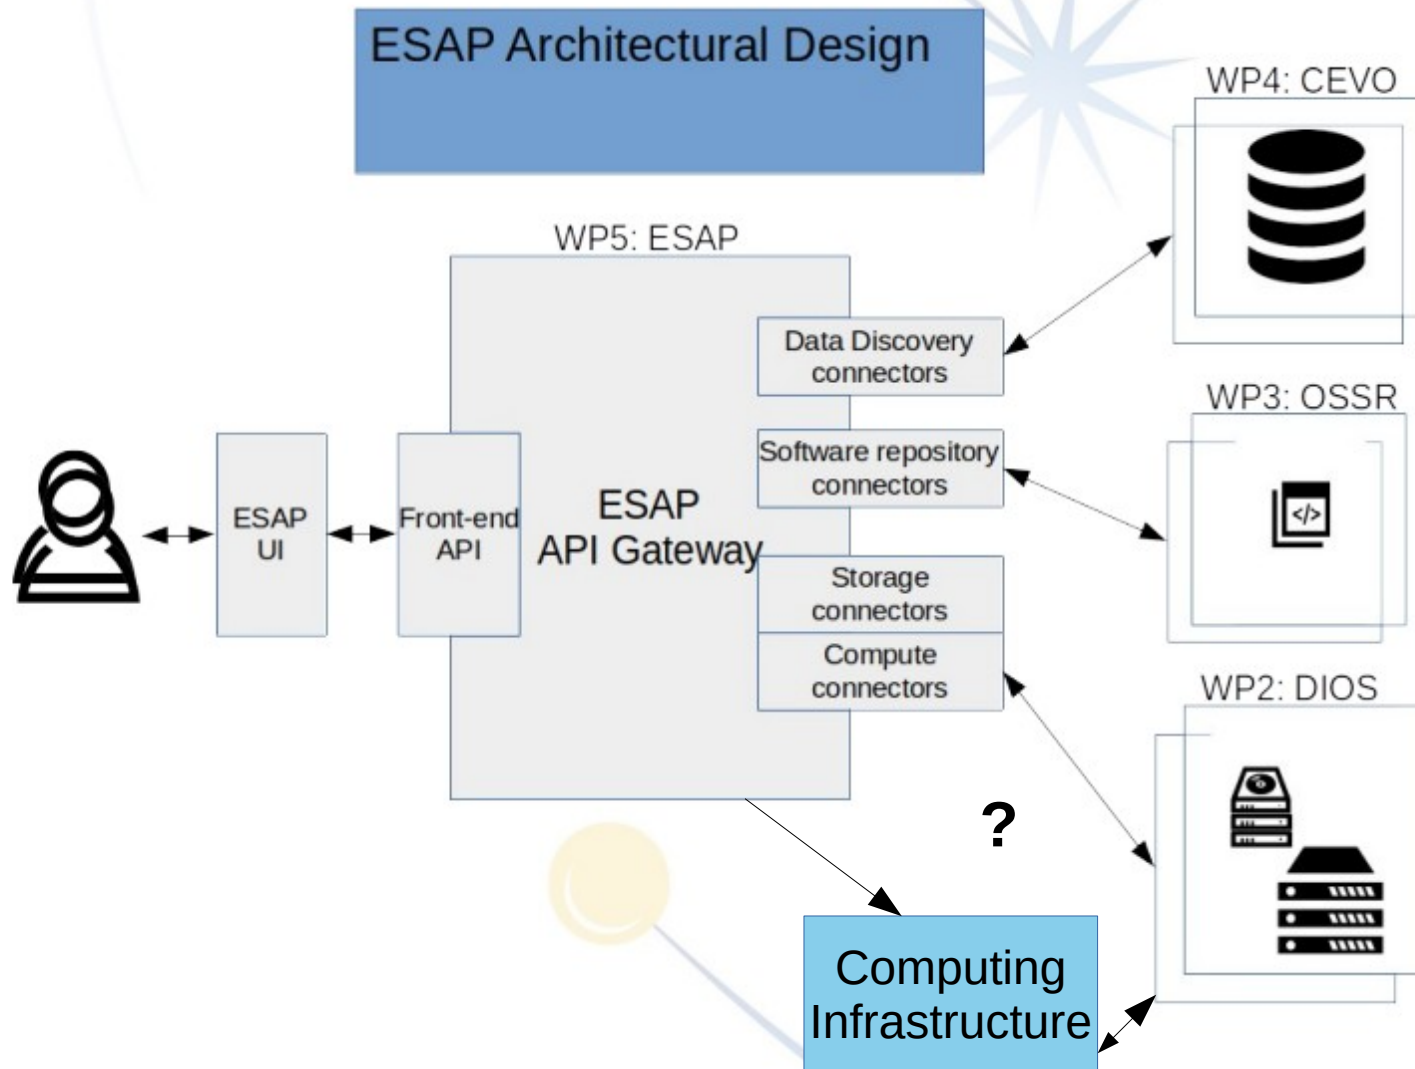

ESCAPE

European Science Cluster of Astronomy &
Particle physics ESFRI research Infrastructures

ESAP HPC&HTC integration discussion tips

Sara Bertocco

ESCAPE WP5 Progress Meeting

26-27 October 2020

General use case

user looks for data

user looks for software

user selects/config computing
resources/infrastructure

user run analysis
in the selected infrastructure

Workflow in case of HPC&HPC infrastructures exploiting

A blue curved line starts from the top left, arches over a blue starburst, and ends at the top right.

ESCAPE

European Science Cluster of Astronomy &
Particle physics ESFRI research Infrastructures

Thank you !