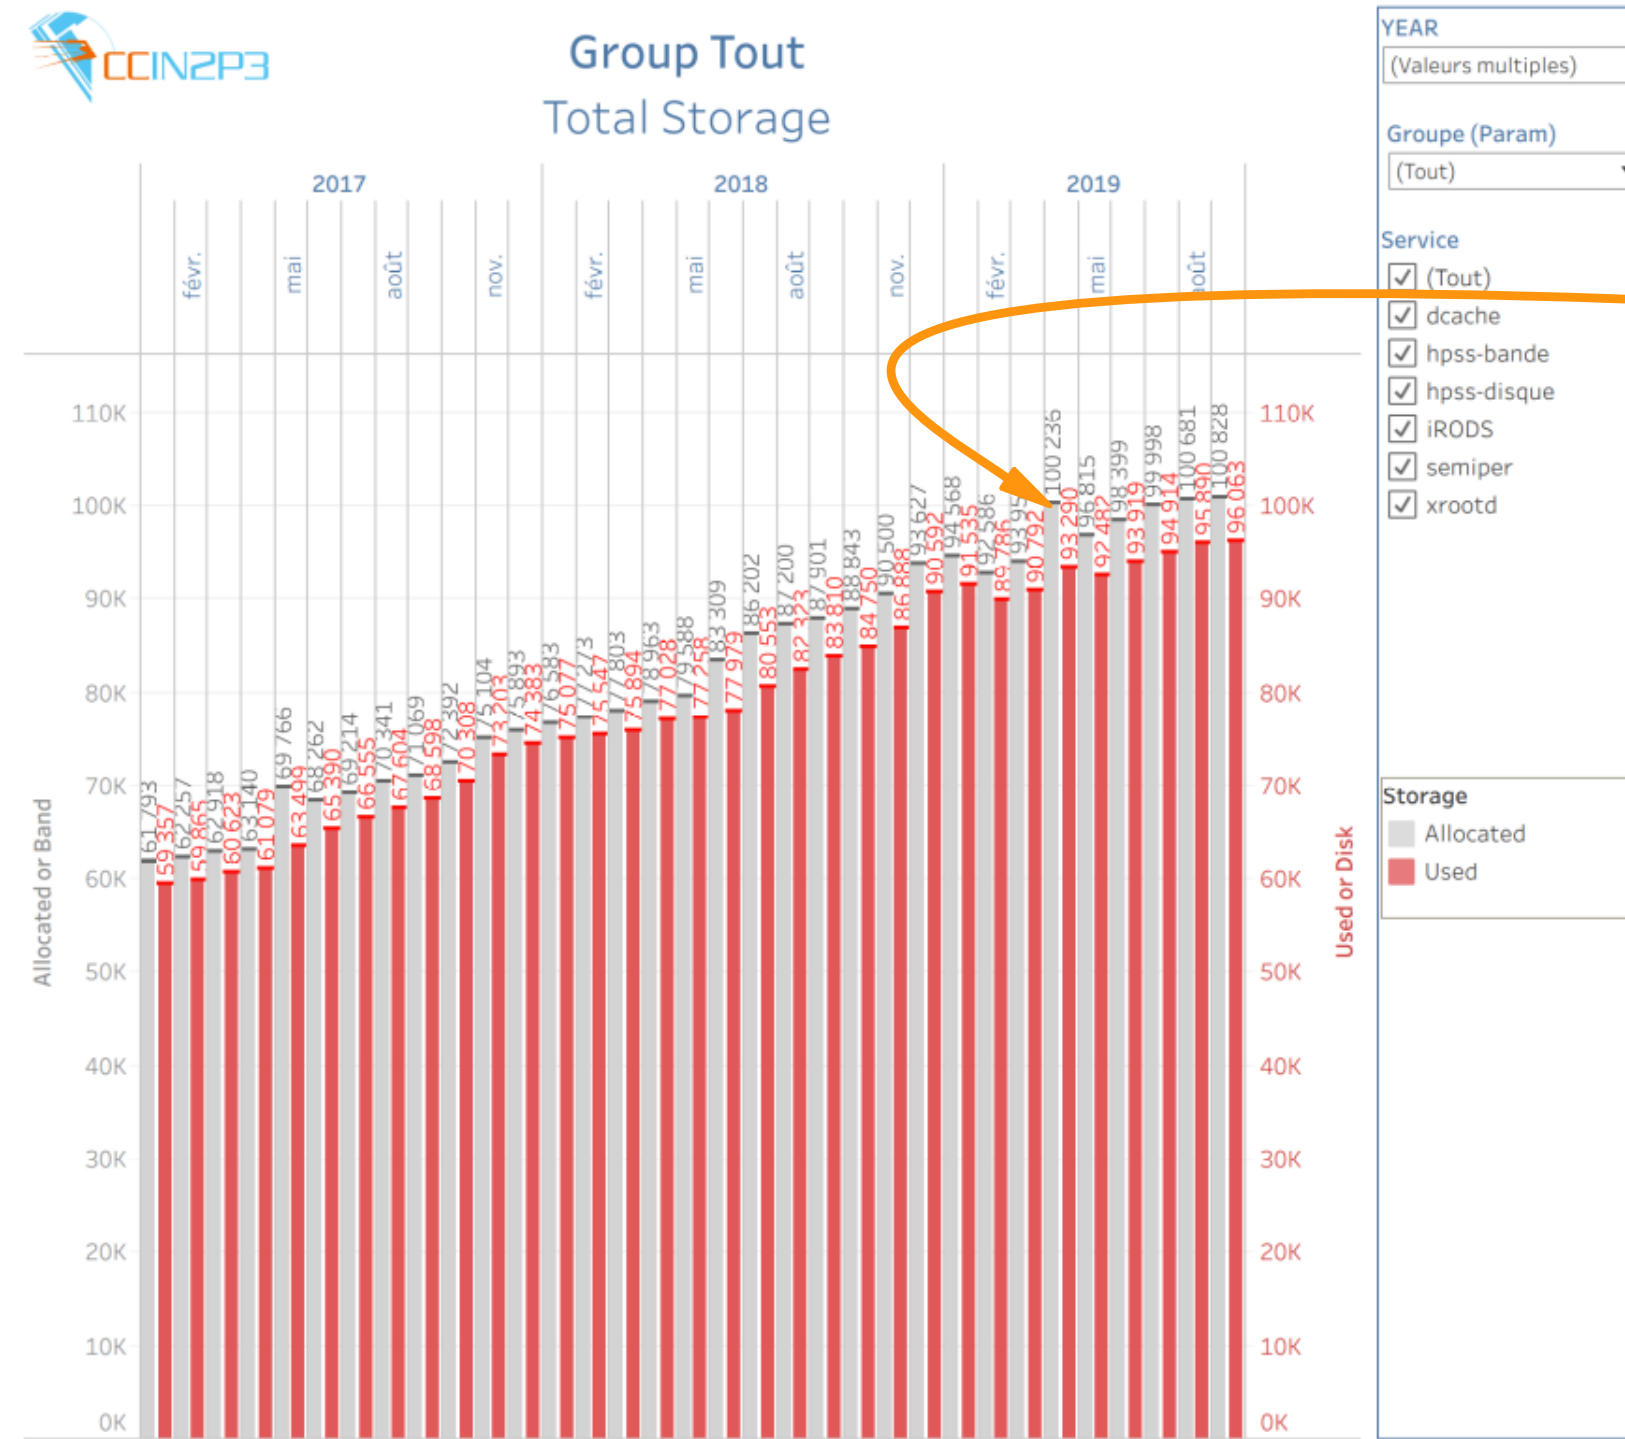

**Computing**

1000 servers, 40k threads, 440kHS06

**Storage**

Tapes : 70 PB  
HDDs : 30 PB

**Networks**

20 Gbps to Renater  
40 Gbps to CERN  
40 Gbps to LHCONE/WLCG

100 PB storage capacity reached in april