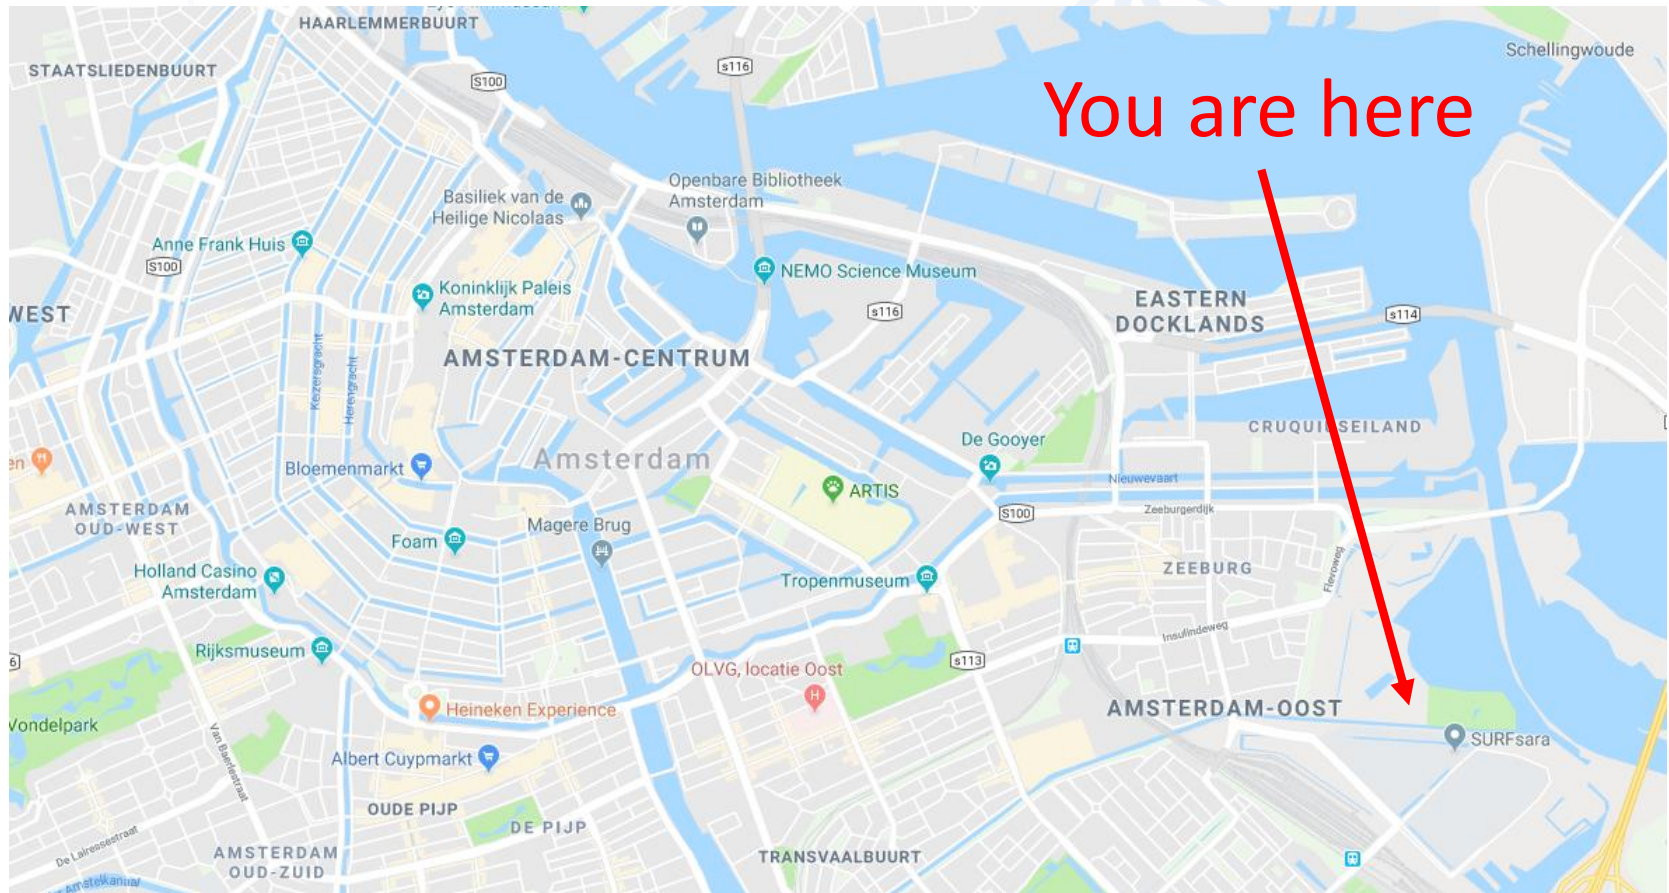

Welcome and Introduction

Ron Trompert

SURFsara, Amsterdam, The Netherlands

Amsterdam, 1 July 2019

Welcome @ SURFsara

Welcome @ SURFsara

- From Science Park station, Amsterdam Central station is only two stops away.
- Train runs 4 times every hour
- From Amsterdam Central station, take the train in the direction of Zwolle or Amersfoort Vathorst
- Usually they stop at platform 10

Welcome @ SURFsara

Welcome @ SURFsara

- Lots of attendance
- Last two weeks the number of registration increased from twenty something to 50
- Needed to do a bit of room juggling

Welcome @ SURFsara

- Two locations
 - SURFsara
 - Congress Centre

VK1/VK2

Eulerzaal

Welcome @ SURFsara

Welcome @ SURFsara

- Today is a bit complicated
- WP2 stays in this room
- WP5 goes to the Eulerzaal in the congress centre
- Return to this building at 15:00 for coffee and the joint WP2/WP5 session