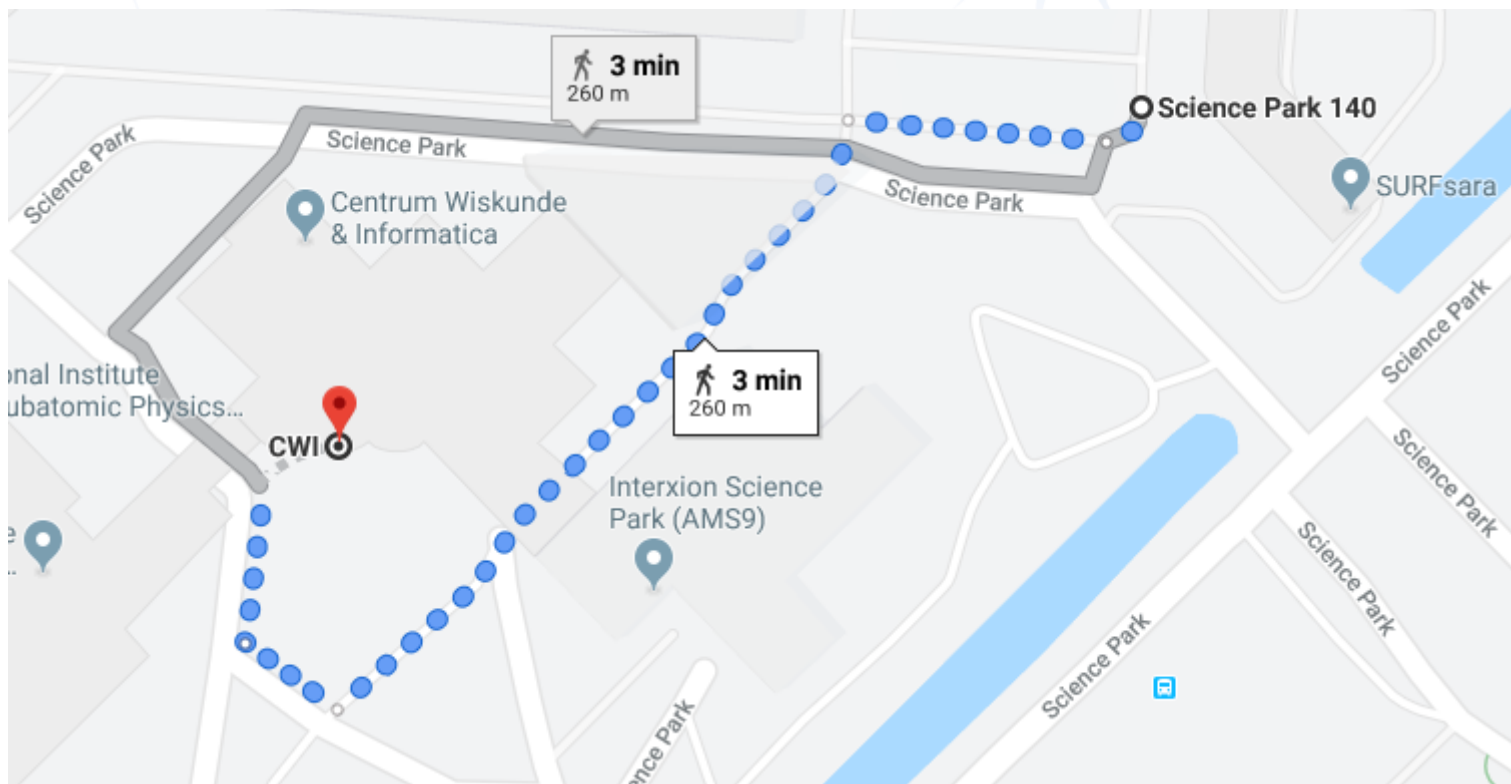

Welcome and Introduction

Ron Trompert

SURFsara, Amsterdam, The Netherlands

Amsterdam, 1 July 2019

Welcome @ SURFsara

Welcome @ SURFsara

- From Science Park station, Amsterdam Central station is only two stops away.
- Train runs 4 times every hour
- From Amsterdam Central station, take the train in the direction of Zwolle or Amersfoort Vathorst
- Usually they stop at platform 10

Welcome @ SURFsara

Welcome @ SURFsara

- Lots of attendance
- Last two weeks the number of registration increased from twenty something to 50
- Needed to do a bit of room juggling

Welcome @ SURFsara

- Two locations
 - SURFsara
 - Congress Centre

VK1/VK2

Eulerzaal

Welcome @ SURFsara

Welcome @ SURFsara

- Today is a bit complicated
- WP2 stays in this room
- WP5 goes to the Eulerzaal in the congress centre
- Return to this building at 15:00 for coffee and the joint WP2/WP5 session

Welcome @ SURFsara

- Tomorrow is easy with a joint session at the Eulerzaal at the congress centre
- Coffee, thee and lunch will be served there
- Wednesday morning WP2 will be in this building and WP5 has been banned once more to the Eulerzaal
- Wednesday afternoon and thursday morning there will be WP5 discussions on the deliverable D5.1 in VK1VK2 in this building