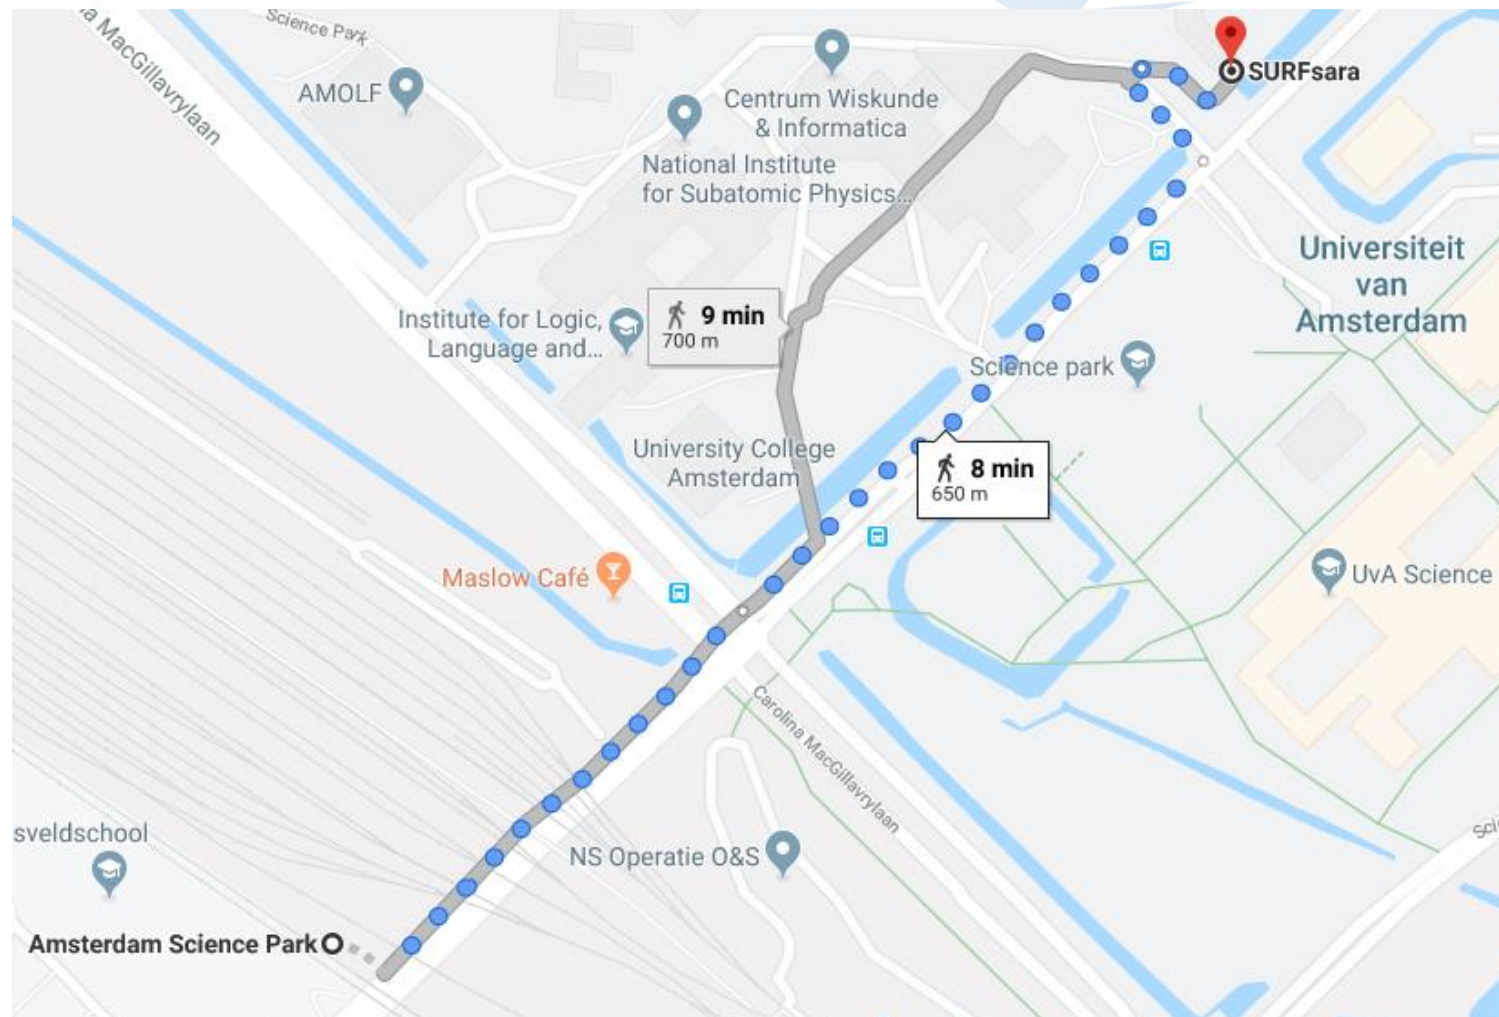

Welcome and Introduction

Ron Trompert

SURFsara, Amsterdam, The Netherlands

Amsterdam, 1 July 2019

Welcome @ SURFsara

Welcome @ SURFsara

- From Science Park station, Amsterdam Central station is only two stops away.
- Train runs 4 times every hour
- From Amsterdam Central station, take the train in the direction of Zwolle or Amersfoort Vathorst
- Usually they stop at platform 10

Welcome @ SURFsara

Welcome @ SURFsara

- Lots of attendance
- Last two weeks the number of registration increased from twenty something to 50
- Needed to do a bit of room juggling

Welcome @ SURFsara

- Two locations
 - SURFsara
 - Congress Centre

VK1/VK2

Eulerzaal

Welcome @ SURFsara

Welcome @ SURFsara

- Today is a bit complicated
- WP2 stays in this room
- WP5 goes to the Eulerzaal in the congress centre
- Return to this building at 15:00 for coffee and the joint WP2/WP5 session

Welcome @ SURFsara

- Tomorrow is easy with a joint session at the Eulerzaal at the congress centre
- Coffee, thee and lunch will be served there
- Wednesday morning WP2 will be in this building and WP5 has been banned once more to the Eulerzaal
- Wednesday afternoon and thursday morning there will be WP5 discussions on the deliverable D5.1 in VK1VK2 in this building