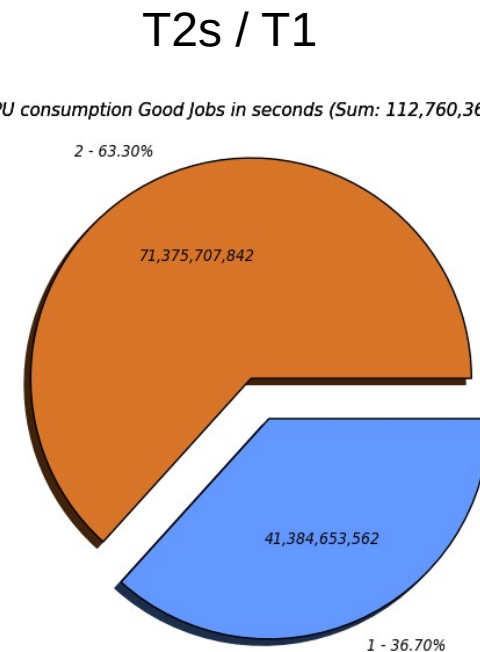

1 - 28.20% (139,096,462,306)
 12 - 0.23% (1,117,504,861)
 32 - 0.08% (412,831,627)
 20 - 0.00% (0.00)

16 - 1.90% (9,386,859,554)
 48 - 0.22% (1,062,153,229)
 40 - 0.03% (167,554,489)

4 - 0.29% (1,400,000,000)
 72 - 0.12% (580,000,000)
 64 - 0.00% (100,000,000)
 8 - 75.19% (53,667,807,381)

1 - 23.24% (16,590,395,600)

12 - 1.57% (1,117,504,861)

Last period: 73.5%

Last period: 82.7%

CPU in French cloud

CPU consumption Good Jobs in seconds (Sum: 71,375,707,842)

CPU consumption Good Jobs in seconds (Sum: 112,760,361,404)

2 - 63.30% (71,375,707,842) 1 - 36.70% (41,384,653,562)

Last period: TOKYO 22.7%

T2s last period 59.9%

SAM tests

Site Availability using ATLAS_CRITICAL

From 2019/02/08 to 2019/03/29

ASAP metric

Status of ASAP analy