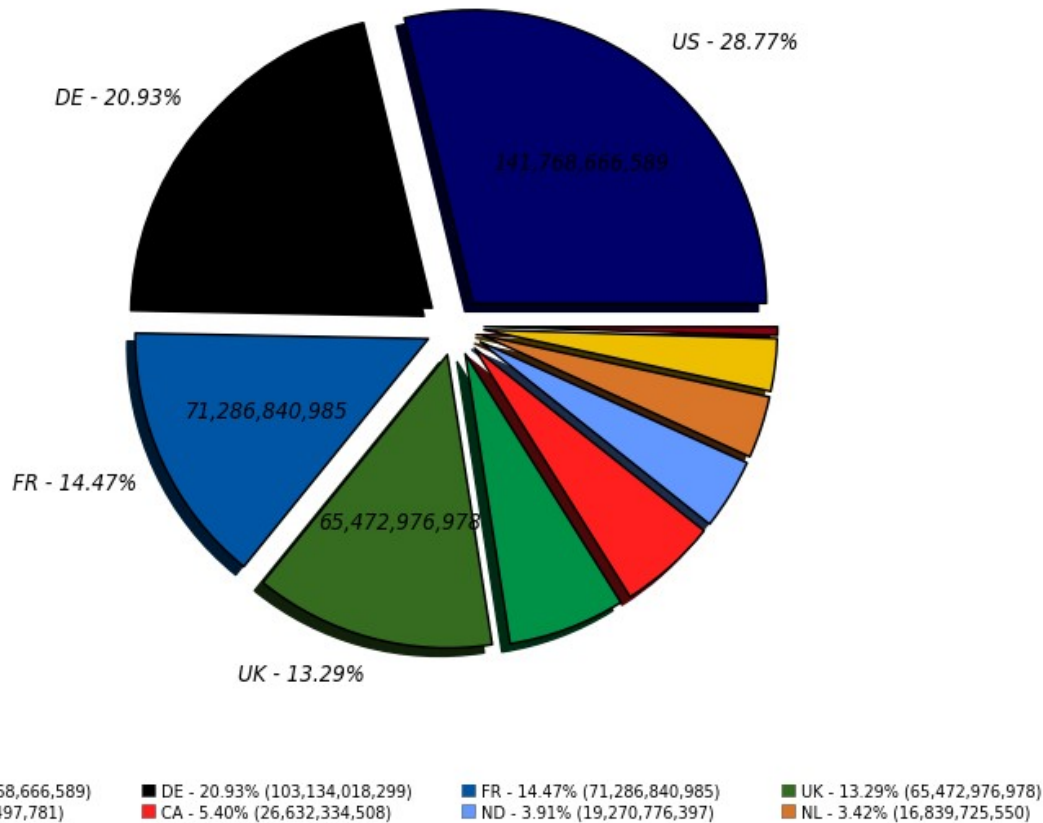

CPU by processing clouds

CPU consumption Good Jobs in seconds (Sum: 492,804,277,214)