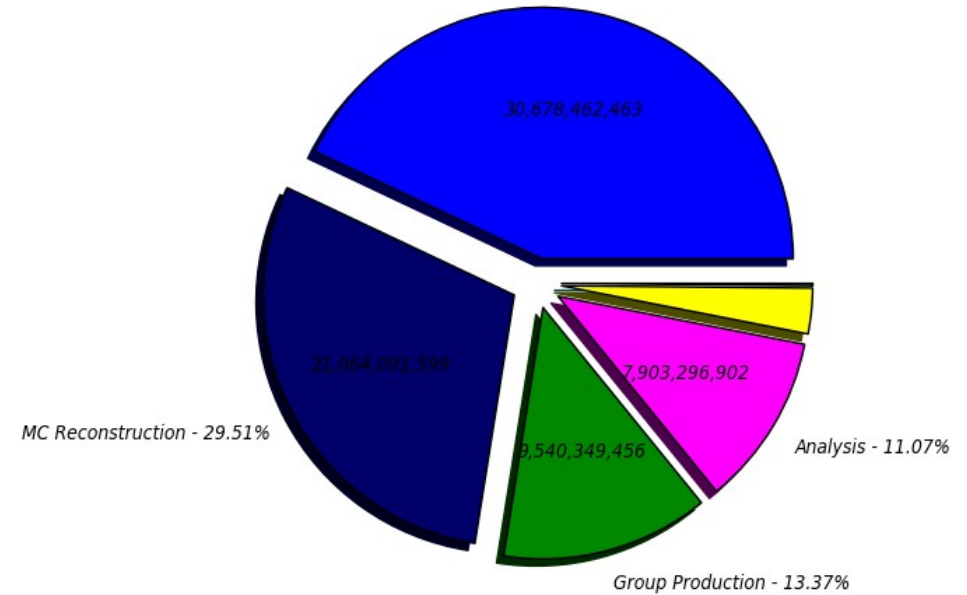

Last period 12.9%

CPU by activities

All T2s

CPU consumption Good Jobs in seconds (Sum: 493,301,452,954)
MC Simulation - 46.28%

FR T2s

CPU consumption Good Jobs in seconds (Sum: 71,375,707,842)
MC Simulation - 42.98%