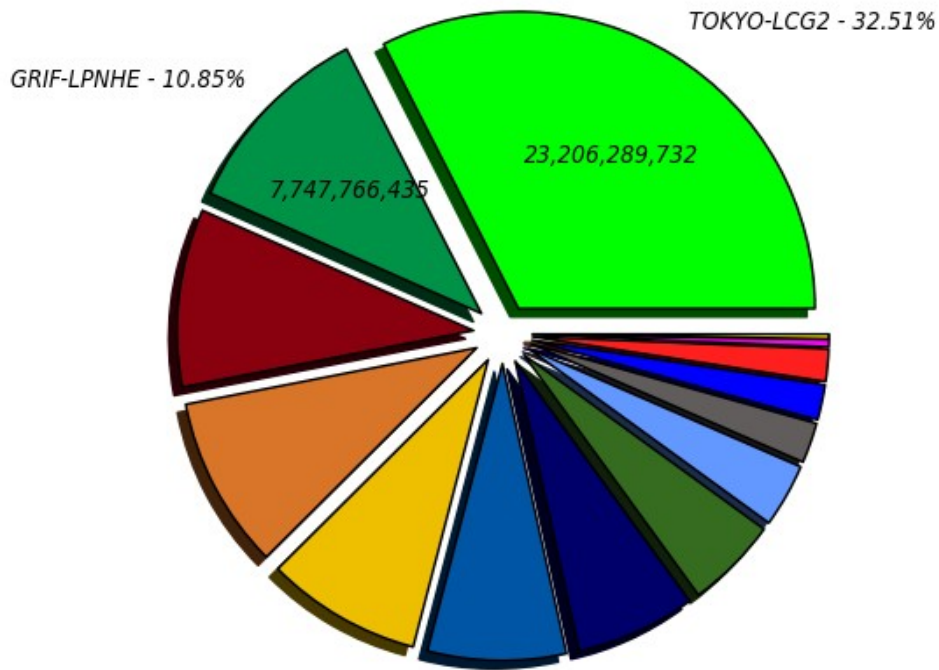

1 - 28.20% (139,096,462,306)
 12 - 0.23% (1,117,504,861)
 32 - 0.08% (412,831,627)
 20 - 0.00% (0.00)

16 - 1.90% (9,386,859,554)
 48 - 0.22% (1,062,153,229)
 40 - 0.03% (167,554,489)

4 - 0.29% (1,400,000,000)
 72 - 0.12% (580,000,000)
 64 - 0.00% (100,000,000)
 8 - 75.19% (53,667,807,381)

1 - 23.24% (16,590,395,600)

12 - 1.57% (1,117,504,861)

Last period: 73.5%

Last period: 82.7%

CPU in French cloud

CPU consumption Good Jobs in seconds (Sum: 71,375,707,842)

CPU consumption Good Jobs in seconds (Sum: 112,760,361,404)

2 - 63.30% (71,375,707,842) 1 - 36.70% (41,384,653,562)

Last period: TOKYO 22.7%

T2s last period 59.9%

SAM tests

Site Availability using ATLAS_CRITICAL

From 2019/02/08 to 2019/03/29

ASAP metric

Status of ASAP analy