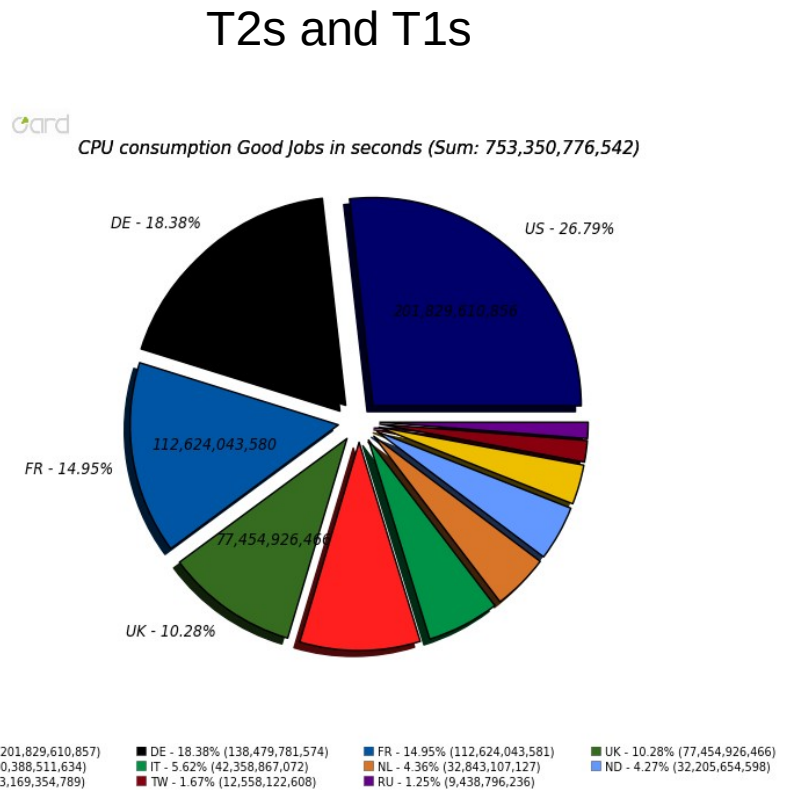

T2 activities report

Emmanuel Le Guirriec (CPPM)

CAF meeting

February 8th – April 1st

CPU by processing clouds

CPU consumption Good Jobs in seconds (Sum: 492,804,277,214)

T2s only
Last period 11.8%

CPU consumption Good Jobs in seconds (Sum: 753,350,776,542)

Last period 12.9%

CPU by activities

All T2s

CPU consumption Good Jobs in seconds (Sum: 493,301,452,954)
MC Simulation - 46.28%

FR T2s

CPU consumption Good Jobs in seconds (Sum: 71,375,707,842)
MC Simulation - 42.98%