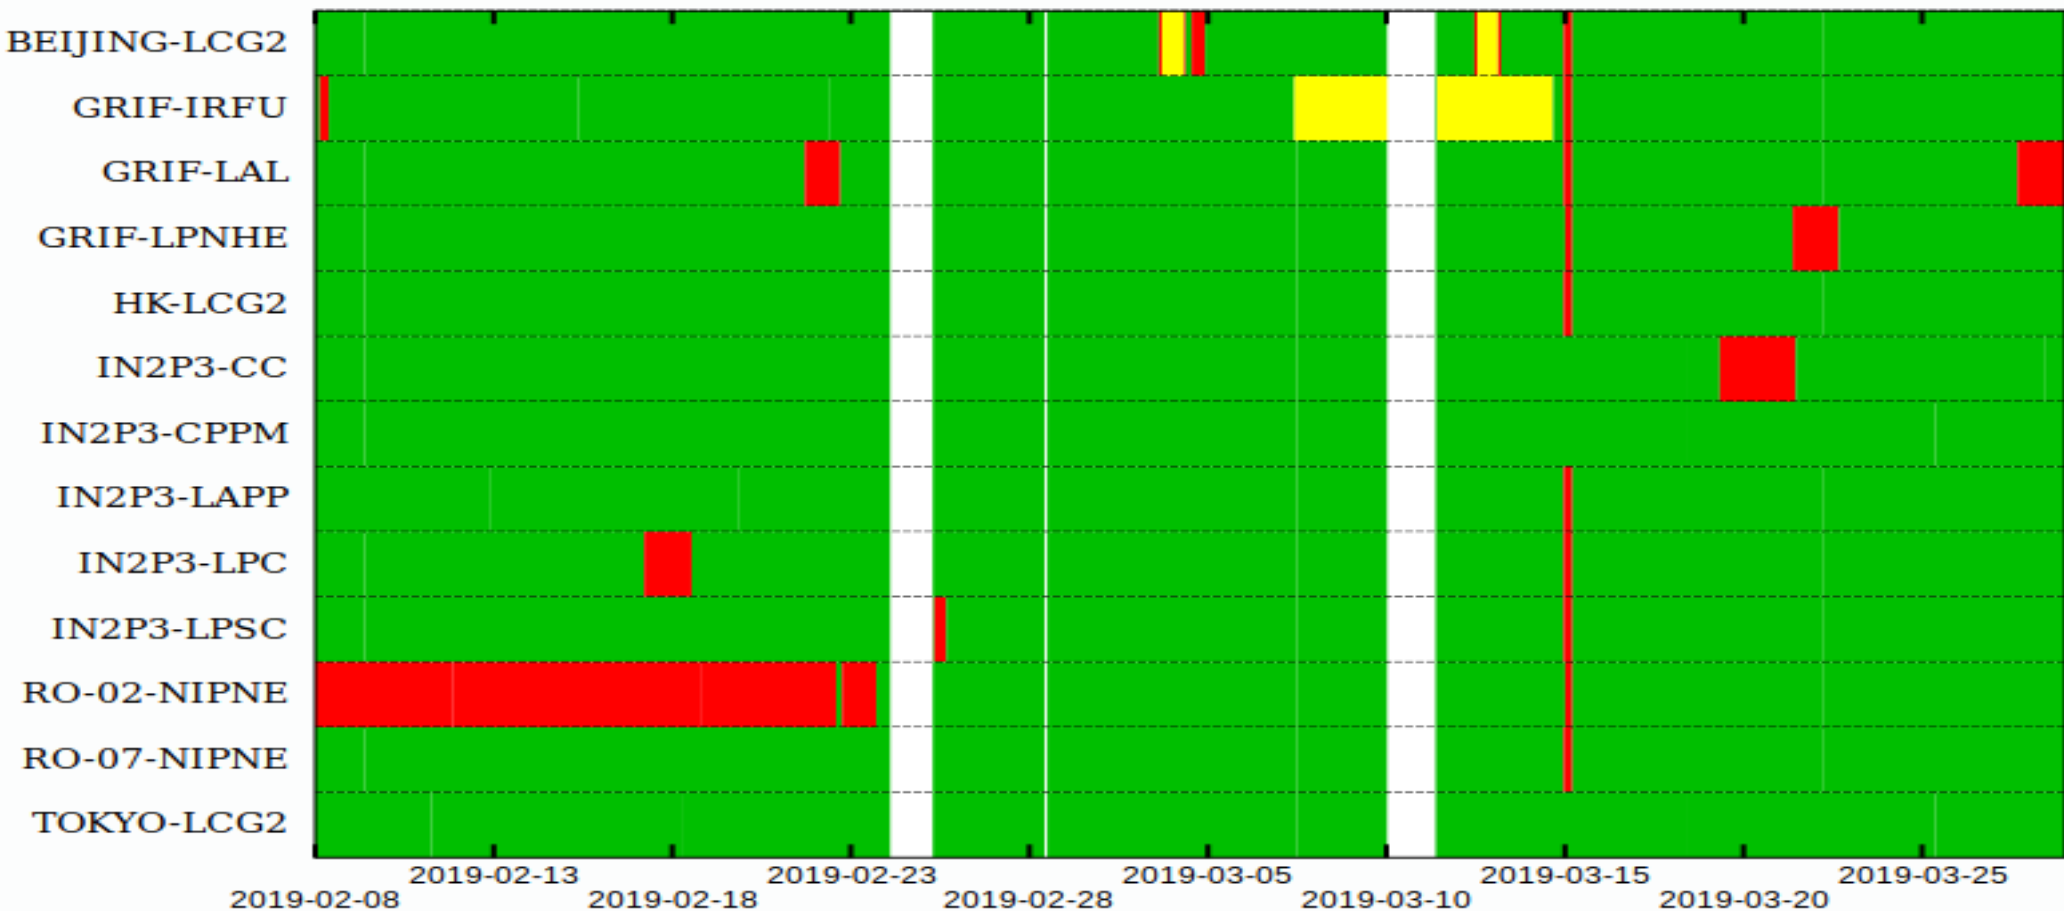

ASAP metric

Status of ASAP analy

1176 Hours from 2019-02-08 00:00 to 2019-03-29 00:00

- Site not available
- whole time in scheduled downtime
- Site available