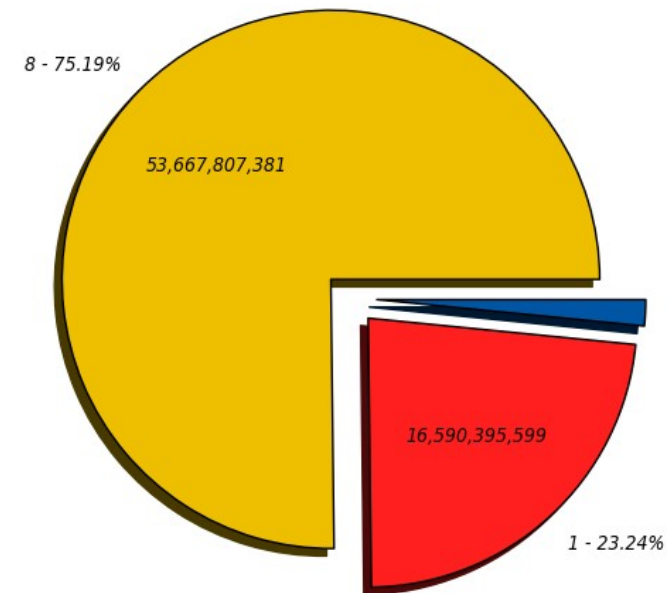

All T2s

CPU consumption Good Jobs in seconds (Sum: 493,301,452,954)

FR T2s

CPU consumption Good Jobs in seconds (Sum: 71,375,707,842)

8 - 68.59% (338,356,895,914)
 24 - 0.24% (1,182,864,112)
 14 - 0.10% (492,438,978)
 136 - 0.00% (0.00)

1 - 28.20% (139,096,462,306)
 12 - 0.23% (1,117,504,861)
 32 - 0.08% (412,831,627)
 20 - 0.00% (0.00)

16 - 1.90% (9,386,859,554)
 48 - 0.22% (1,062,153,229)
 40 - 0.03% (167,554,489)

4 - 0.29% (1,400,000,000)
 72 - 0.12% (580,000,000)
 64 - 0.00% (100,000,000)
 8 - 75.19% (53,667,807,381)