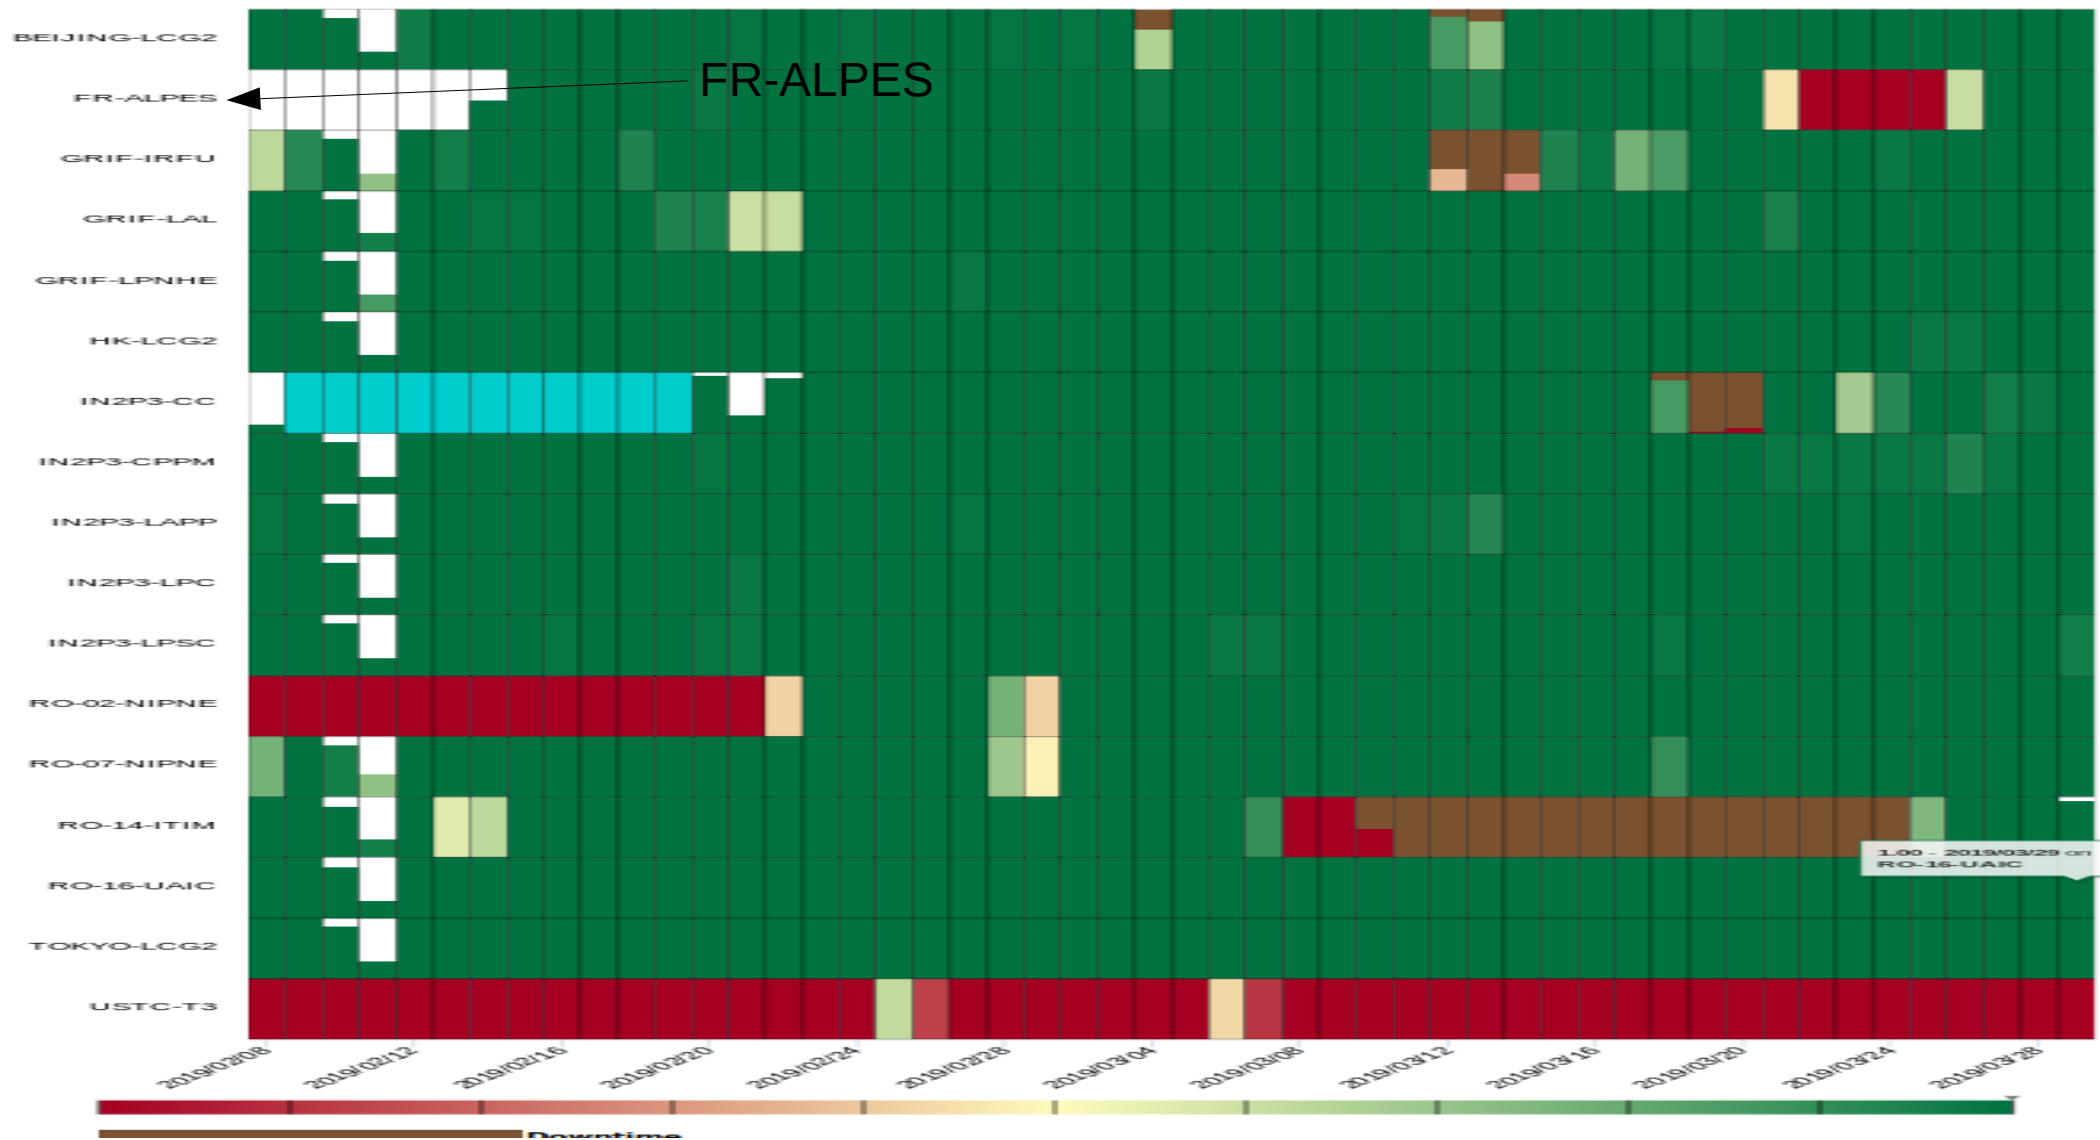

2 - 63.30% (71,375,707,842) 1 - 36.70% (41,384,653,562)

Last period: TOKYO 22.7%

T2s last period 59.9%

SAM tests

Site Availability using ATLAS_CRITICAL

From 2019/02/08 to 2019/03/29

ASAP metric

Status of ASAP analy