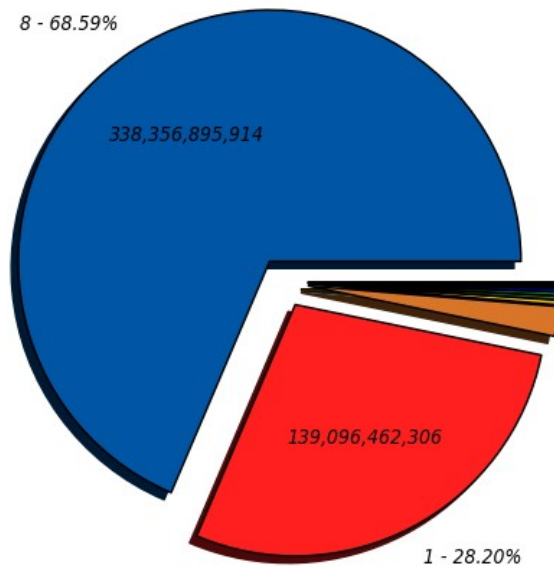

All T2s

CPU consumption Good Jobs in seconds (Sum: 493,301,452,954)

FR T2s

CPU consumption Good Jobs in seconds (Sum: 71,375,707,842)

8 - 68.59% (338,356,895,914)
 24 - 0.24% (1,182,864,112)
 14 - 0.10% (492,438,978)
 136 - 0.00% (0.00)

1 - 28.20% (139,096,462,306)
 12 - 0.23% (1,117,504,861)
 32 - 0.08% (412,831,627)
 20 - 0.00% (0.00)

16 - 1.90% (9,386,859,554)
 48 - 0.22% (1,062,153,229)
 40 - 0.03% (167,554,489)

4 - 0.29% (1,400,000,000)
 72 - 0.12% (580,000,000)
 64 - 0.00% (100,000,000)
 8 - 75.19% (53,667,807,381)