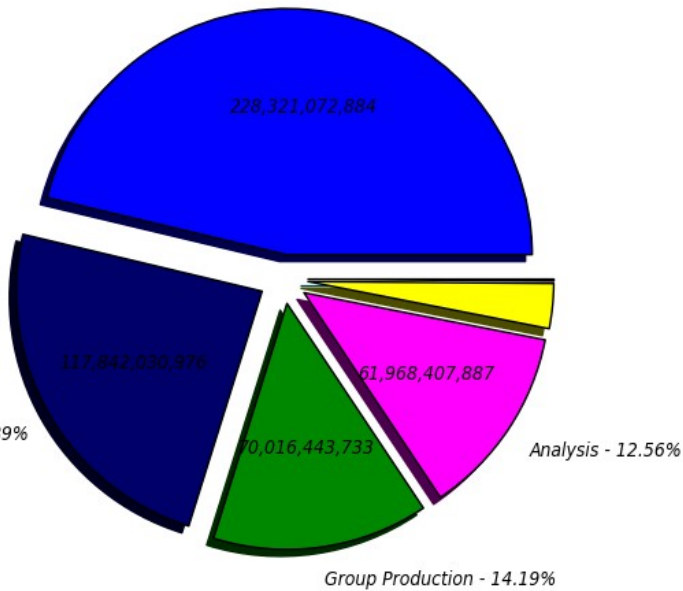

T2 activities report

Emmanuel Le Guirriec (CPPM)

CAF meeting

February 8th – April 1st

CPU by processing clouds

CPU consumption Good Jobs in seconds (Sum: 492,804,277,214)

T2s only
Last period 11.8%

CPU consumption Good Jobs in seconds (Sum: 753,350,776,542)

Last period 12.9%

CPU by activities

All T2s

CPU consumption Good Jobs in seconds (Sum: 493,301,452,954)
MC Simulation - 46.28%

FR T2s

CPU consumption Good Jobs in seconds (Sum: 71,375,707,842)
MC Simulation - 42.98%