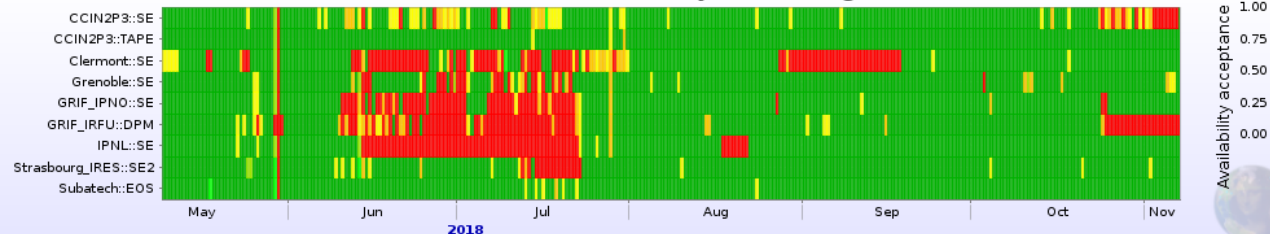

- Problèmes tests stockage en août résolus

- Accounting CCIPL intégré
- Pledges 2019
 - 4500 → 8500 HS06
 - Stockage constant
- Centos7
 - Chaîne vbox → ARC-CE → HTCondor → workers
 - Mise à mort de SL6 presque terminée
- Recalcul demandé pour août

Total CPU time for ALICE jobs

● CCIN2P3 ● CCIN2P3_2 ● Clermont ● Grenoble ● GRIF_IPNO_HTC ● GRIF_IRFU_ARC ● IPNL ● Strasbourg_IRES ● Subatech ● Subatech_C7

Subatech_CGIRL

Disponibilité stockage

AliEn SEs availability for reading

AliEn SEs availability for writing

Statistics

Link name	Data		Individual results of reading tests			Overall
	Starts	Ends	Successful	Failed	Success ratio	Availability
CCIN2P3::SE	09 May 2018 15:02	07 Nov 2018 14:19	4330	29	99.33%	99.41%
CCIN2P3::TAPE	09 May 2018 15:02	07 Nov 2018 14:22	4344	14	99.68%	99.73%
Clermont::SE	09 May 2018 15:04	07 Nov 2018 14:17	4135	219	94.97%	95.24%
Grenoble::SE	09 May 2018 15:06	07 Nov 2018 14:24	4339	15	99.66%	99.68%
GRIF_IPNO::SE	09 May 2018 15:07	07 Nov 2018 14:22	4319	37	99.15%	99.18%
GRIF_IRFU::DPM	09 May 2018 15:07	07 Nov 2018 14:21	4263	88	97.98%	98.03%
IPNL::SE	09 May 2018 15:09	07 Nov 2018 14:20	4250	106	97.57%	97.58%
Strasbourg_IRES::SE2	09 May 2018 15:21	07 Nov 2018 14:34	4330	17	99.61%	99.61%
Subatech::EOS	09 May 2018 15:22	07 Nov 2018 14:29	4252	112	97.43%	97.58%