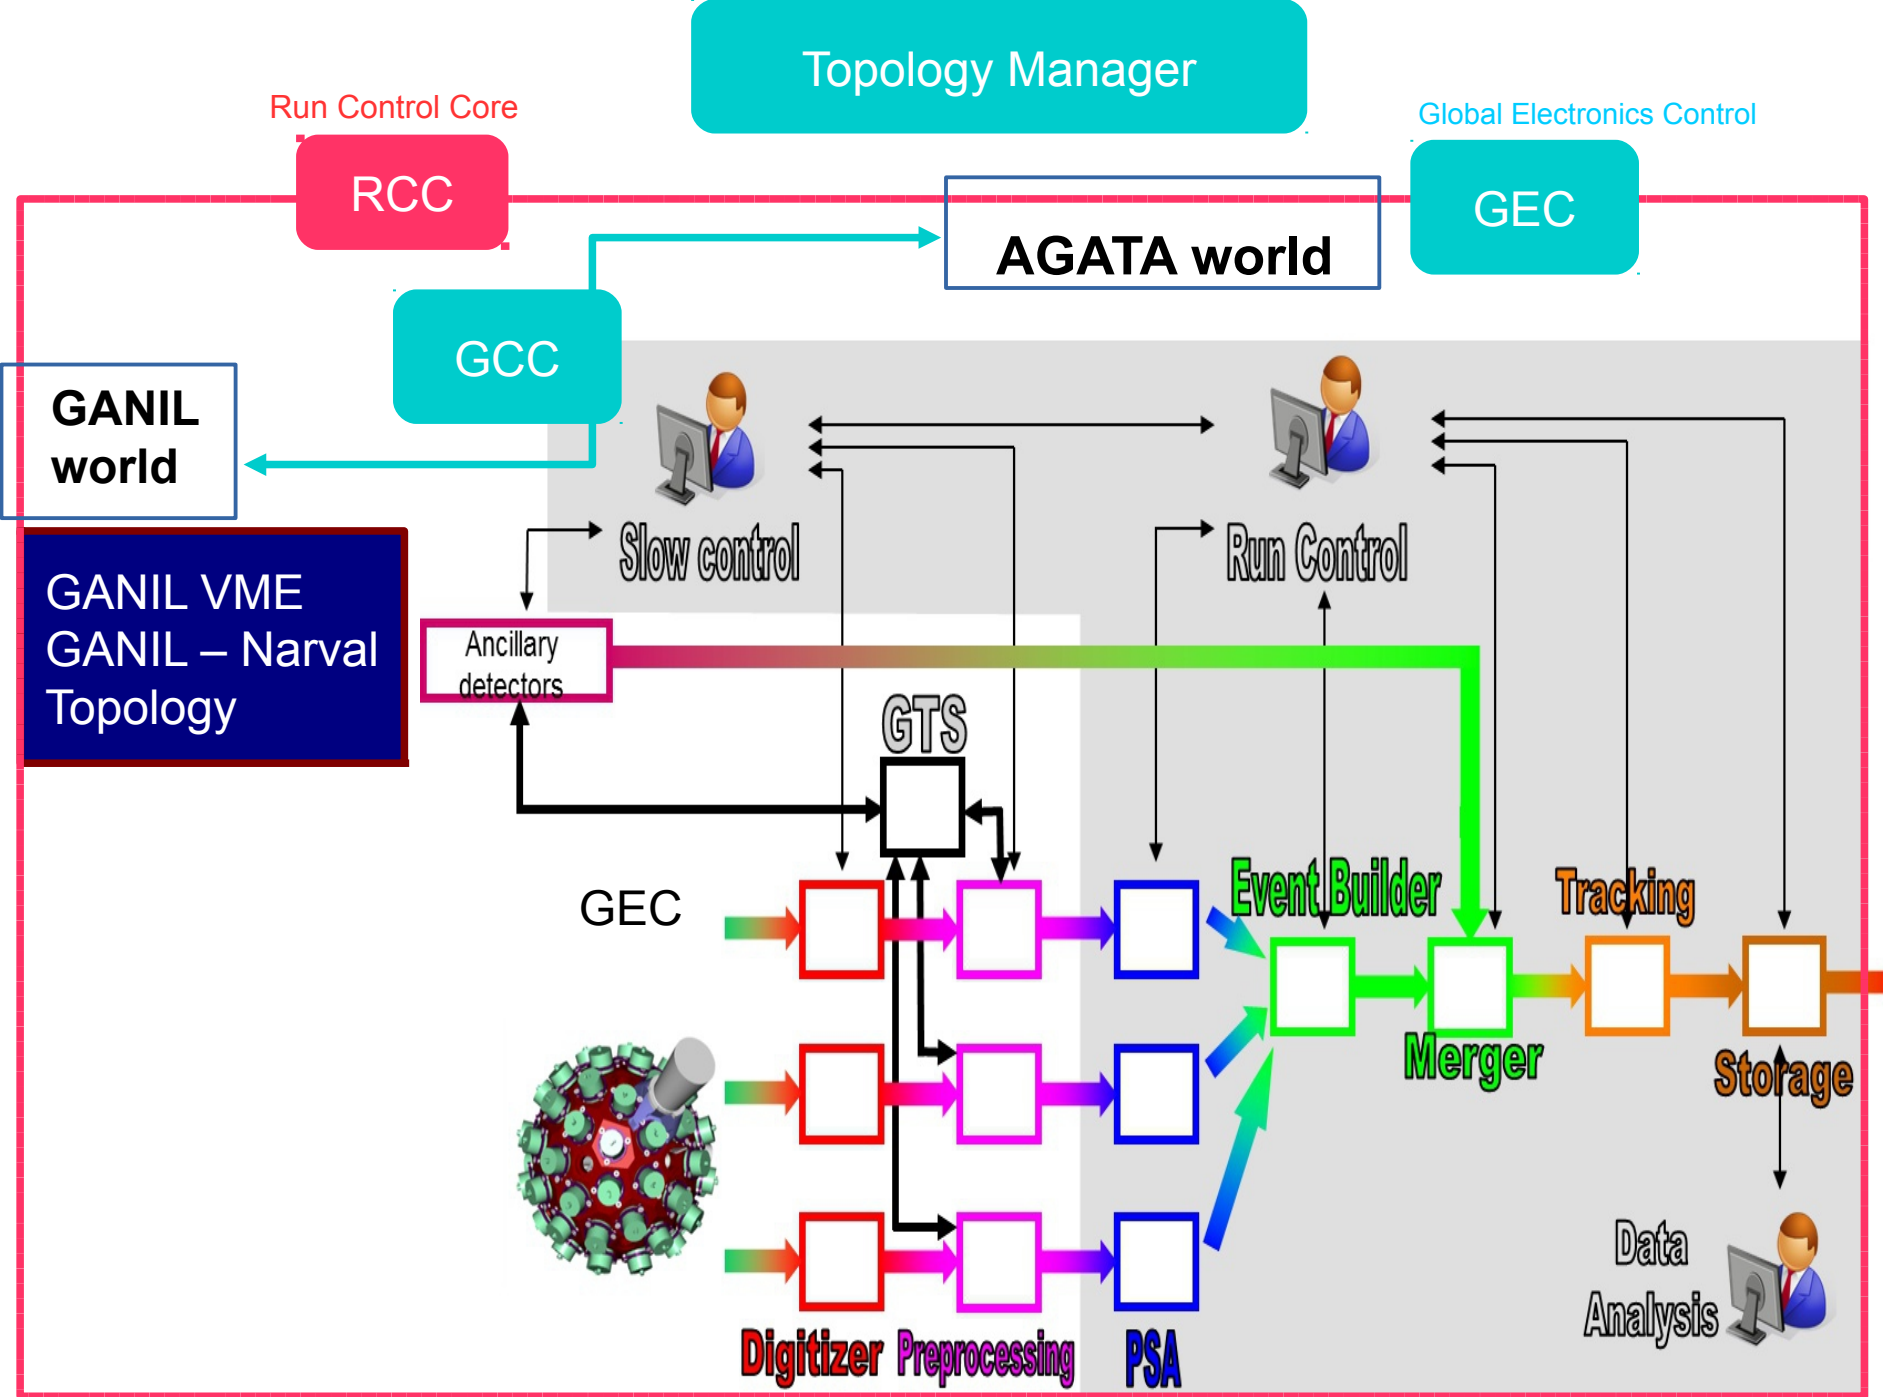

## Data Flow and Data Analysis WG

Slow control &-  
&FEE Monitoring

E. Legay

Hard/Software  
&DAQ support

X. Grave  
G. Lallaire

Data Analysis  
&Tracking

A. Lopez-Martens  
O. Stézowski

Data distribution  
&Re-processing

### 2 Plenary sessions

Data analysis & Tracking, Data distribution & re-processing

Data Flow combined with the Front-End Electronics on Friday

Parallel session

WG meeting on Thursday

Amel KORICHI

# Today's menu :

Data analysis : lessons learned and recent developements

Marco Sicilliano and Olivier Stézowski

Data re-proceesing and storage

Jémérie Dudouet

Tracking codes developements/improvments and deficiencies