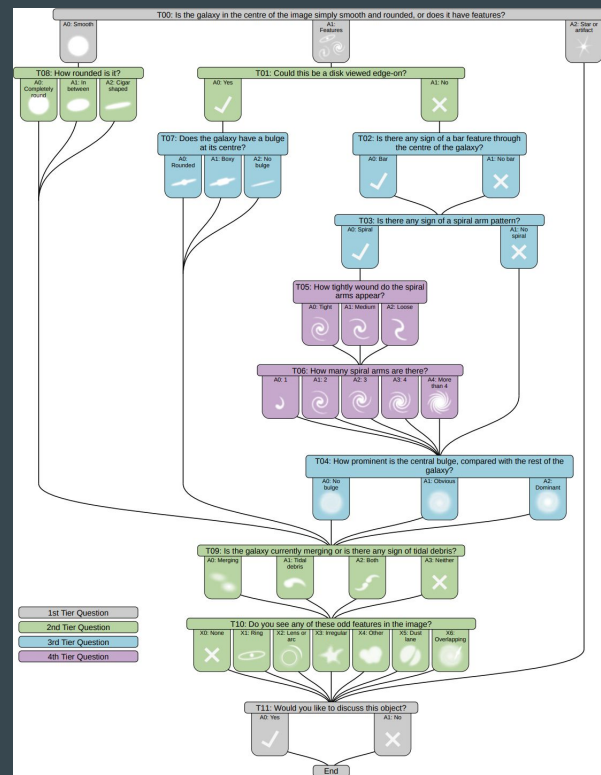

Citizen Science: GAMA-KiDS Galaxy Zoo

- ~50,000 KiDS images of GAMA galaxies
- ~24,000 users → 2M classifications → 10M clicks
- V. detailed galaxy morphs → science / ML / sims

Citizen Science: GAMA-KiDS Galaxy Zoo

- ~50,000 KiDS images of GAMA galaxies
- ~24,000 users → 2M classifications → 10M clicks
- V. detailed galaxy morphs → science / ML / sims