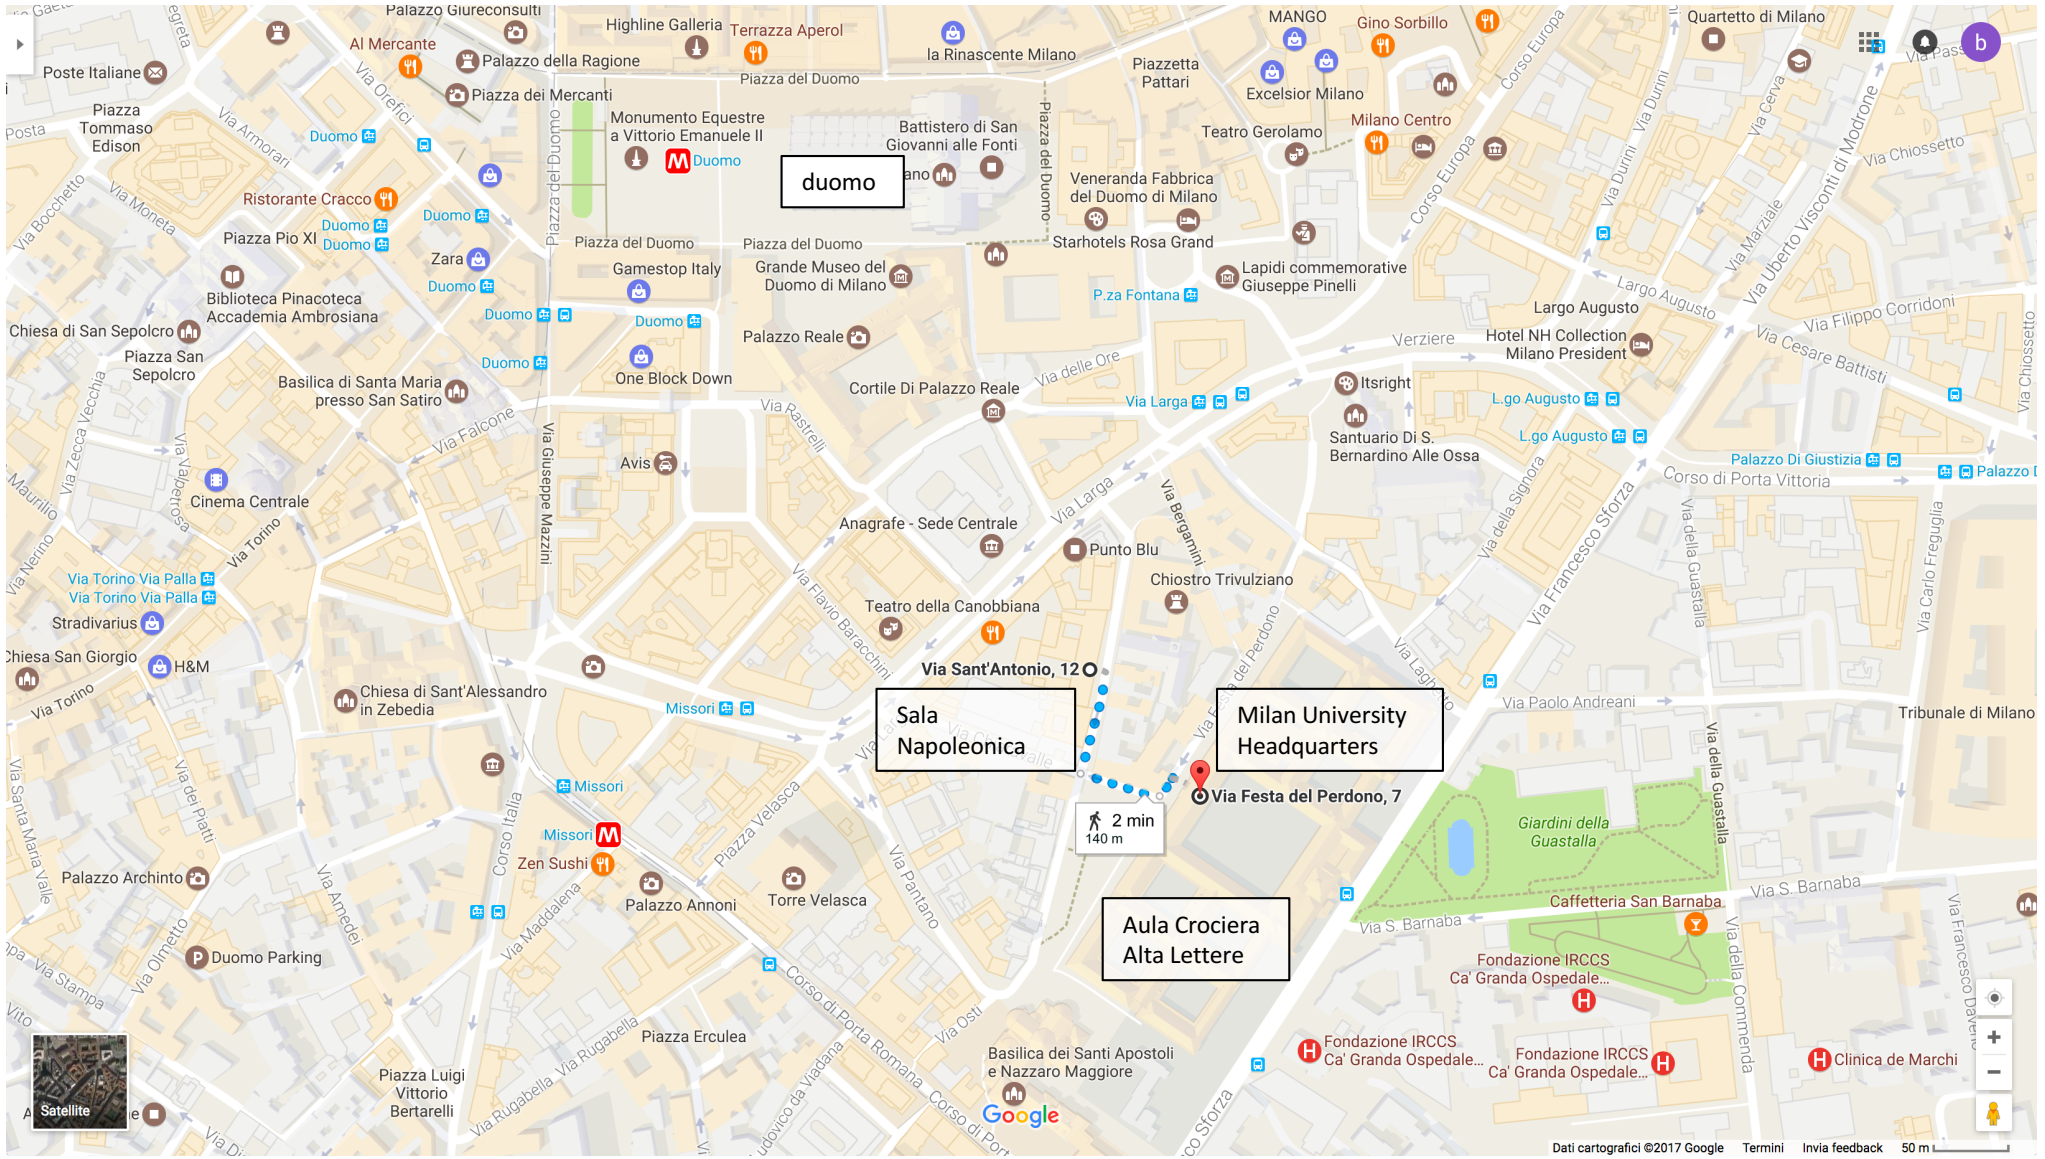

Hotel Aspromonte

Physics dept.

Hotel Città Studi

Res. Argonne Park Milano

duomo

Milan University Headquarters

San'Antonio, 12

duomo

Sala  
Napoleonica

Milan University  
Headquarters

Aula Crociera  
Alta Lettere

2 min  
140 m