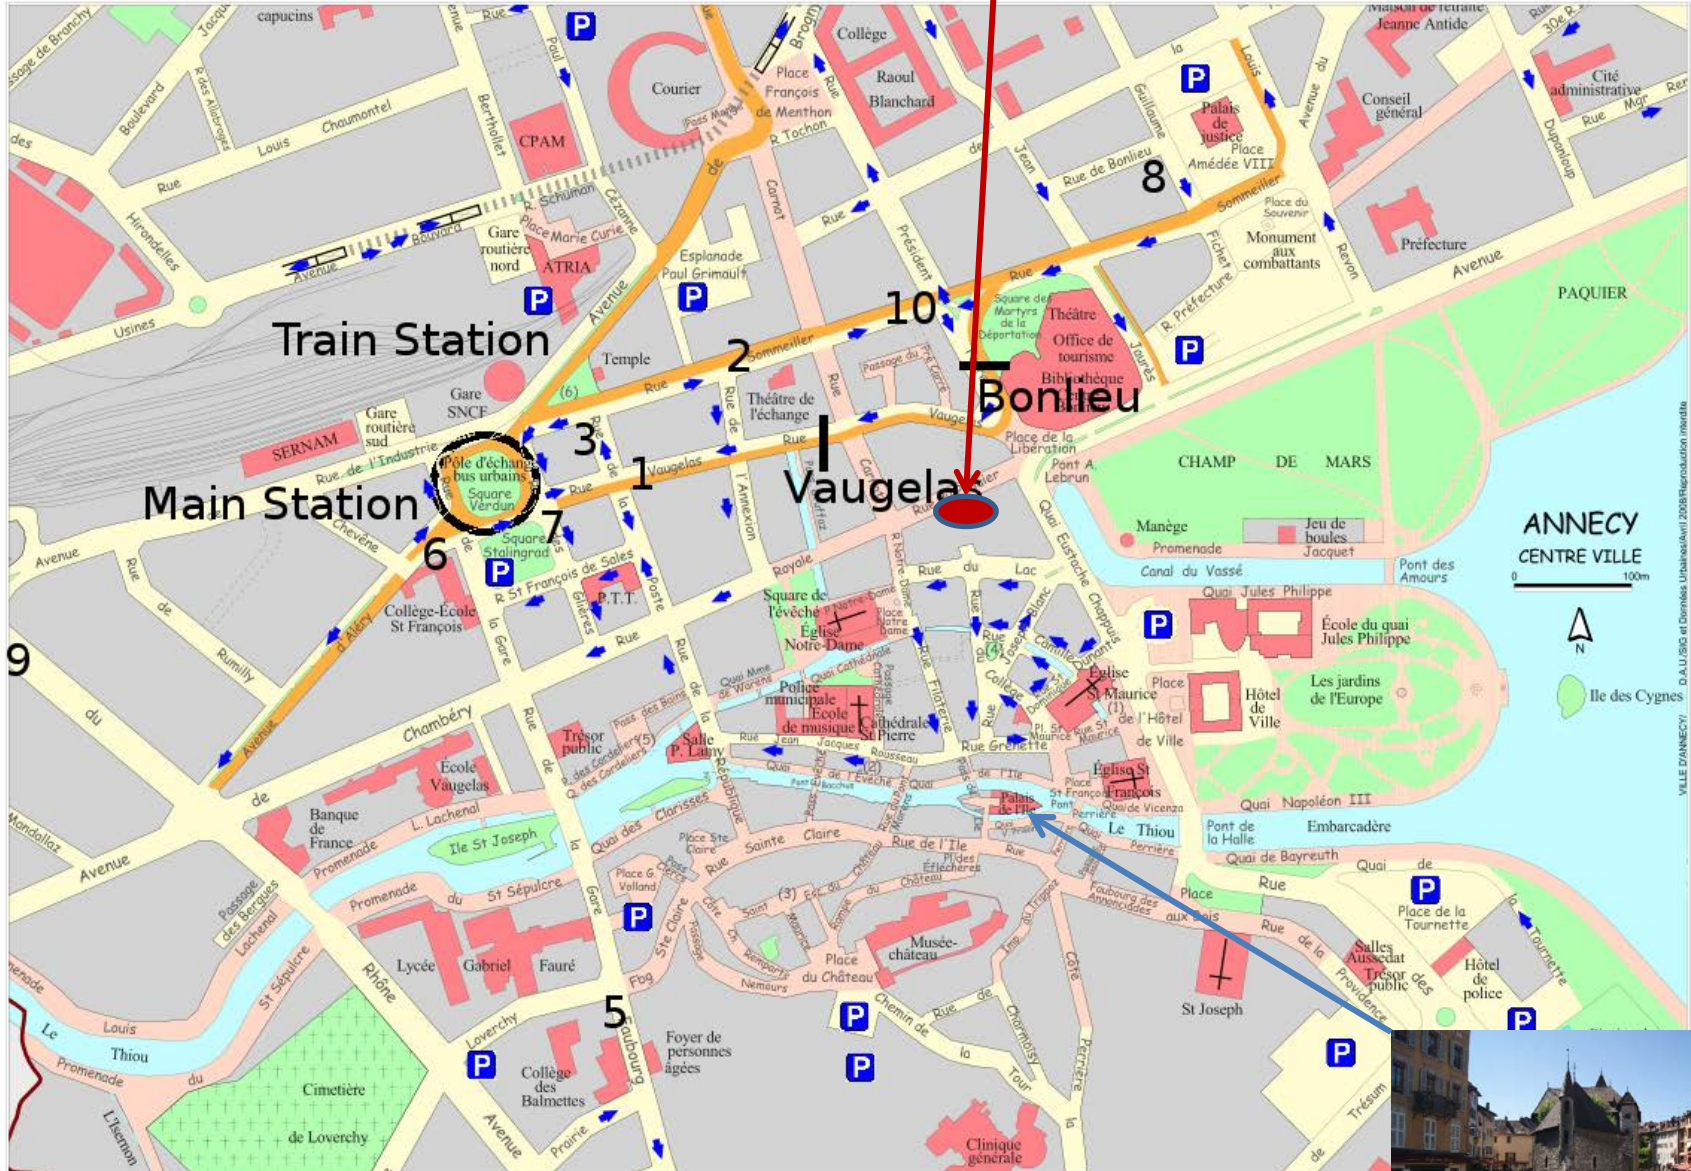

Restaurant L'Etage

Numbers = Hotel numbers given in the accomodation list

Palais de l'Isle