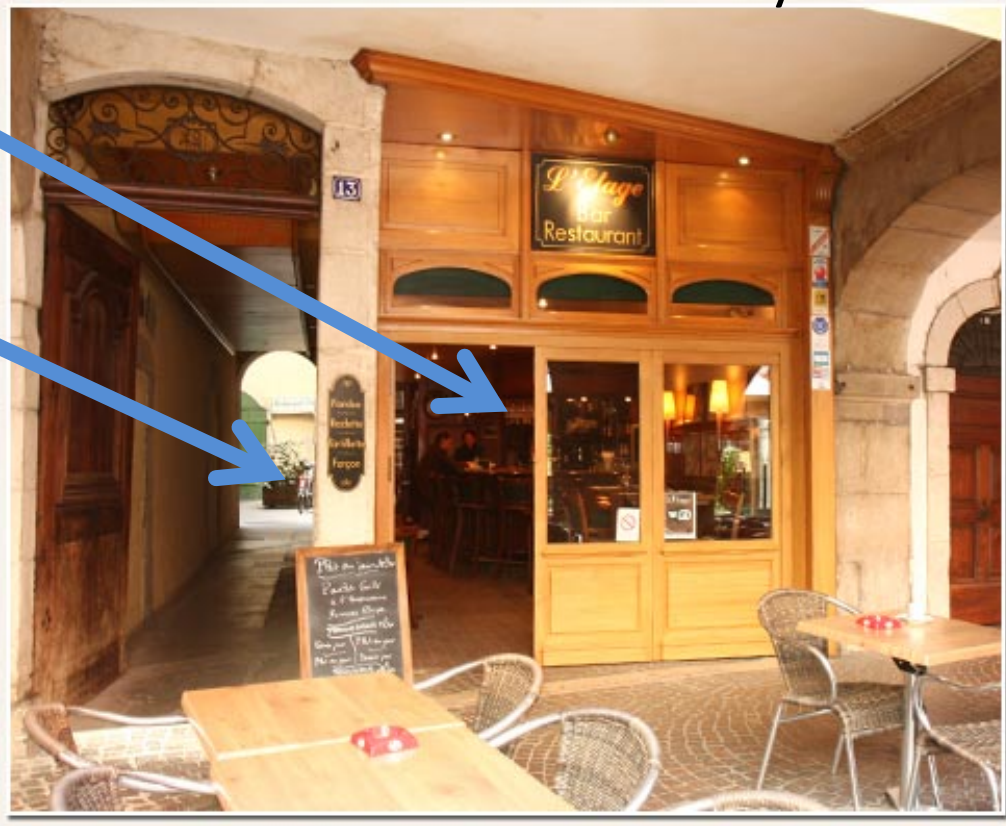

## Restaurant L'Etage:

13 rue du Paquier  
Center of Annecy

Start at 20h00

Social dinner:  
**Restaurant L'Etage:**  
13 rue du Paquier  
Center of Annecy

- Go through the bar on the Ground floor, or through the arcade,
- then out the back to go up the stairs to the first floor.

Then the restaurant is on the right at the end of the balcony.