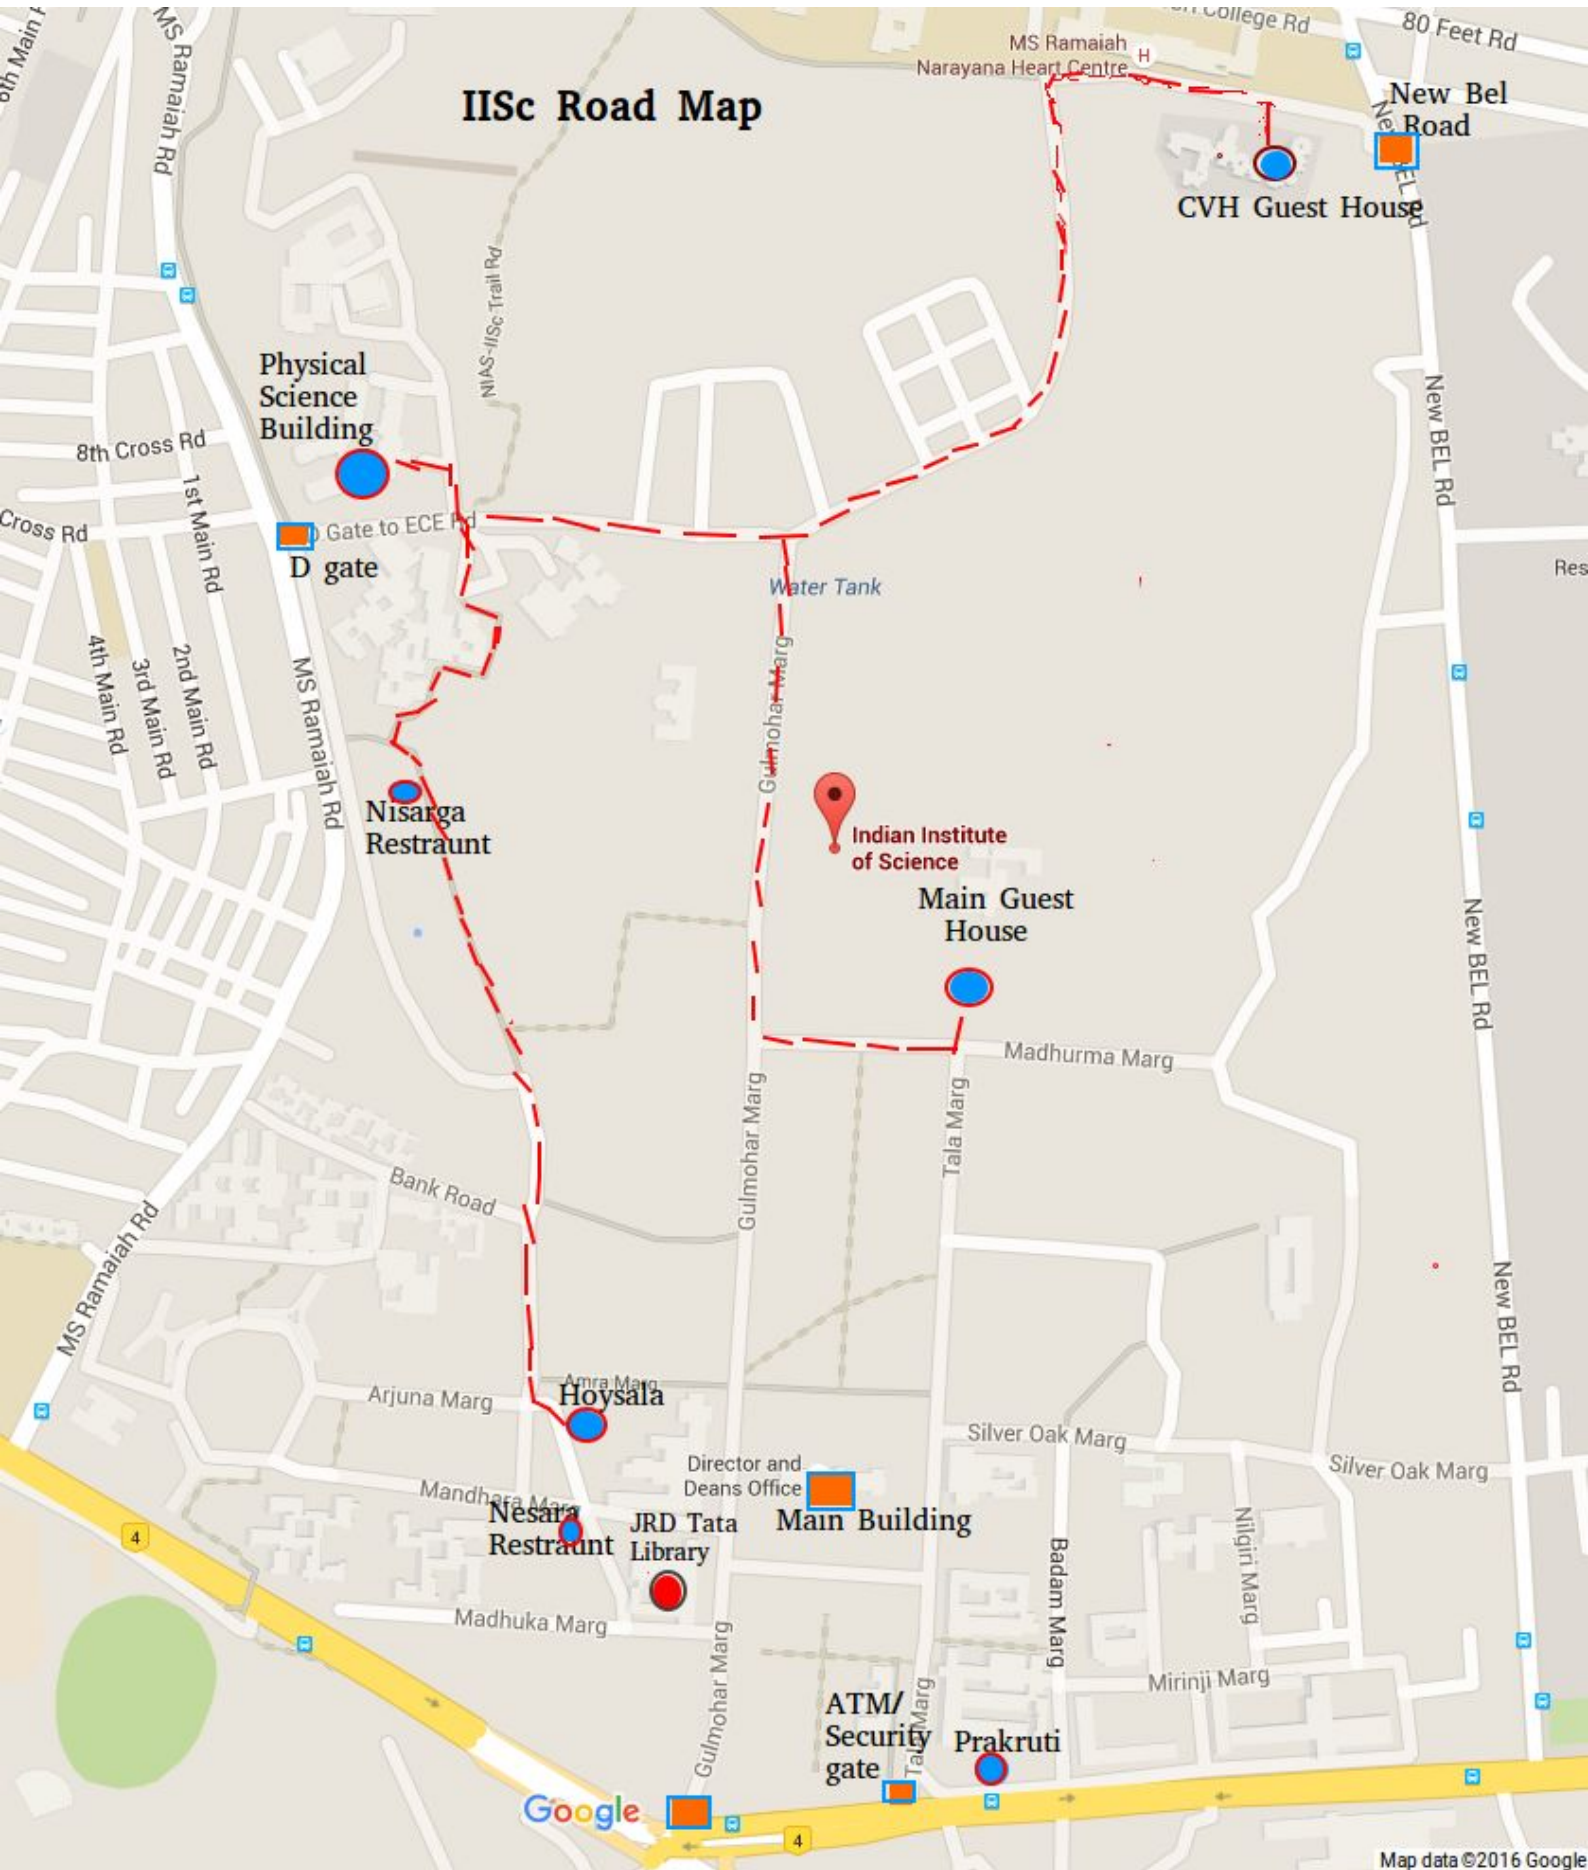

IISc Road Map

Physical Science Building

Gate to ECE Rd
D gate

Nisarga Restraunt

Indian Institute of Science

Main Guest House

Hoysala

Nesara Restraunt

JRD Tata Library

Director and Deans Office
Main Building

ATM/ Security gate

Prakruti

CVH Guest House

New Bel Road

Google

Map data ©2016 Google